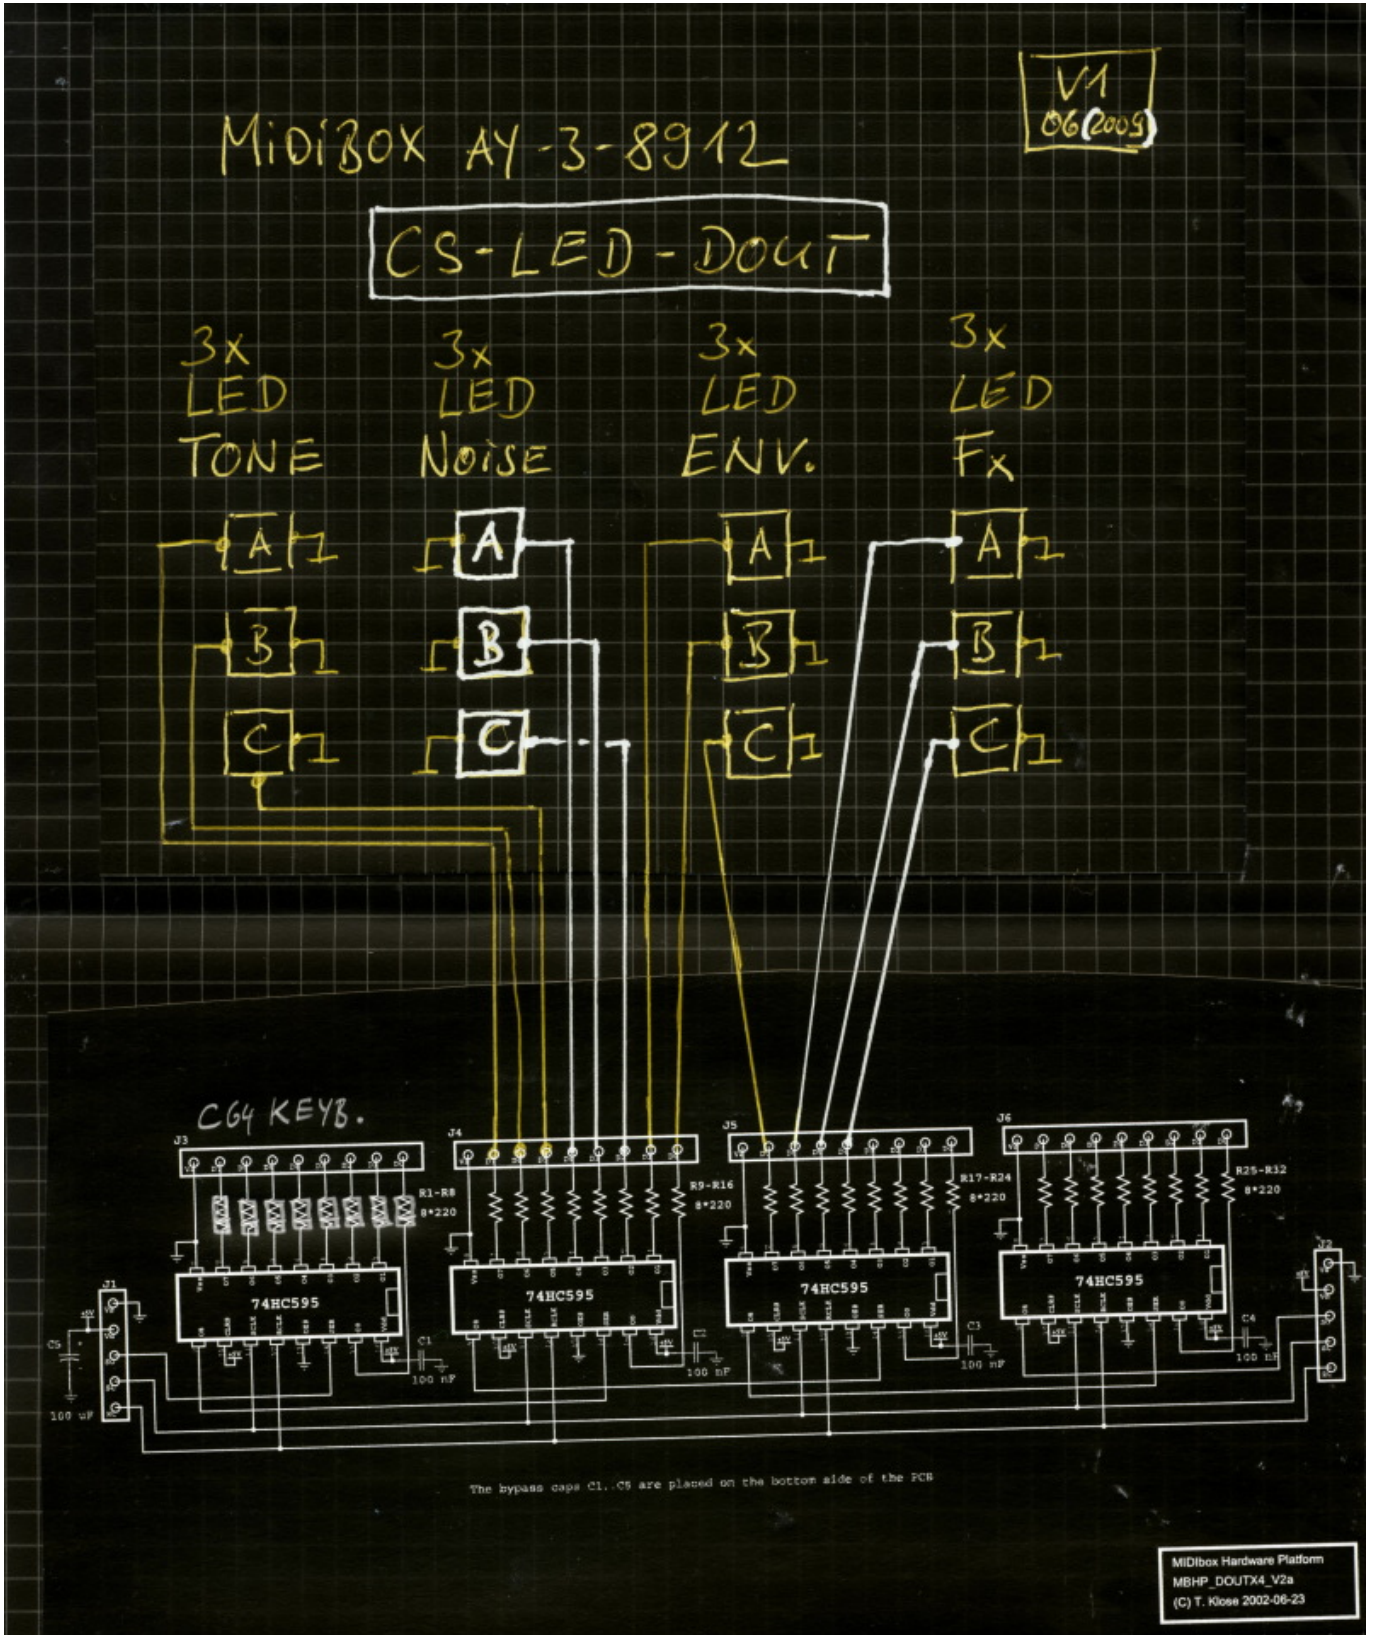

MIDiBox AY 3 8912 - LED wiring

From:

<http://www.midibox.org/dokuwiki/> - MIDibox

Permanent link:

http://www.midibox.org/dokuwiki/doku.php?id=midibox_ay_cs_led&rev=1245520617

Last update: 2009/06/20 17:56