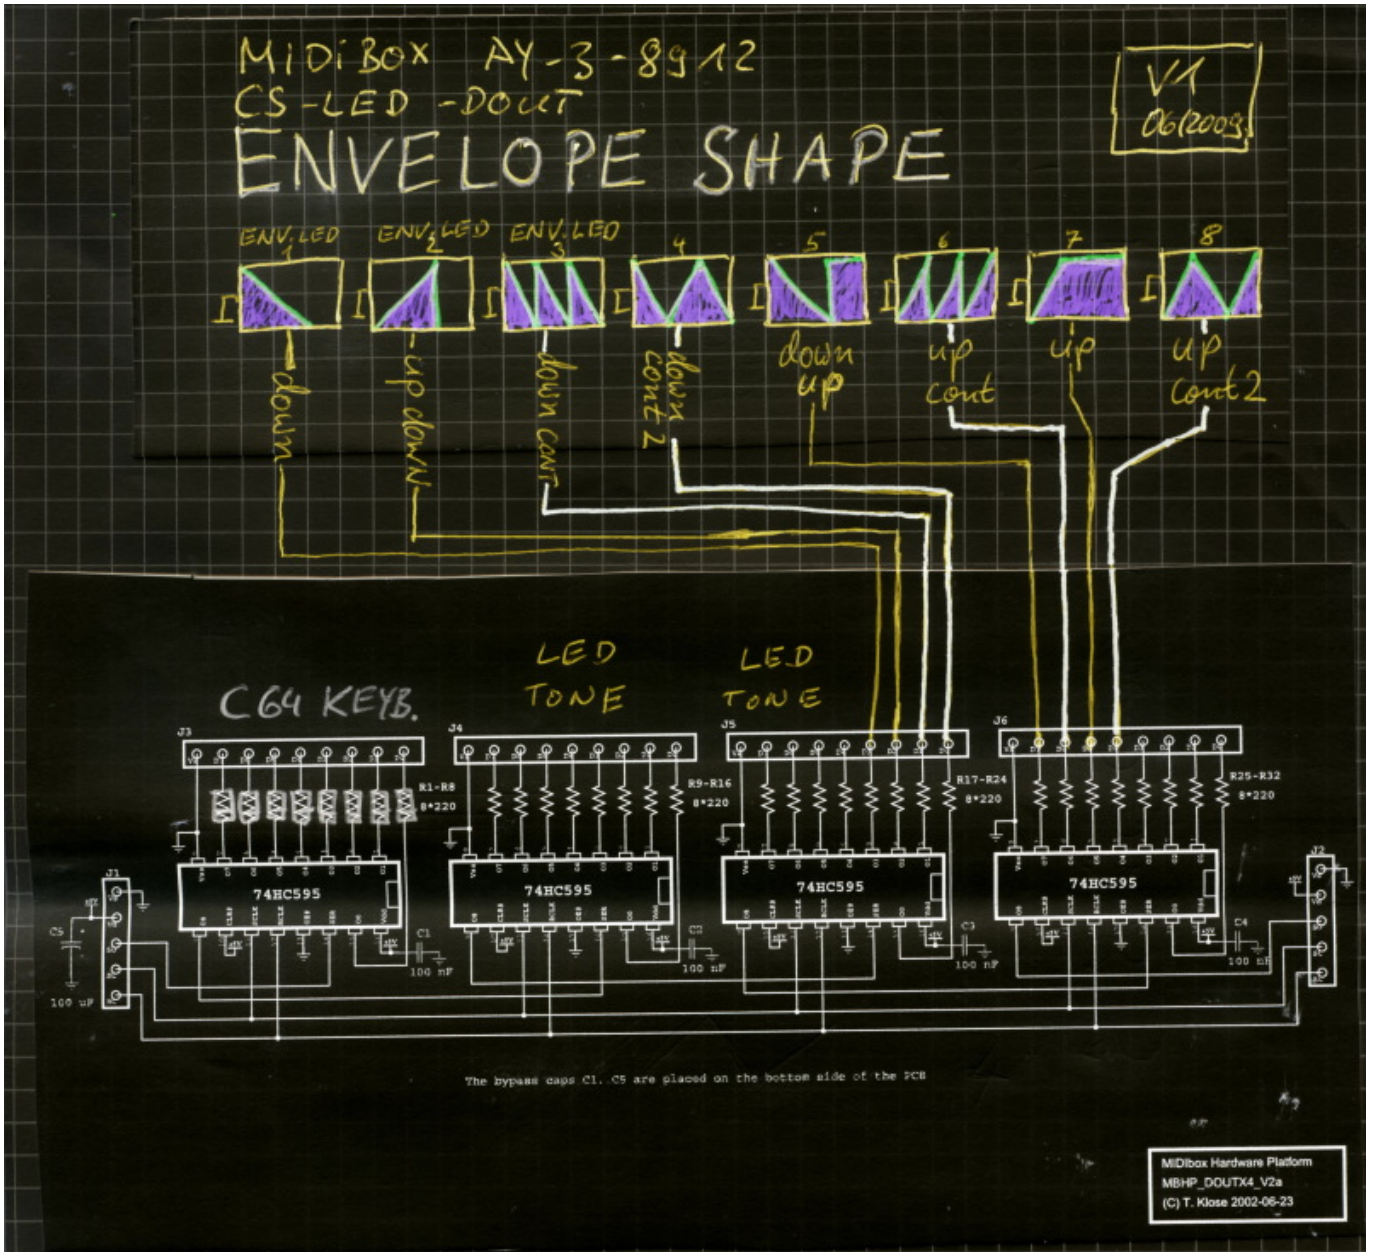

MIDiBox AY 3 8912 - LED wiring

From:

<http://www.midibox.org/dokuwiki/> - MIDibox

Permanent link:

http://www.midibox.org/dokuwiki/doku.php?id=midibox_ay_cs_led&rev=1245520617

Last update: 2009/06/20 17:56