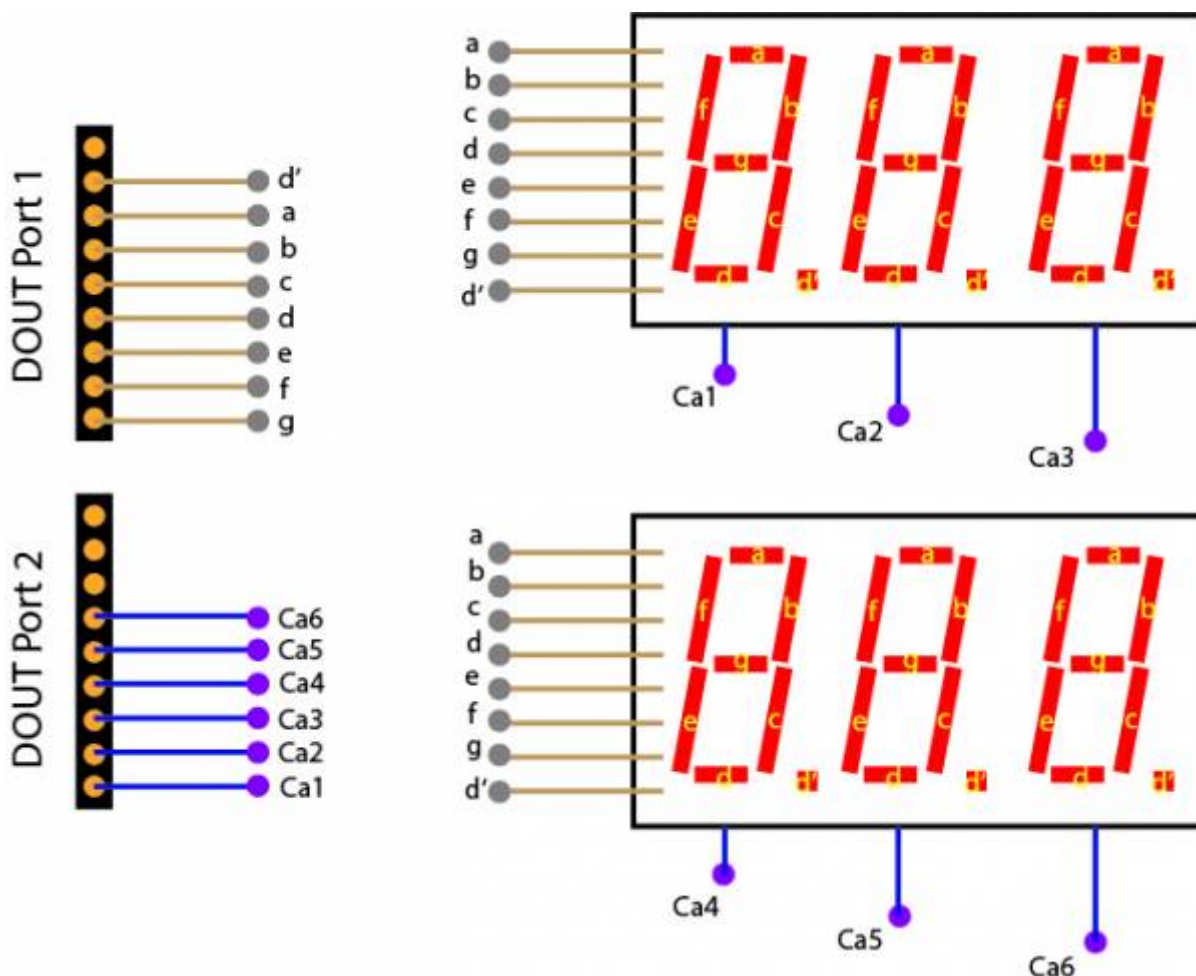

Numeric Display

A numeric display is an integrated device with LEDs that light by parts to display numbers

Connections

From: <http://wiki.midibox.org/> - **MIDIbox**

Permanent link: http://wiki.midibox.org/doku.php?id=numeric_display