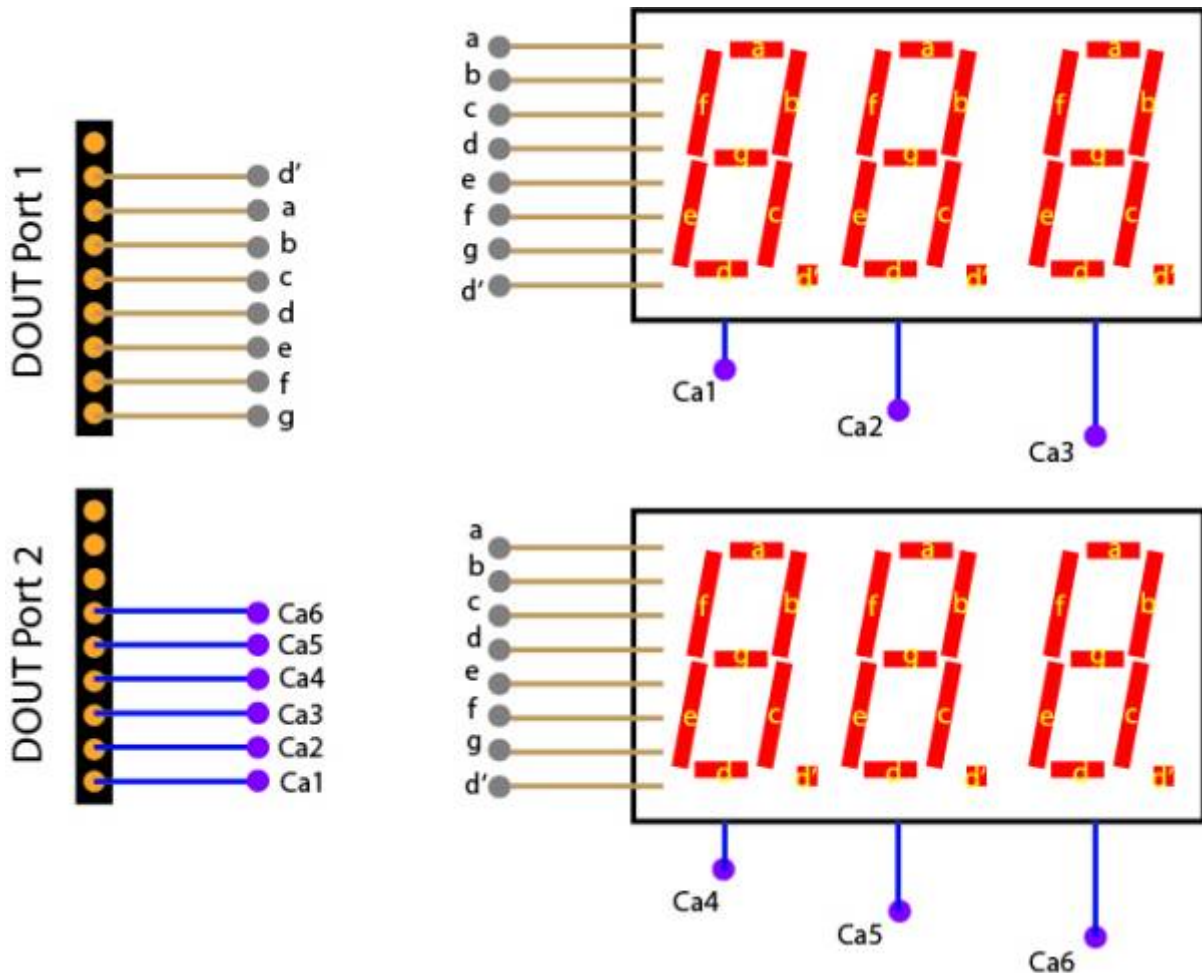

# Numeric Display

A numeric display is an integrated device with LEDs that light by parts to display numbers

## Core 32 Interconnections

From: <http://www.midibox.org/dokuwiki/> - MIDIBOX

Permanent link: [http://www.midibox.org/dokuwiki/doku.php?id=numeric\\_display&rev=1468151443](http://www.midibox.org/dokuwiki/doku.php?id=numeric_display&rev=1468151443)