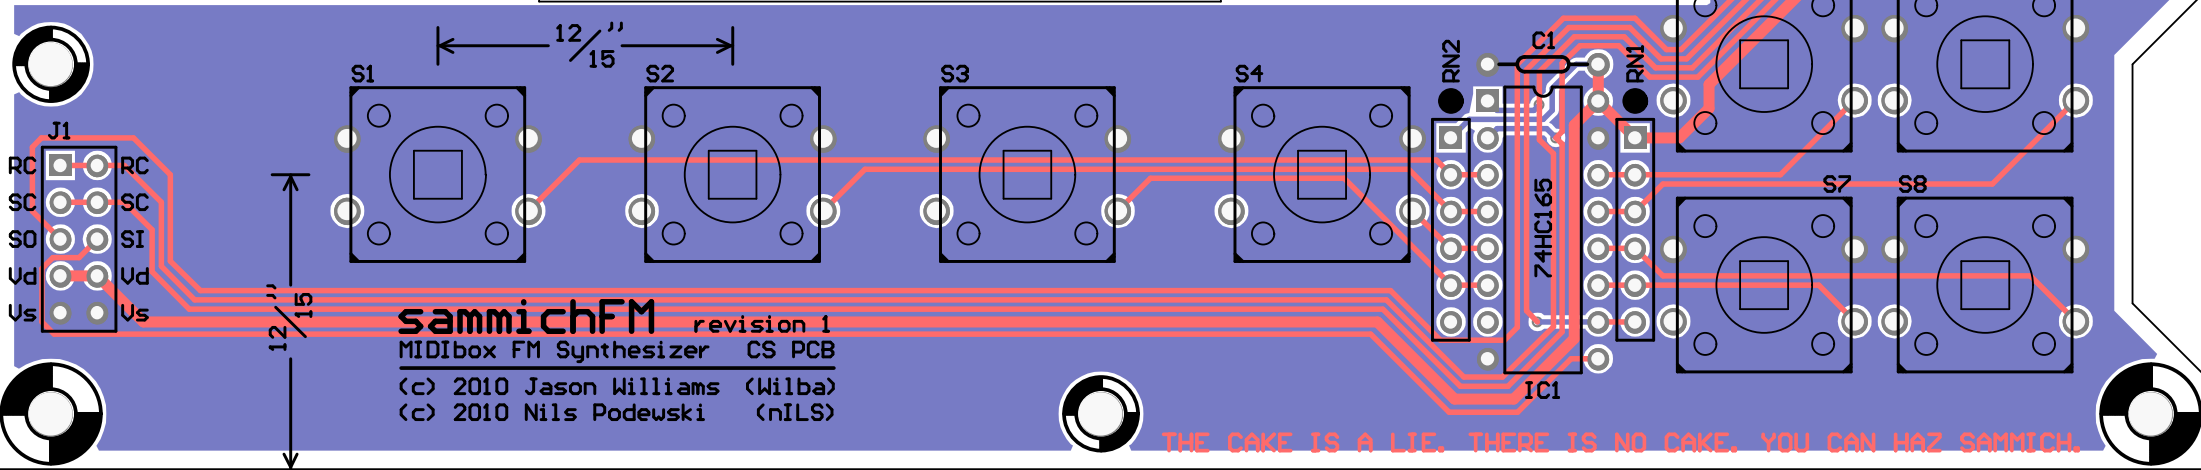

INNER ROUTE

sammichFM revision 1
 MIDIbox FM Synthesizer CS PCB
 (c) 2010 Jason Williams (Wilba)
 (c) 2010 Nils Podewski (nILS)

THE CAKE IS A LIE. THERE IS NO CAKE. YOU CAN HAZ SAMMICH.