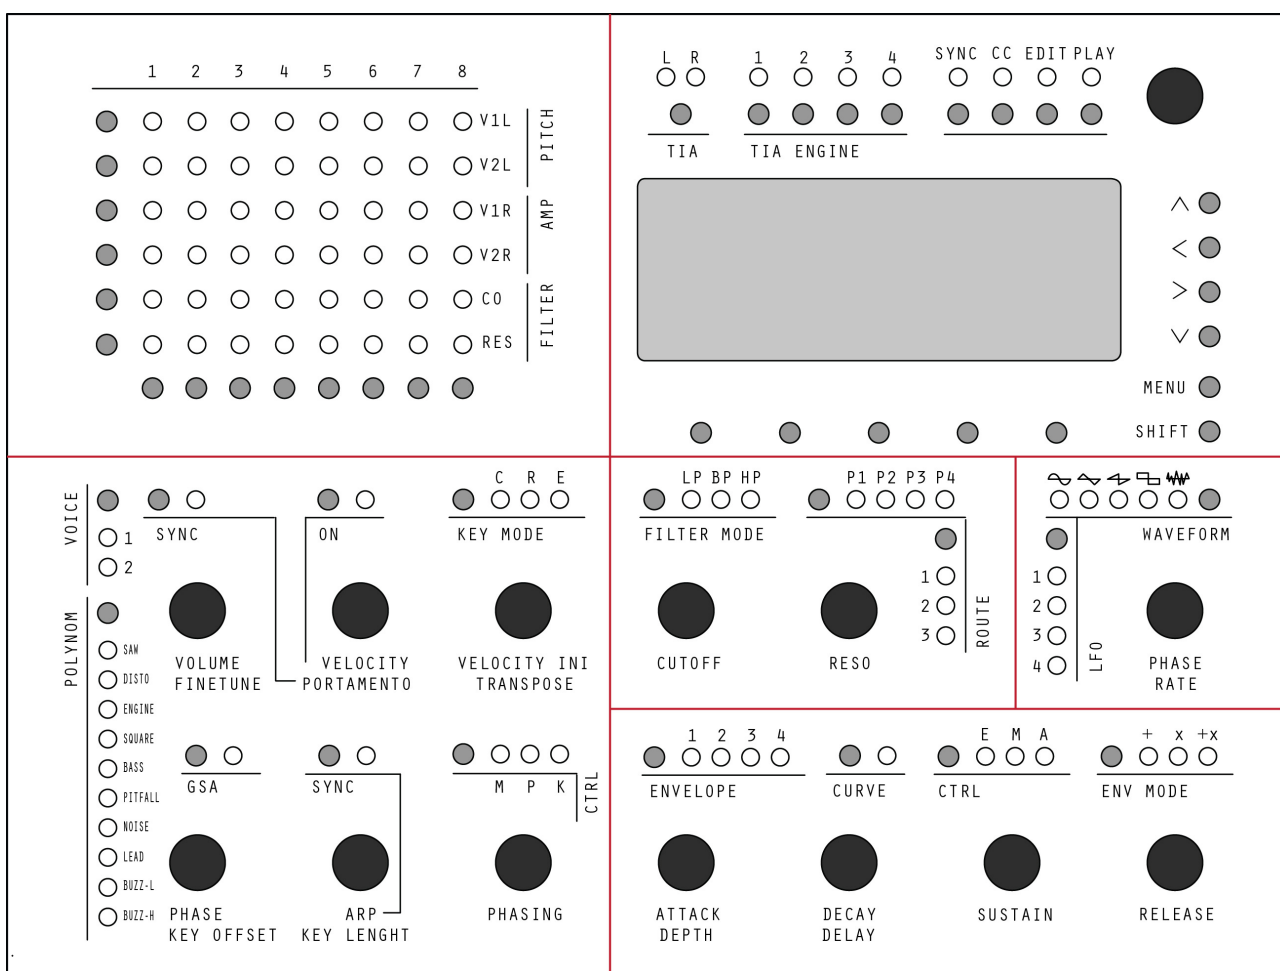

# MB-Stella

The MB-Stella is a project of a 4xTIA synth in Eurorack Compliant Format with a Step C Control surface based upon

The original TIA page is here : [TIA Module](#)

## FrontPanel

Here is a preview of the Control Surface FrontPanel in real proportions.