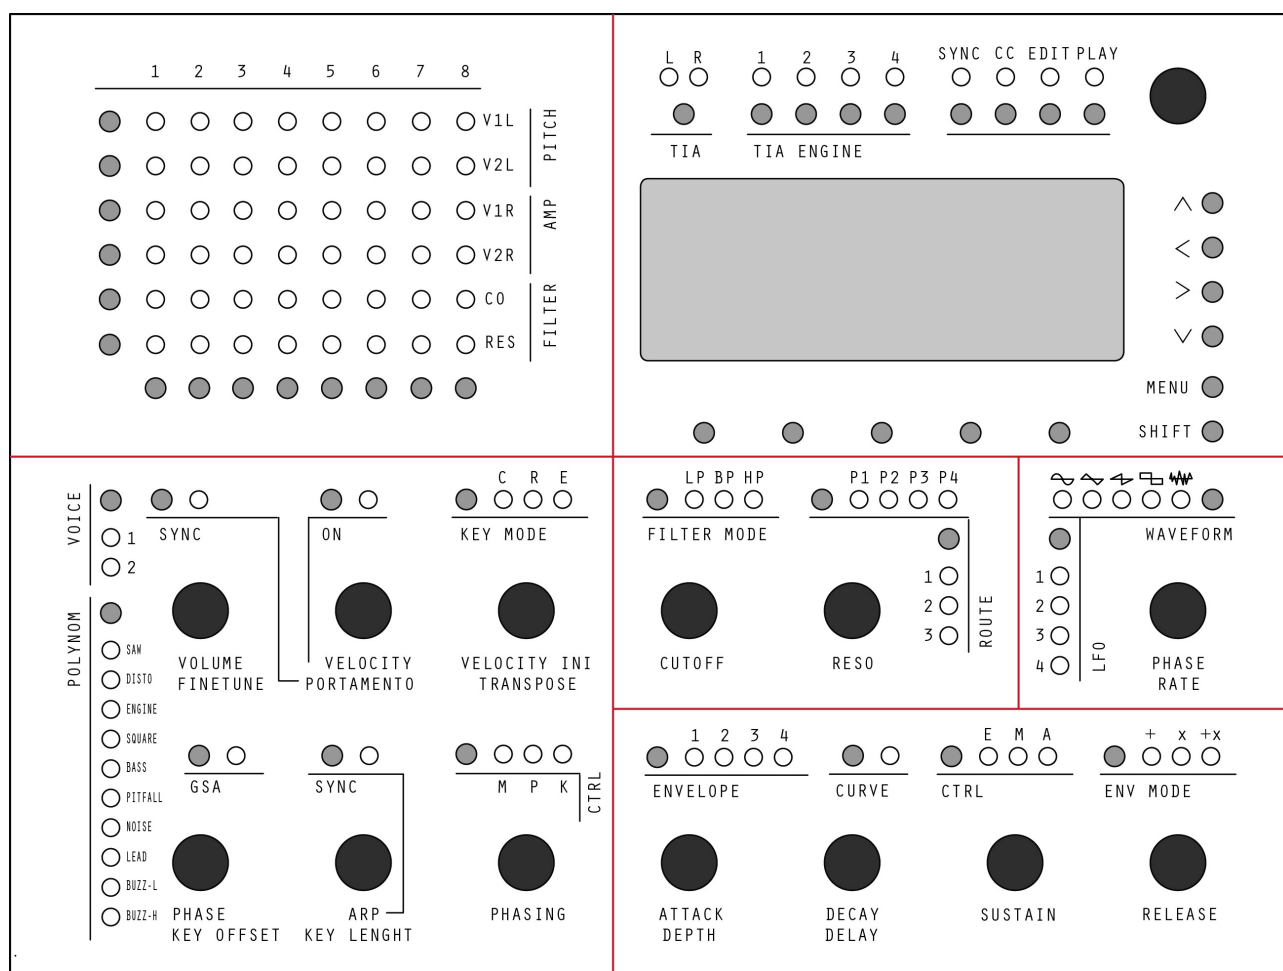

# MB-Stella

The MB-Stella is a project of a 4xTIA synth in Eurorack Compliant Format with a Step C Control surface based upon an adaptation of [TIA Manager](#) Interface

The original TIA page is here : [TIA Module](#)

## FrontPanel

Here is a preview of the Control Surface FrontPanel in real proportions.