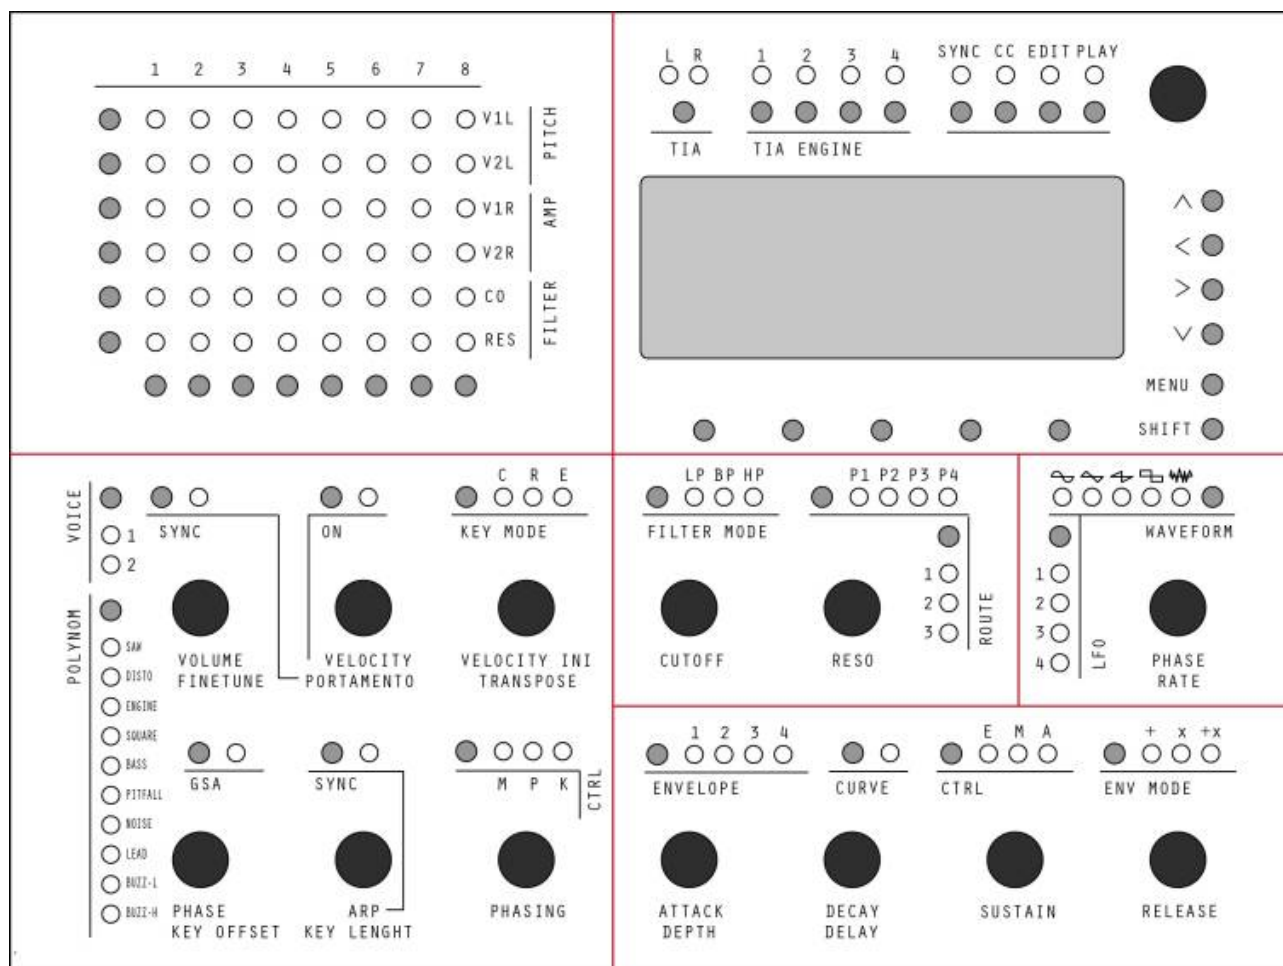

# MB-Stella

The MB-Stella is a project of a 4xTIA synth in Eurorack Compliant Format with a Step C Control surface based upon an adaptation of [TIA Manager](#) Interface

The original TIA page is here : [TIA Module](#)

## FrontPanel

Control surface will use special [Modulbox-NG](#) Modules

On Re-design

First Version: