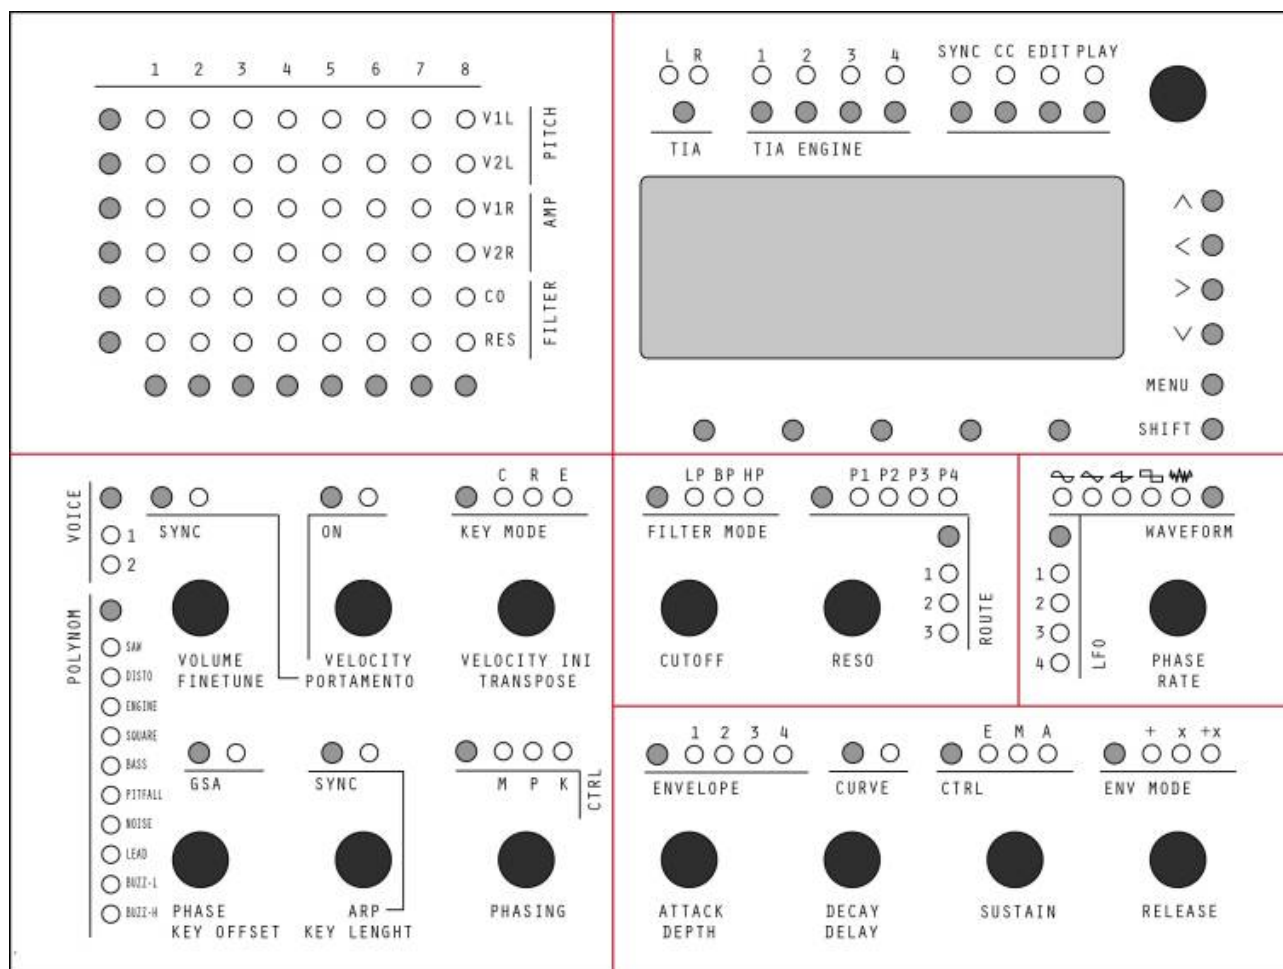

MB-Stella

The MB-Stella is a project of a 4xTIA synth in Eurorack Compliant Format with a Step C Control surface based upon an adaptation of [TIA Manager](#) Interface

The original TIA page is here : [TIA Module](#)

FrontPanel

Control surface will use special [Modulbox-NG](#) Modules

On Re-design

First Version:

Community users working on it

[Antichambre](#) , [Psykhaze](#) , [Eptheca](#)