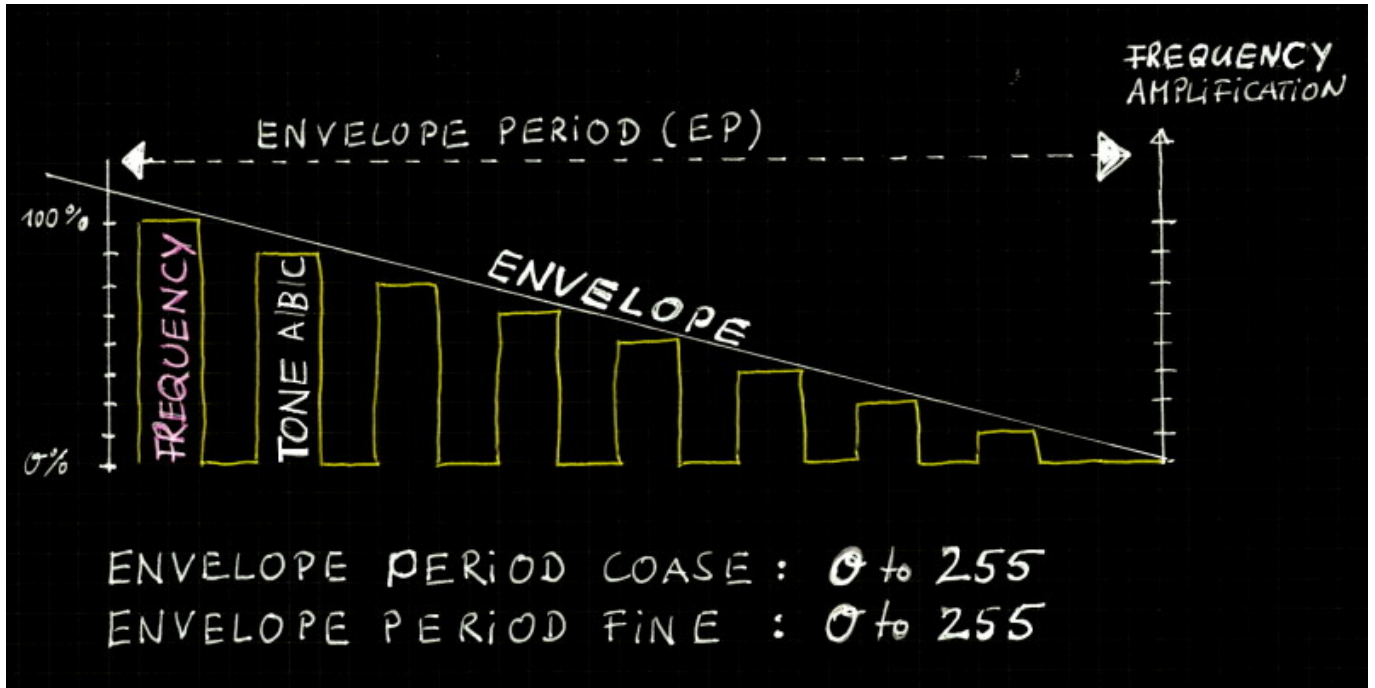

:::
::
:

MIDIBox AY - Envelope Shape

[my homemade visualization of the the ENVELOPE SHAPE DOWN [1]]

Envelope SHAPE: [0 to 8]

- Press [+] or [-]
- [1] ENVELOPE SHAPE down
- [2] ENVELOPE SHAPE up down
- [3] ENVELOPE SHAPE down continue
- [4] ENVELOPE SHAPE down continue2
- [5] ENVELOPE SHAPE down up
- [6] ENVELOPE SHAPE up continue
- [7] ENVELOPE SHAPE up
- [8] ENVELOPE SHAPE up continue2

Adjust	Value
ENV. SHAPE	1 to 8

- ⇒ Information on MIDIBox AY (Envelope Shape) MIDI-Controller (CC) ⇒ [midibox_ay_3_8912_cc_list](#)

:::
::