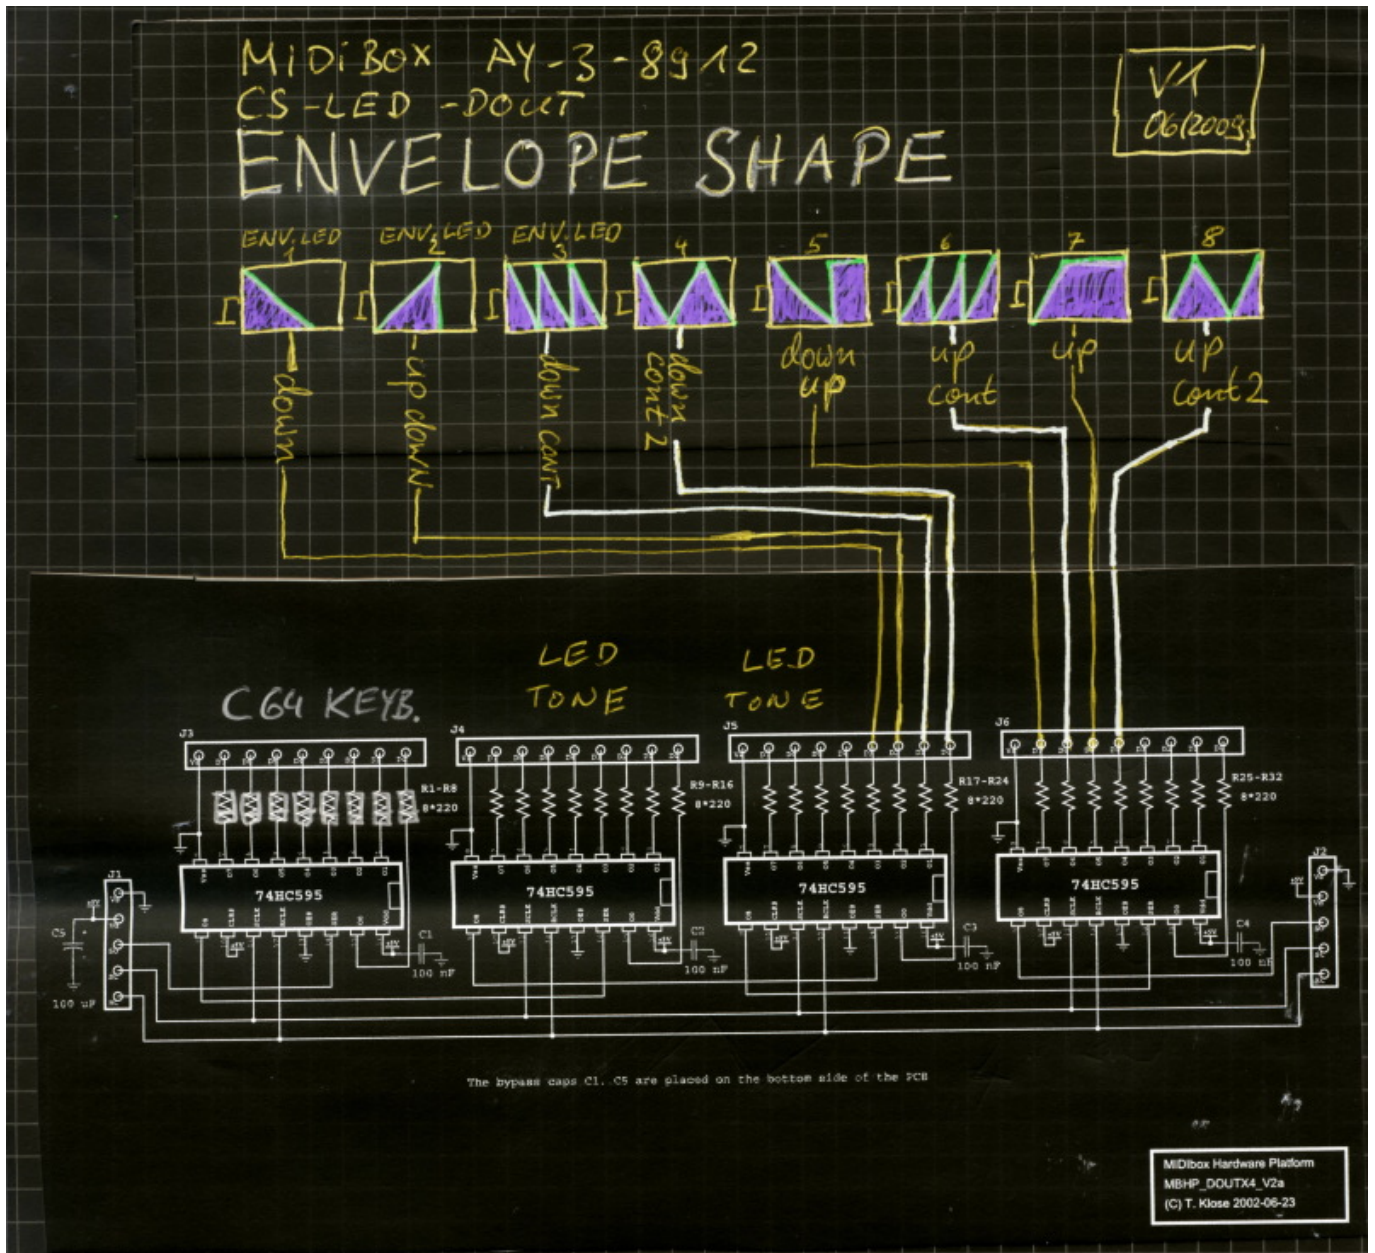

MIDiBox AY - Envelope Shape CS LED Interconnection

All MIDIBox AY CS LEDs See ⇒ [midibox_ay_cs_led](#)

:::

::

:

[Date: 03/2010]