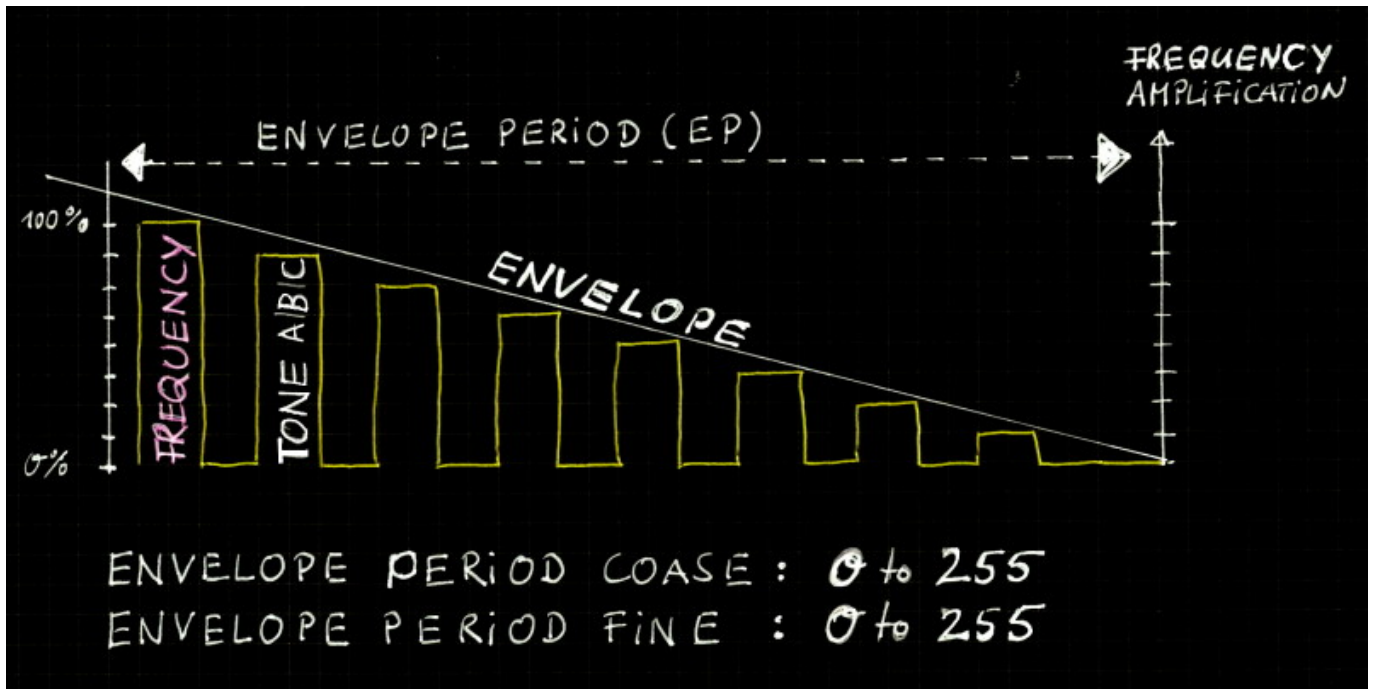

:::
::
:

MIDIBox AY - Envelope Shape

[my homemade visualization of the the ENVELOPE SHAPE DOWN [1]]

Envelope SHAPE: [0 to 8]

- Press [+] or [-]
- [1] ENVELOPE SHAPE down
- [2] ENVELOPE SHAPE up down
- [3] ENVELOPE SHAPE down continue
- [4] ENVELOPE SHAPE down continue2
- [5] ENVELOPE SHAPE down up
- [6] ENVELOPE SHAPE up continue
- [7] ENVELOPE SHAPE up
- [8] ENVELOPE SHAPE up continue2

Adjust	Value
ENV. SHAPE	0 to 8

- ⇒ Information on MIDIBox AY (Envelope Shape) MIDI-Controller (CC) ⇒ [midibox_ay_3_8912_cc_list](#)

:::
::