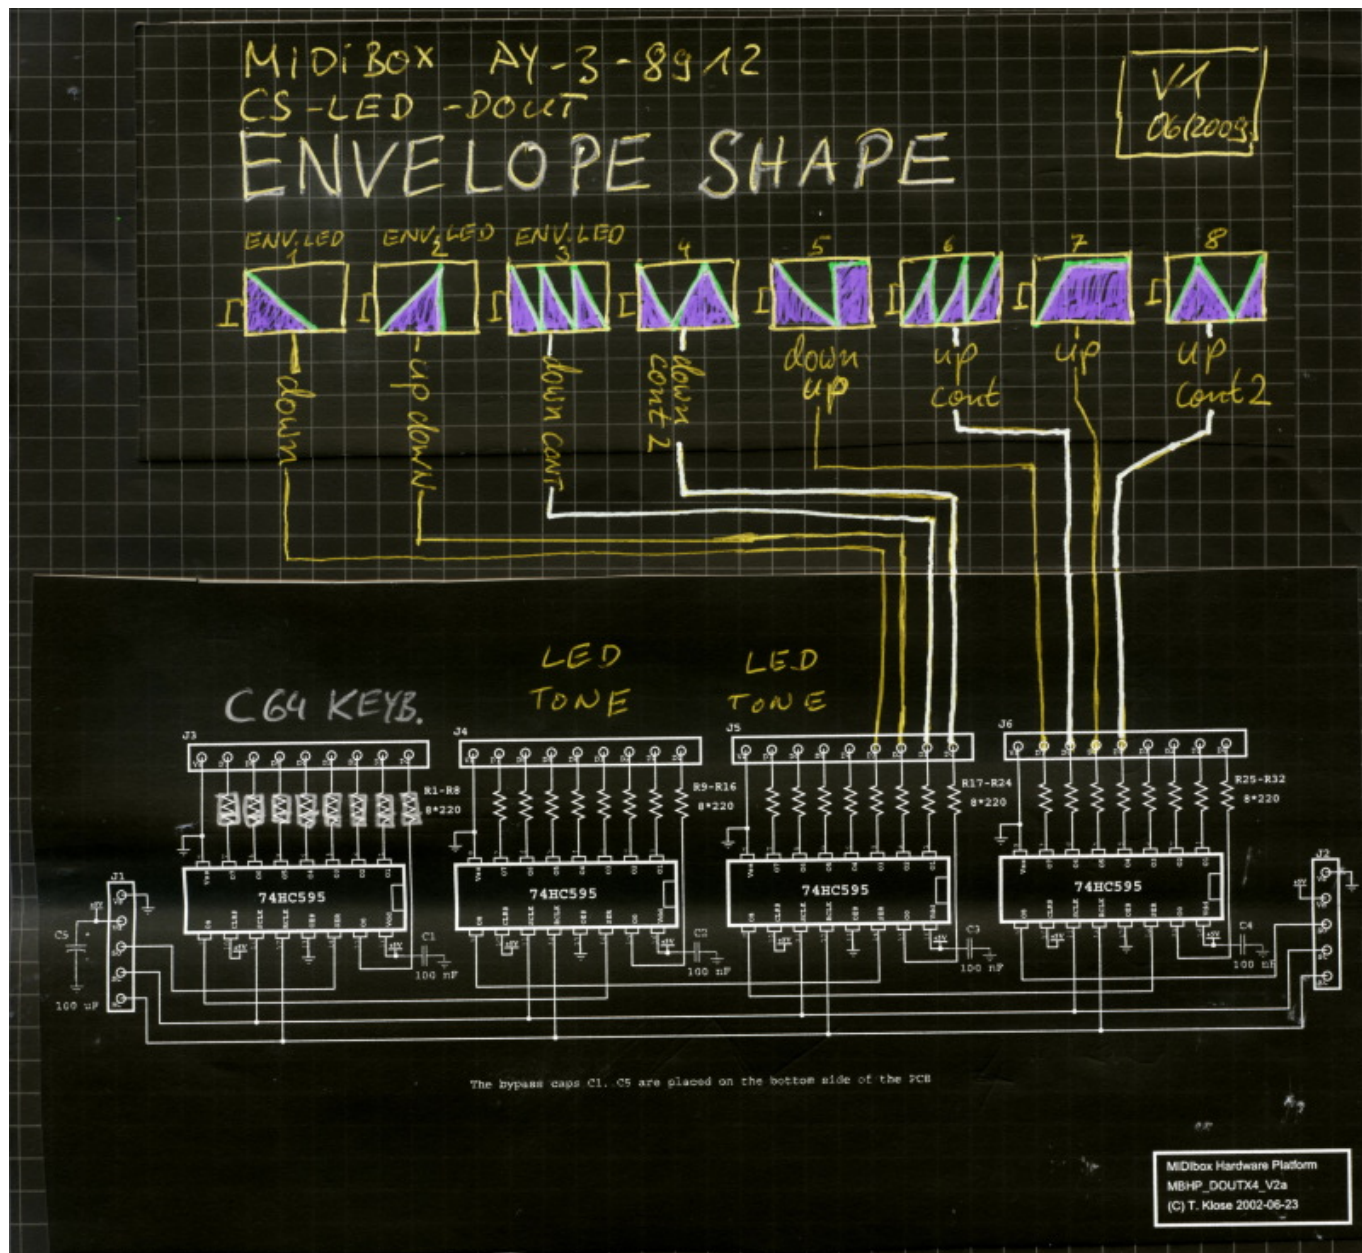

:::
::
:

MIDIBox AY - Envelope Shape

[my homemade visualization of the the ENVELOPE SHAPE DOWN [1]]

Envelope SHAPE: [0 to 8]

- Press [+] or [-]
- [1] ENVELOPE SHAPE down
- [2] ENVELOPE SHAPE up down
- [3] ENVELOPE SHAPE down continue
- [4] ENVELOPE SHAPE down continue2
- [5] ENVELOPE SHAPE down up
- [6] ENVELOPE SHAPE up continue
- [7] ENVELOPE SHAPE up
- [8] ENVELOPE SHAPE up continue2

Adjust	Value
ENV. SHAPE	0 to 8

- ⇒ Information on MIDIBox AY (Envelope Shape) MIDI-Controller (CC) ⇒ [midibox_ay_3_8912_cc_list](#)

:::
::

:

MIDiBox AY - Envelope Shape CS LED Interconnection

All MIDiBox AY CS LEDs See ⇒ [midibox_ay_cs_led](#)