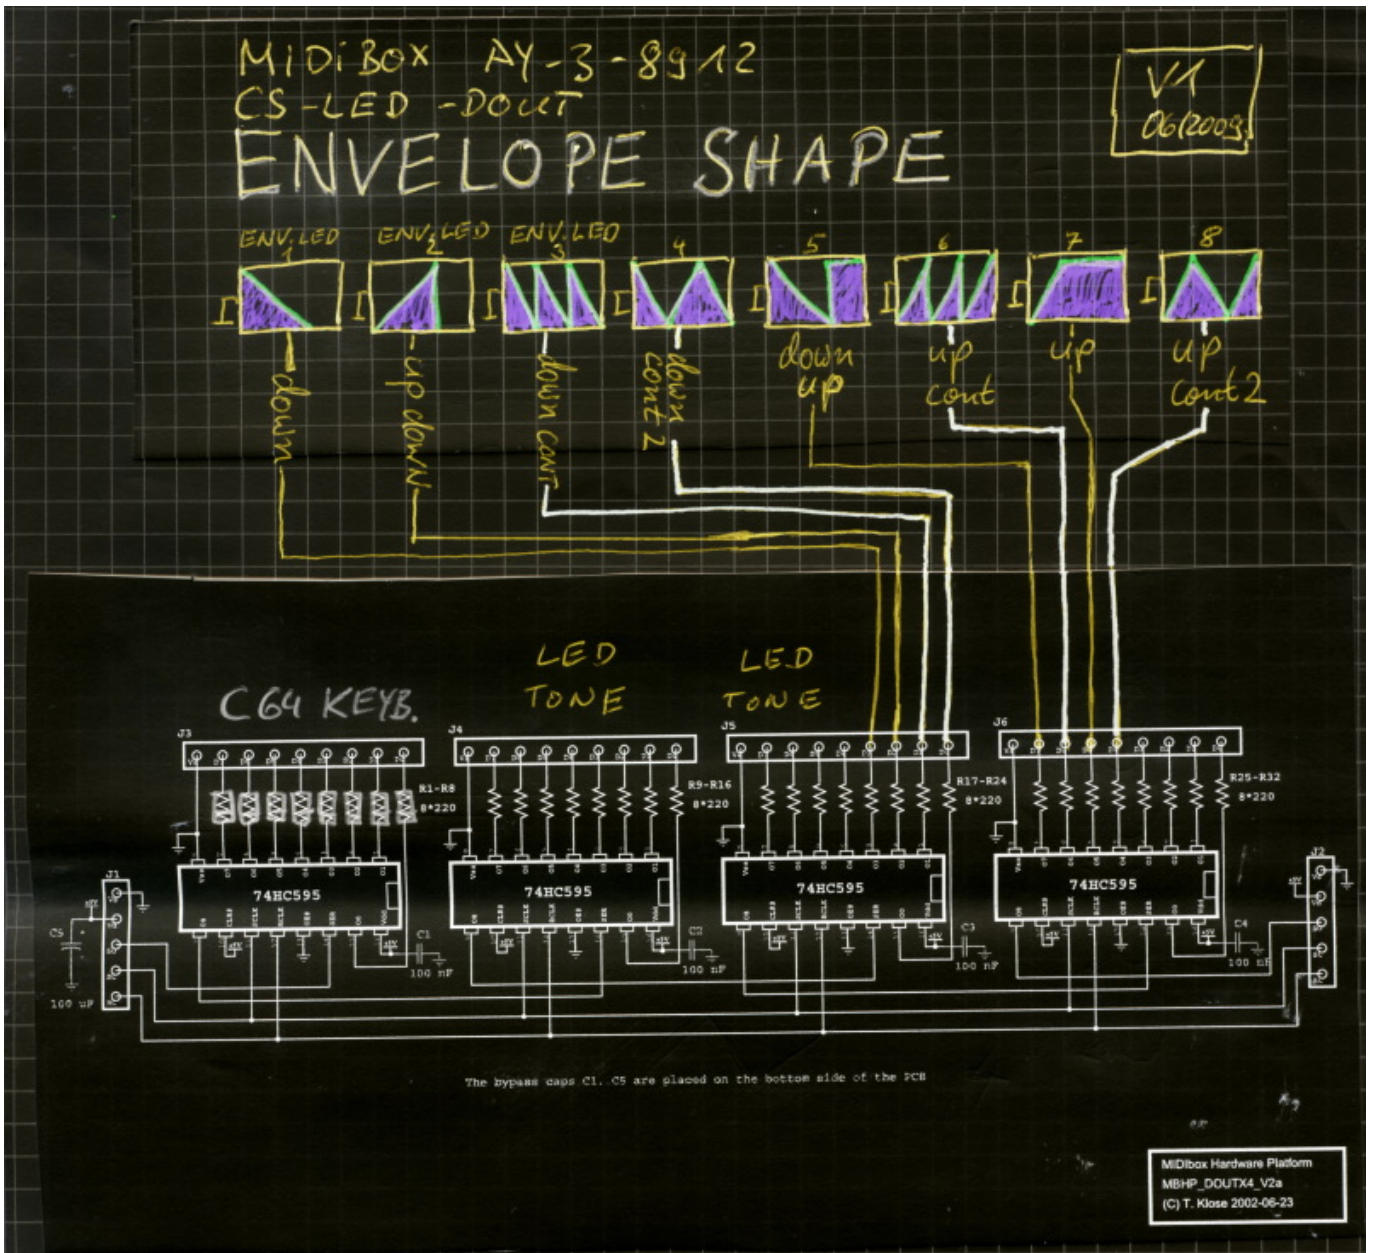

:::
::
:

MIDIBox AY - Envelope Shape

[my homemade visualization of the the ENVELOPE SHAPE DOWN [1]]

Envelope SHAPE: [0 to 8]

- Press [+] or [-]
- [1] ENVELOPE SHAPE down
- [2] ENVELOPE SHAPE up down
- [3] ENVELOPE SHAPE down continue
- [4] ENVELOPE SHAPE down continue2
- [5] ENVELOPE SHAPE down up
- [6] ENVELOPE SHAPE up continue
- [7] ENVELOPE SHAPE up
- [8] ENVELOPE SHAPE up continue2

Adjust	Value
ENV. SHAPE	0 to 8

- ⇒ Information on MIDIBox AY (Envelope Shape) MIDI-Controller (CC) ⇒ [midibox_ay_3_8912_cc_list](#)

:::
::

MIDiBox AY - Envelope Shape CS LED Interconnection

All MIDIBox AY CS LEDs See ⇒ [midibox_ay_cs_led](#)