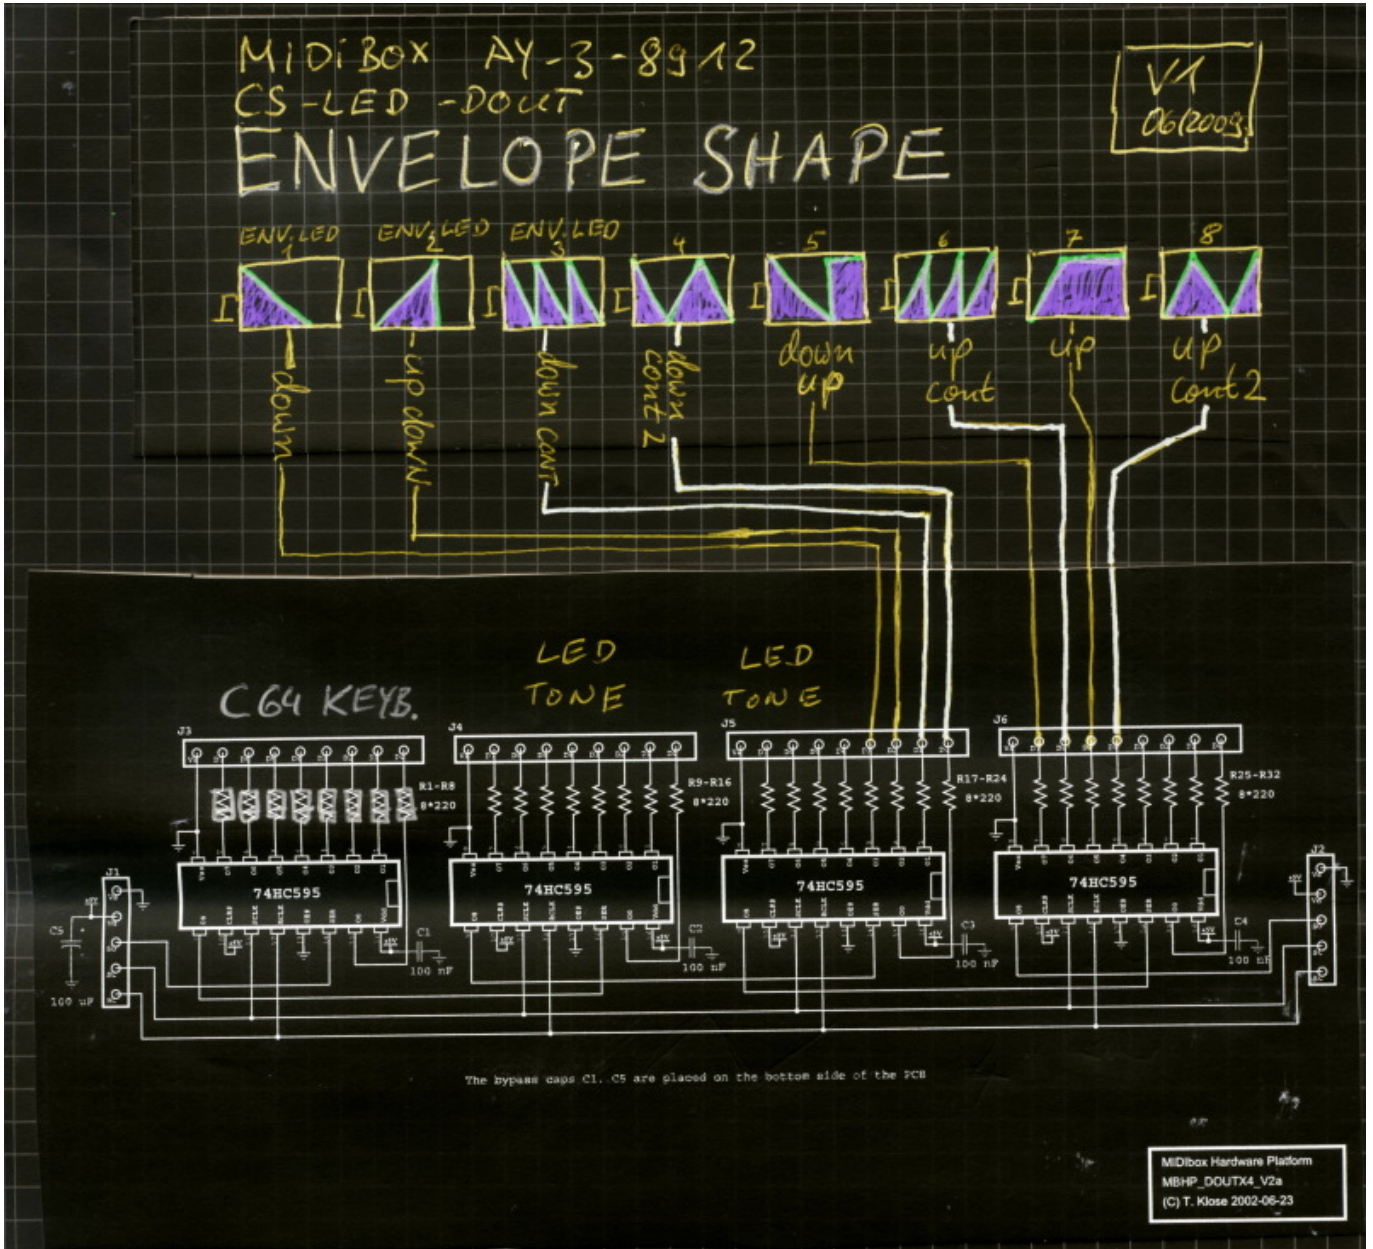

MIDiBox AY 3 8912 - LED wiring

From: <https://www.midibox.org/dokuwiki/> - **MIDIbox**

Permanent link: https://www.midibox.org/dokuwiki/doku.php?id=midibox_ay_cs_led&rev=1245520593

Last update: **2009/06/20 17:56**