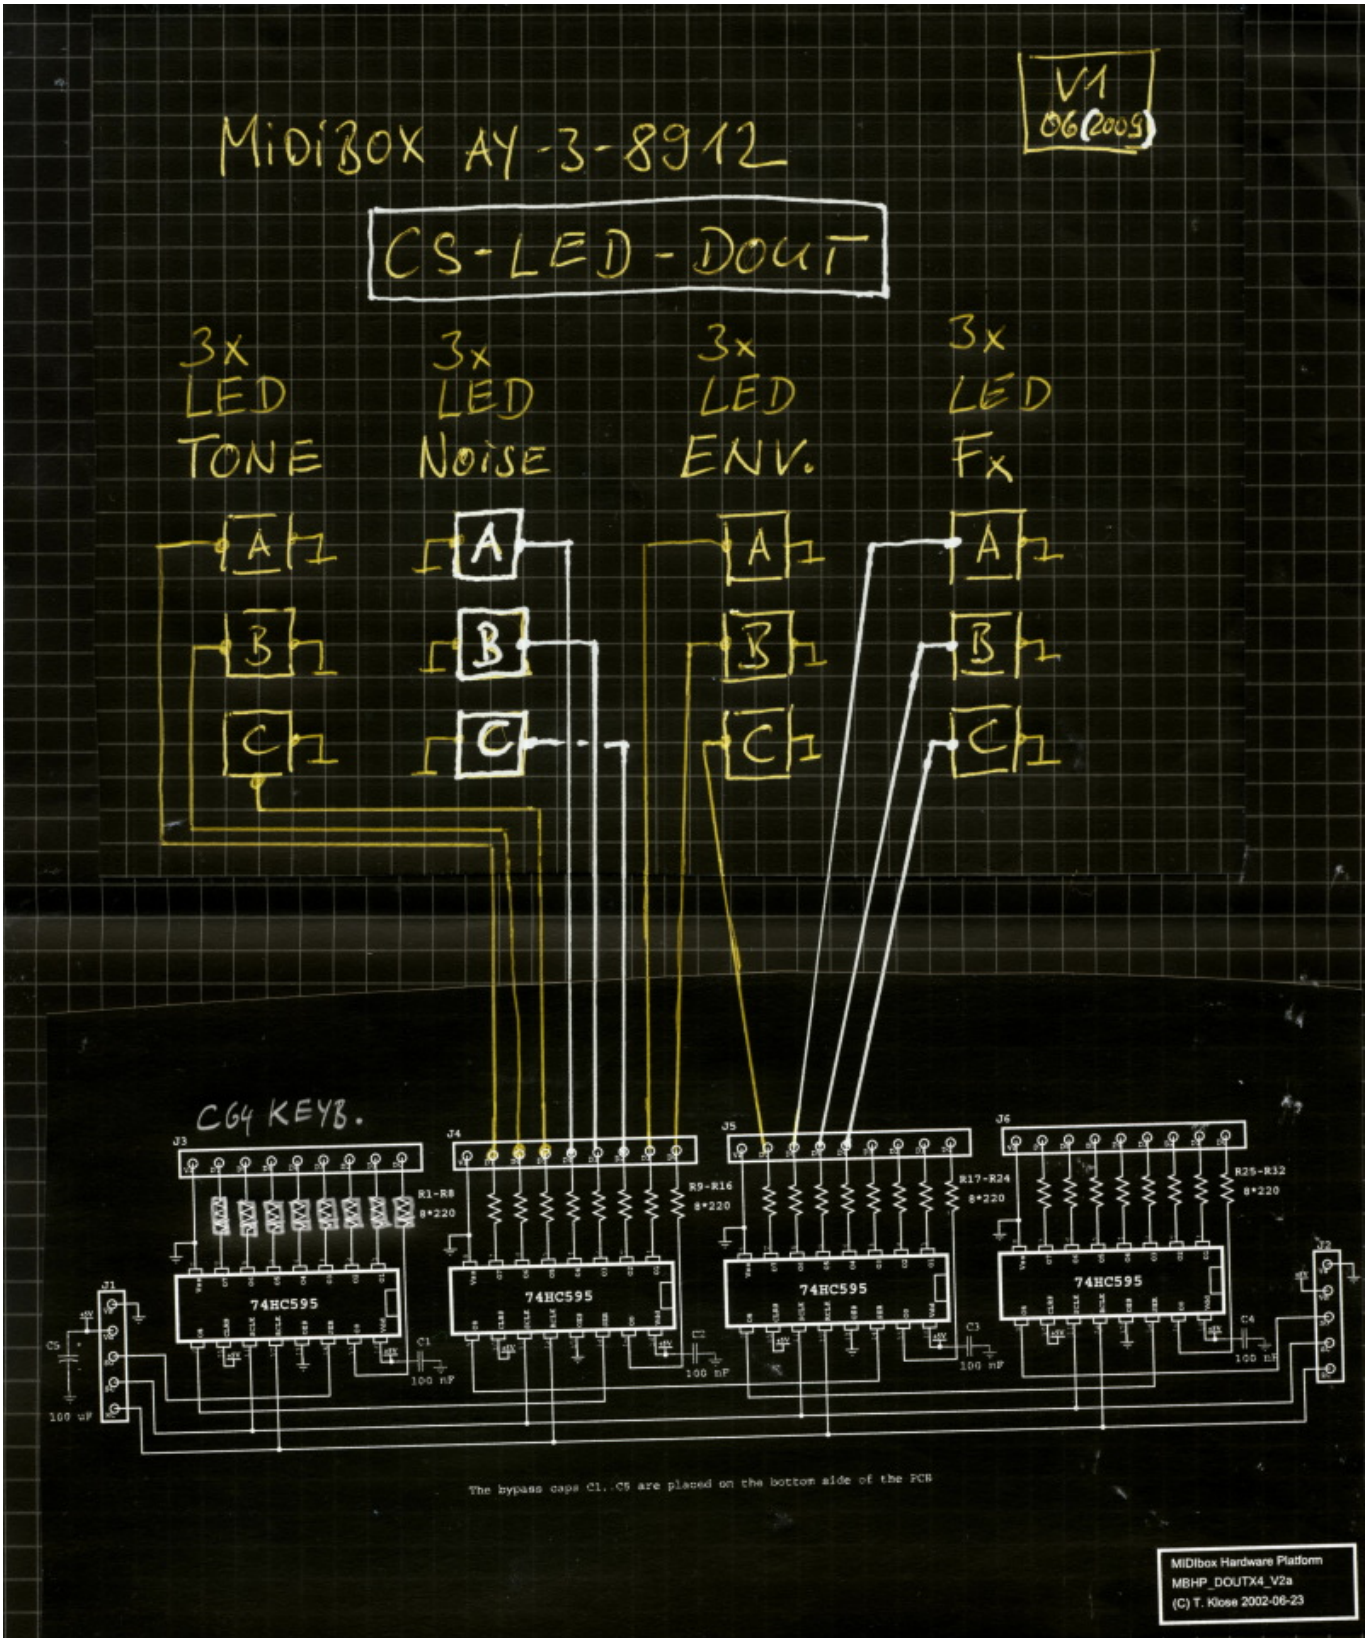

MIDiBox AY 3 8912 - LED wiring

From: <https://www.midibox.org/dokuwiki/> - **MIDIbox**

Permanent link: https://www.midibox.org/dokuwiki/doku.php?id=midibox_ay_cs_led&rev=1245520593

Last update: **2009/06/20 17:56**