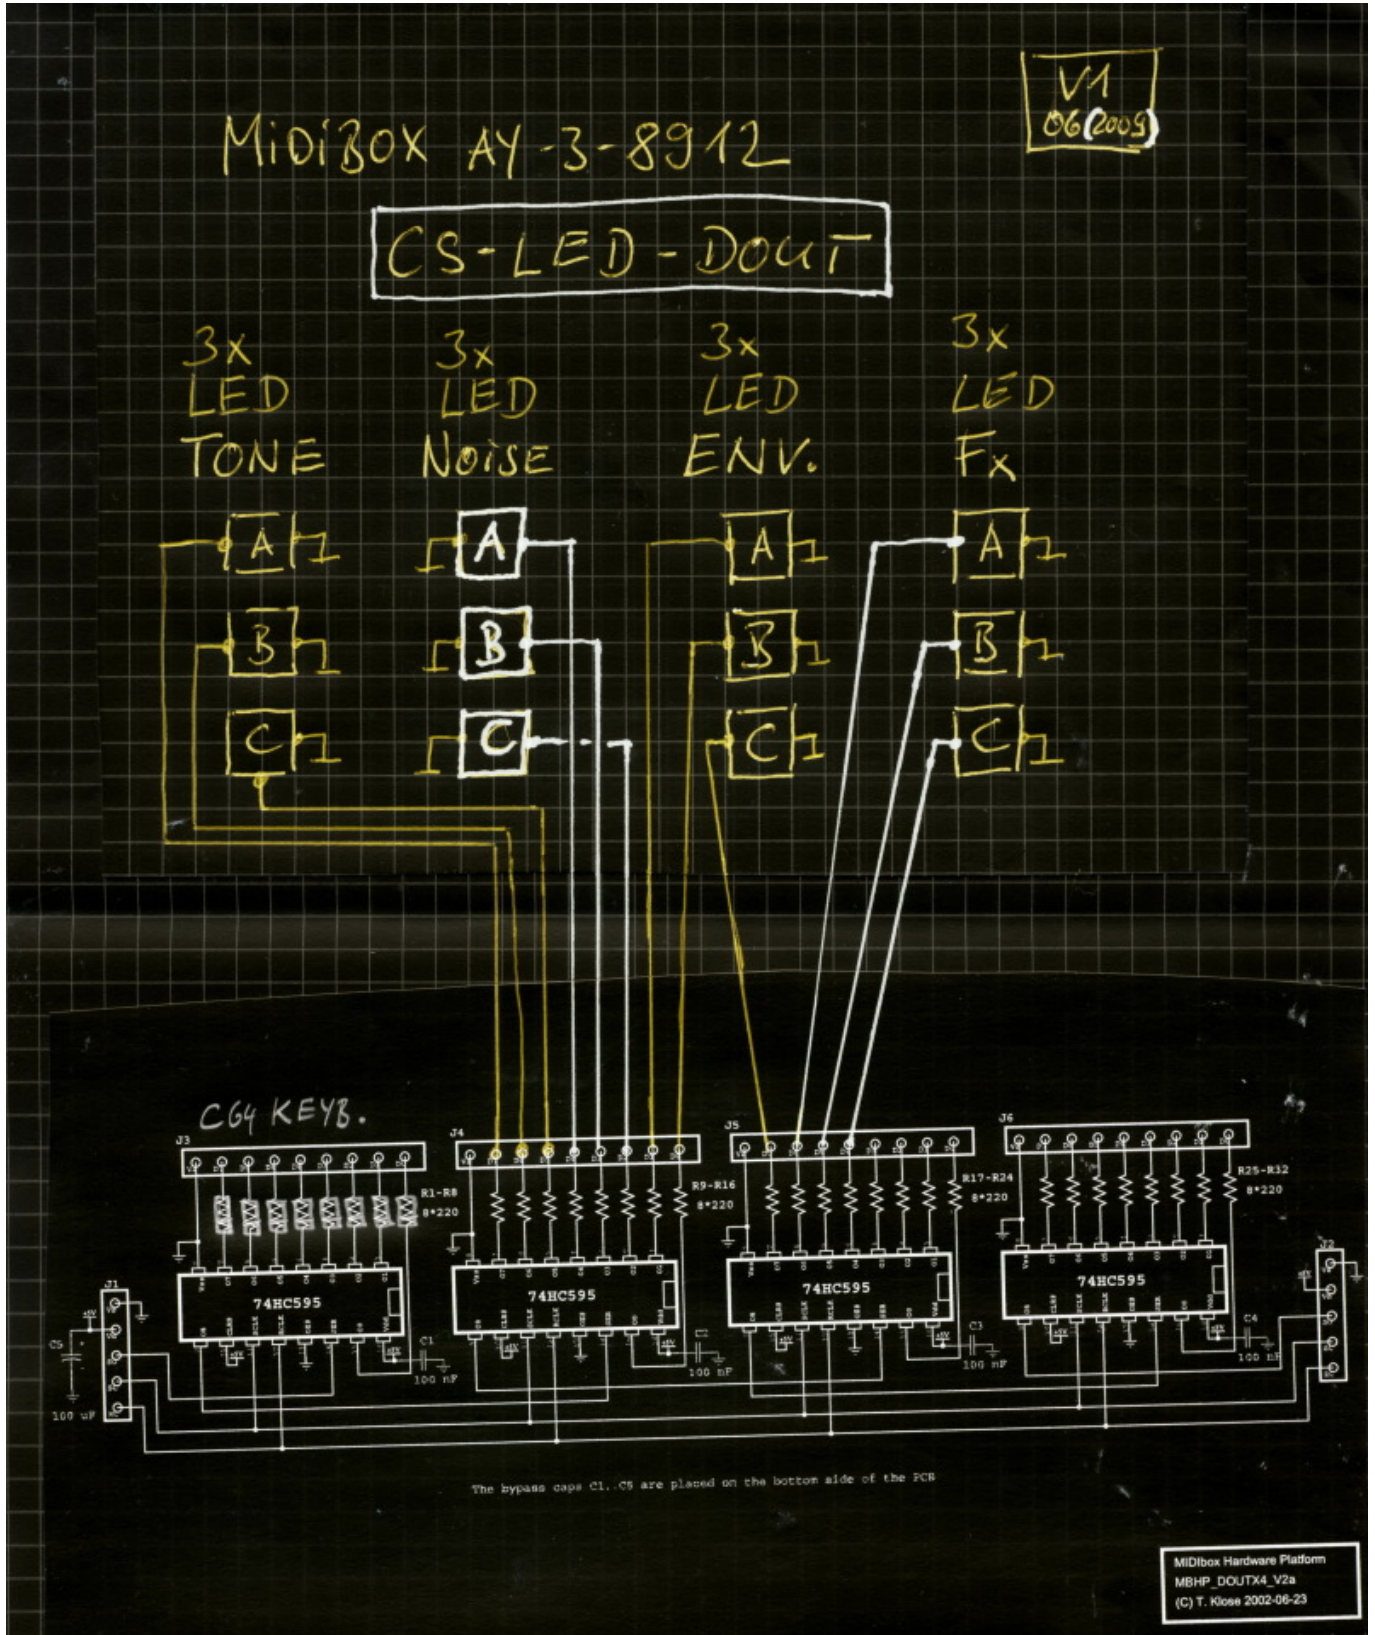

MIDiBox AY 3 8912 - LED wiring

From: <https://www.midibox.org/dokuwiki/> - **MIDIbox**

Permanent link: https://www.midibox.org/dokuwiki/doku.php?id=midibox_ay_cs_led&rev=1245520617

Last update: **2009/06/20 17:56**