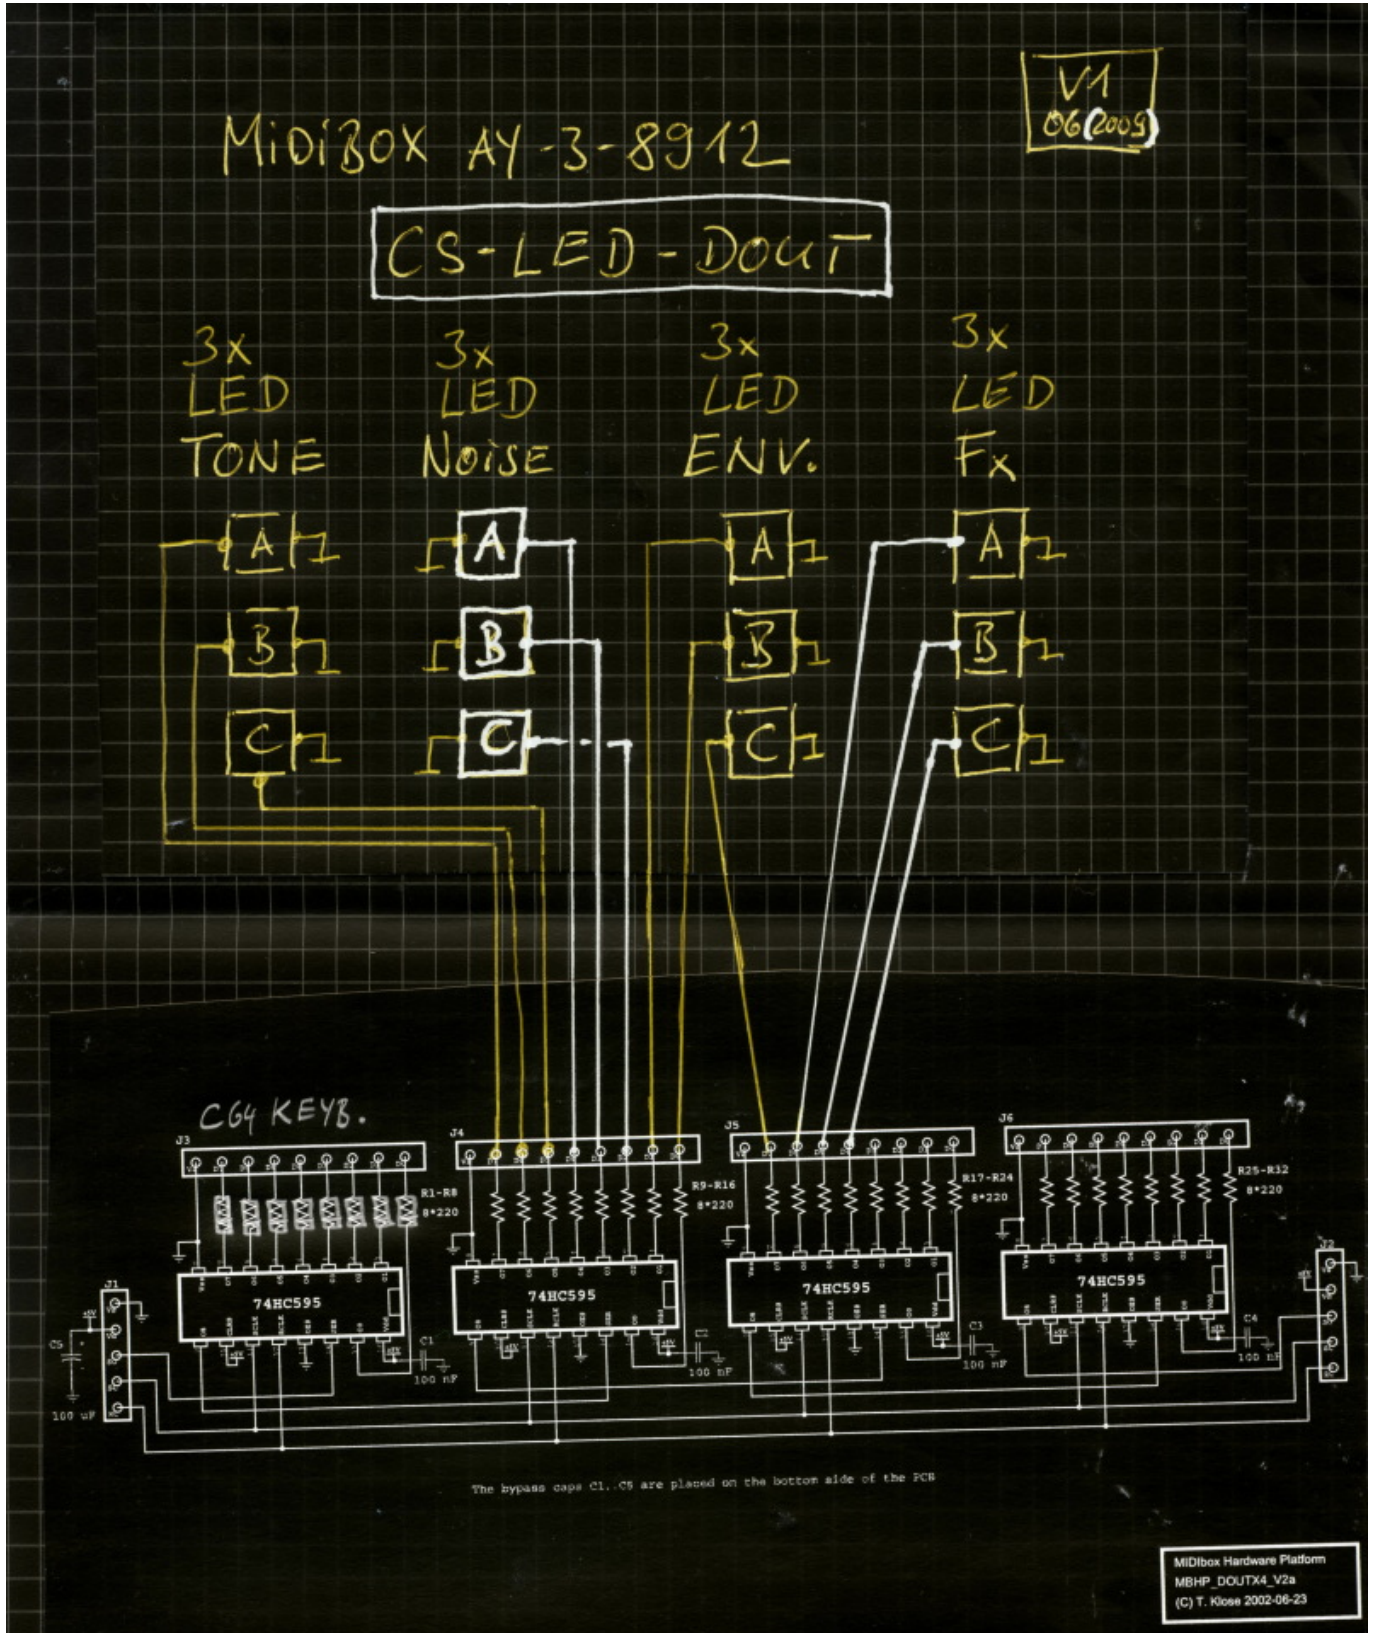

# MIDiBox AY 3 8912 - LED wiring

From: <https://www.midibox.org/dokuwiki/> - **MIDIbox**

Permanent link: [https://www.midibox.org/dokuwiki/doku.php?id=midibox\\_ay\\_cs\\_led&rev=1245520617](https://www.midibox.org/dokuwiki/doku.php?id=midibox_ay_cs_led&rev=1245520617)