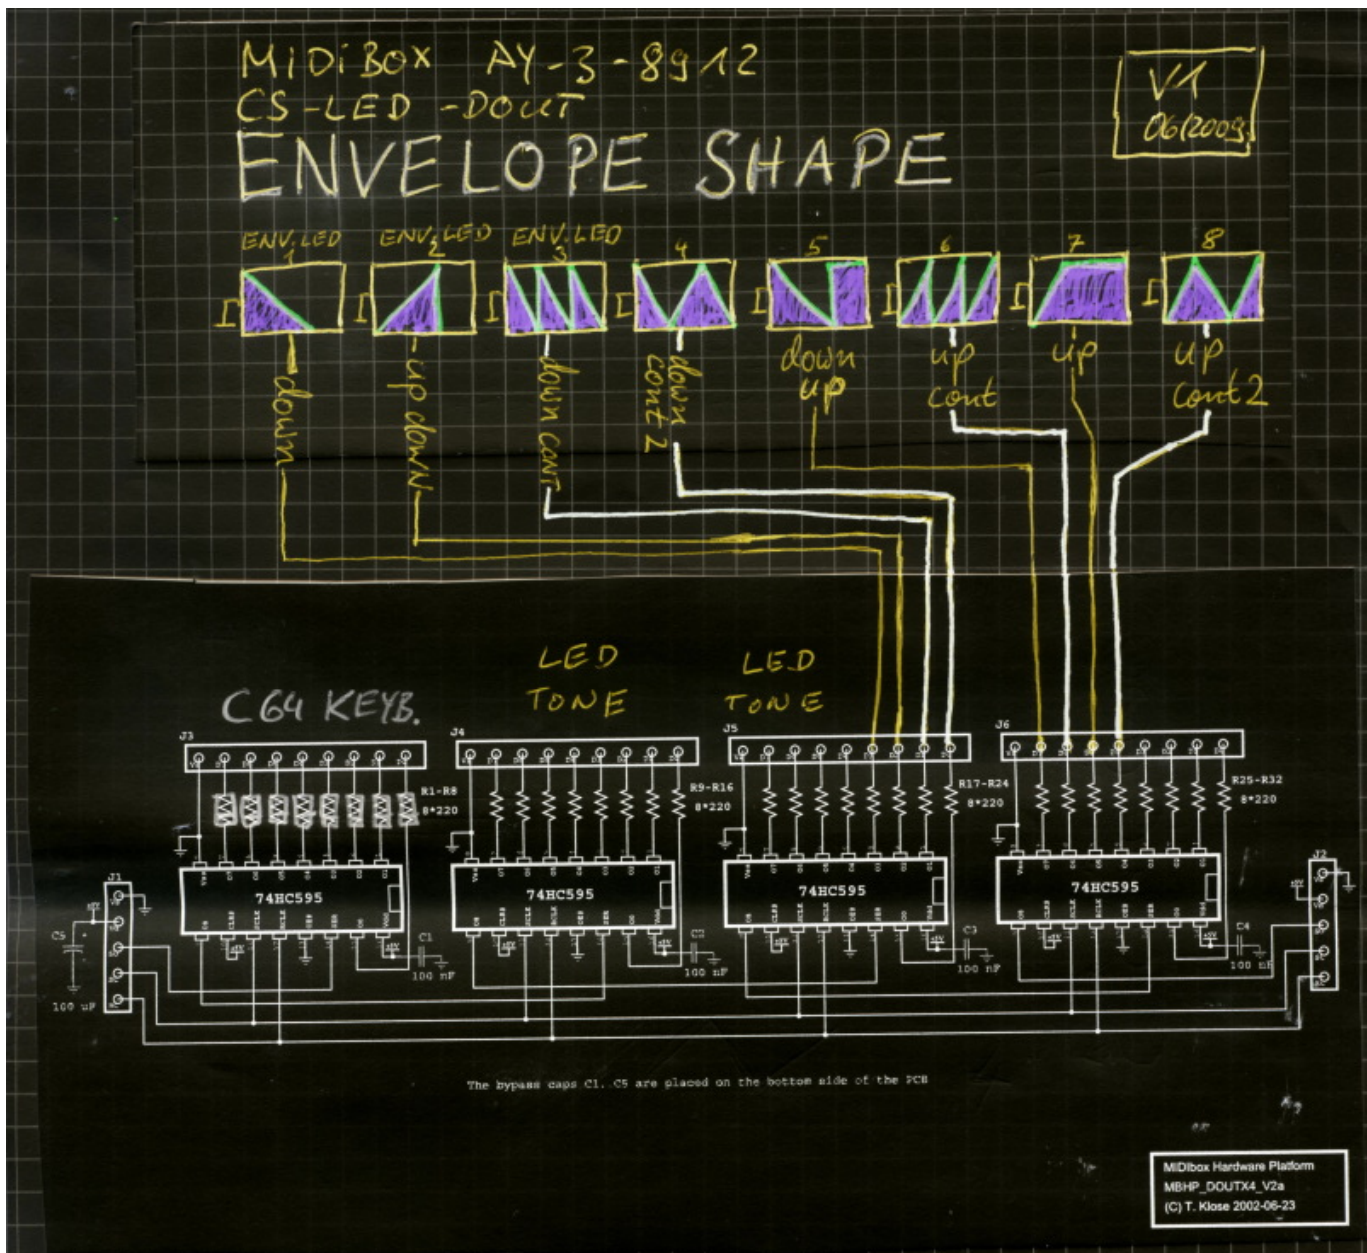

# MIDiBox AY 3 8912 - LED wiring

From: <https://www.midibox.org/dokuwiki/> - **MIDIbox**

Permanent link: [https://www.midibox.org/dokuwiki/doku.php?id=midibox\\_ay\\_cs\\_led&rev=1245520617](https://www.midibox.org/dokuwiki/doku.php?id=midibox_ay_cs_led&rev=1245520617)