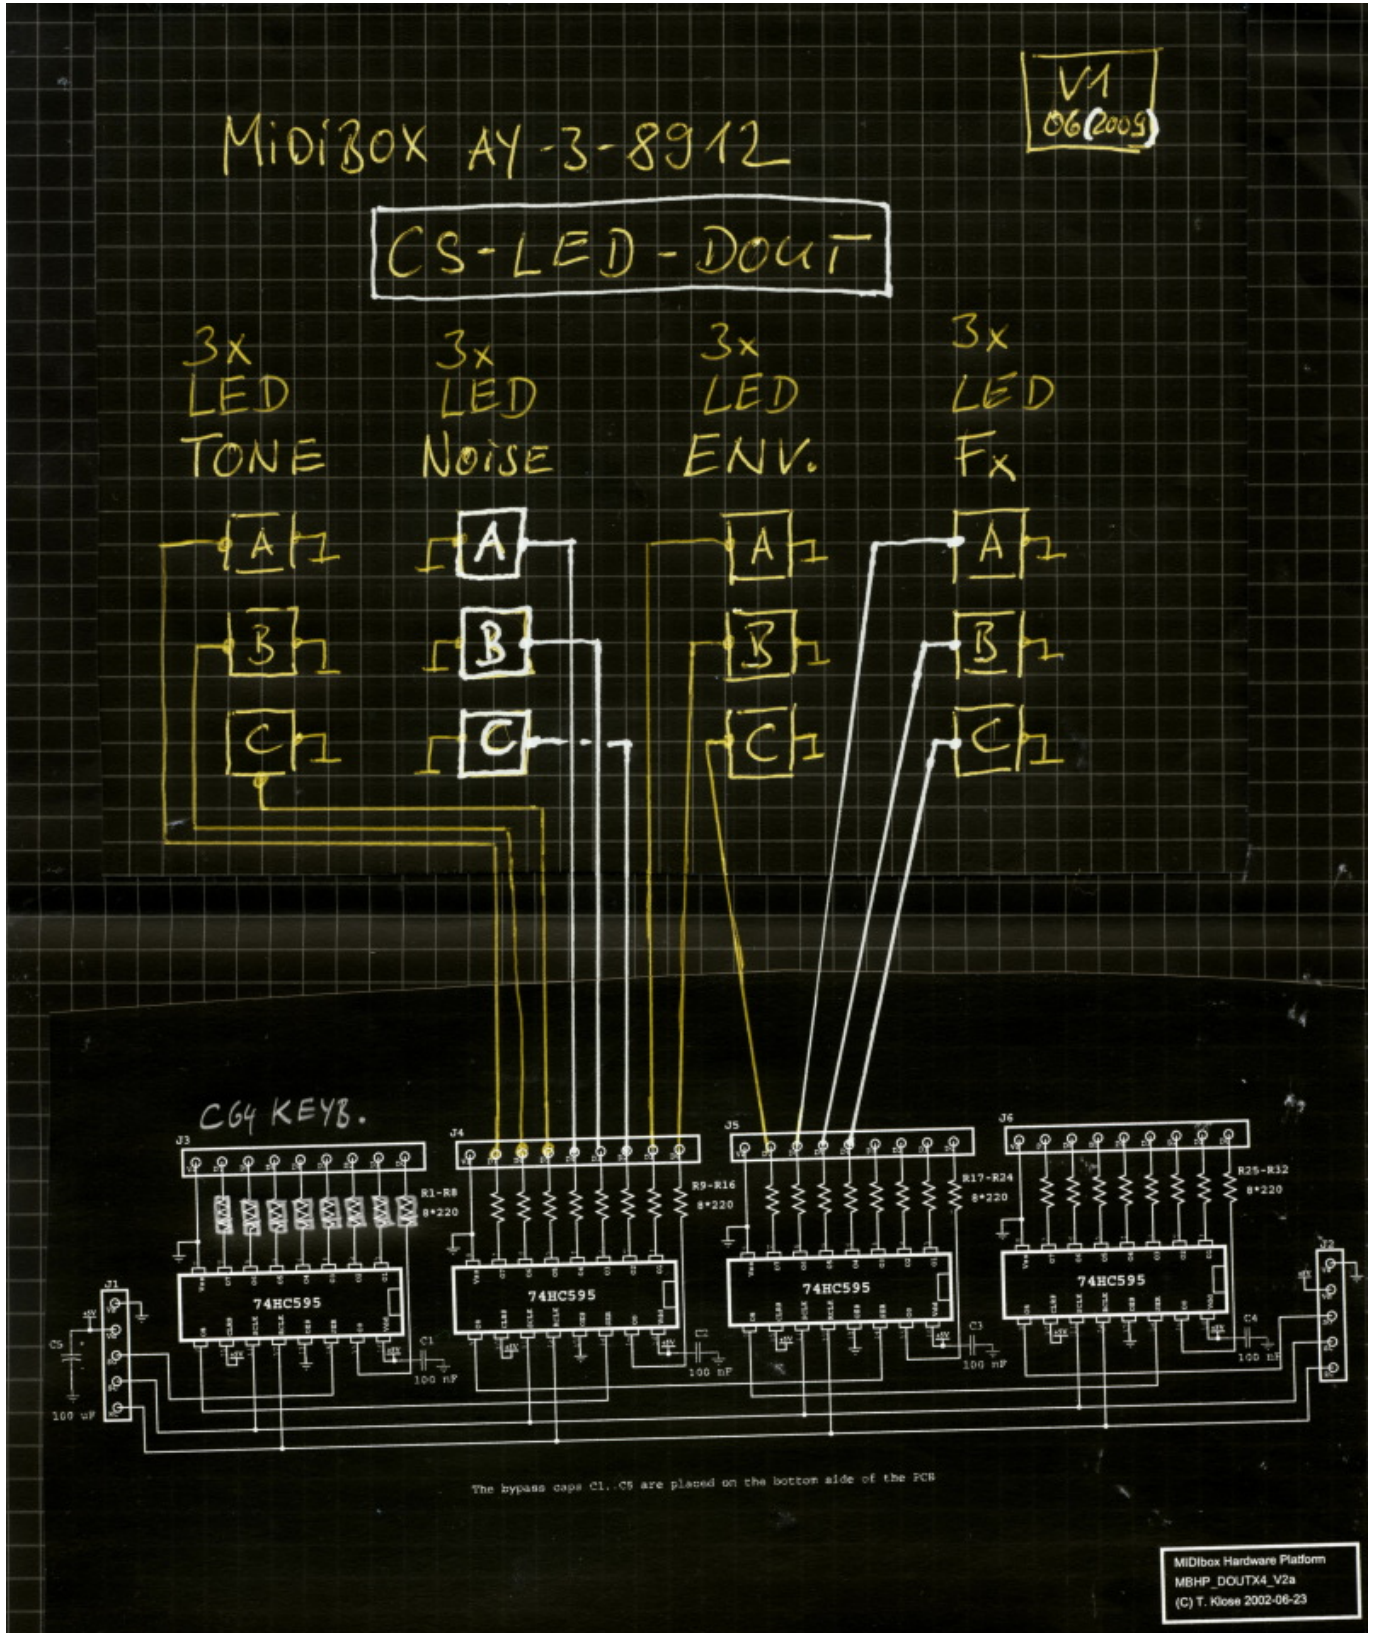

MIDiBox AY 3 8912 - LED wiring

From: <https://www.midibox.org/dokuwiki/> - **MIDIbox**

Permanent link: https://www.midibox.org/dokuwiki/doku.php?id=midibox_ay_cs_led&rev=1245520617

Last update: **2009/06/20 17:56**