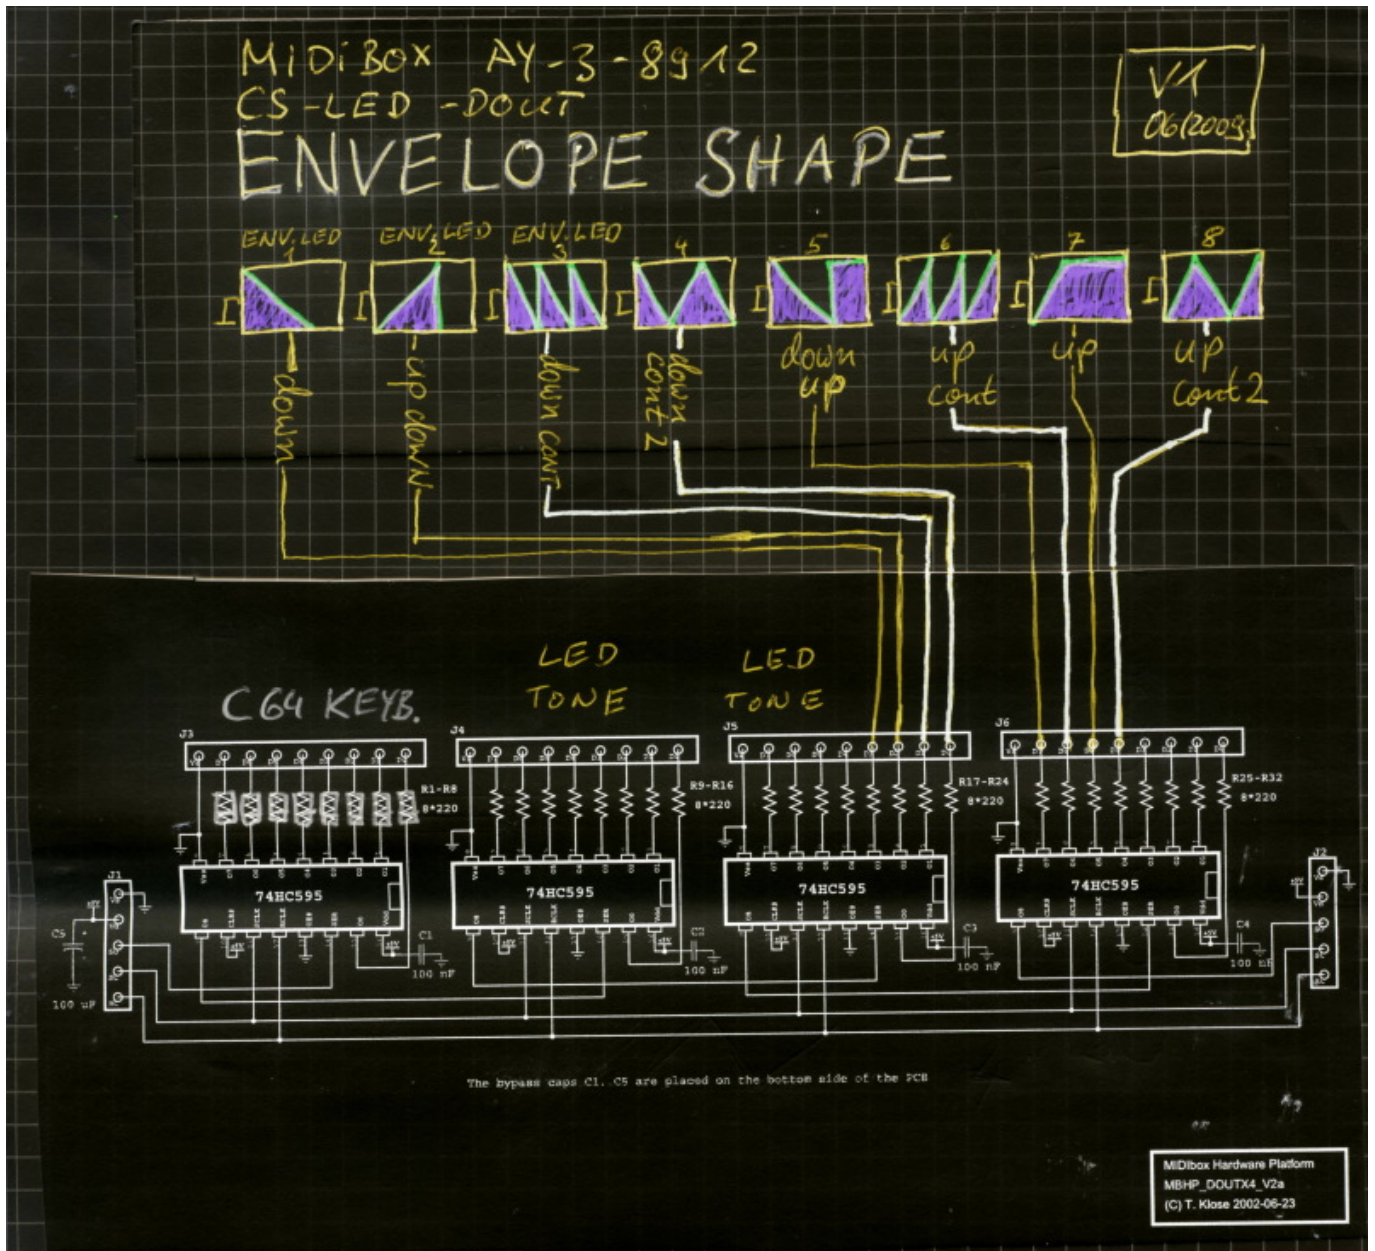

MIDiBox AY 3 8912 - LED wiring

From: <https://www.midibox.org/dokuwiki/> - **MIDIbox**

Permanent link: https://www.midibox.org/dokuwiki/doku.php?id=midibox_ay_cs_led&rev=1245520617

Last update: **2009/06/20 17:56**