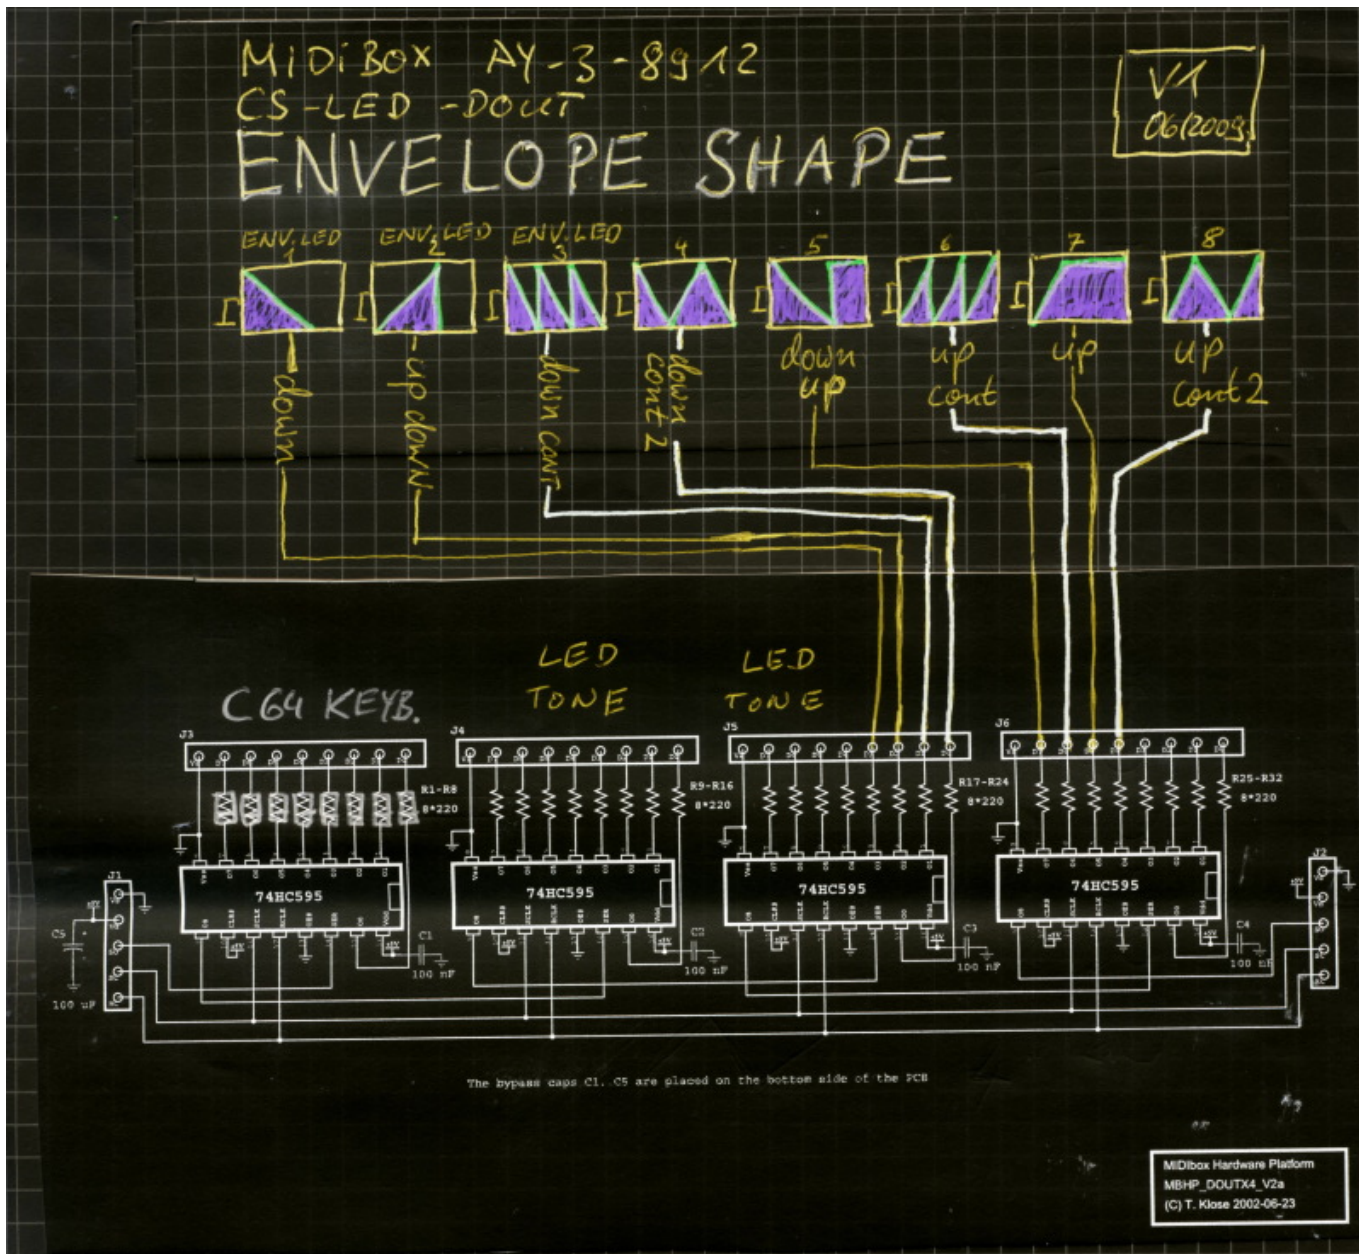

# MIDiBox AY 3 8912 - CS LED (wiring)

MIDiBox AY CS - Tone LEDs:

Tone LED Indication:

- Tone [A,B,C] On/Off
- Noise [A,B,C] ON/OFF

- Fx Option [A,B,C] ON/OFF

⋮  
⋮  
⋮

MIDIBox AY CS - Envelope LEDs:

Context:

- MIDIBox AY Envelope Control See ⇒ [midibox\\_ay\\_3\\_8912\\_envelope](#)

From:  
<https://www.midibox.org/dokuwiki/> - **MIDIbox**

Permanent link:  
[https://www.midibox.org/dokuwiki/doku.php?id=midibox\\_ay\\_cs\\_led&rev=1269866585](https://www.midibox.org/dokuwiki/doku.php?id=midibox_ay_cs_led&rev=1269866585)