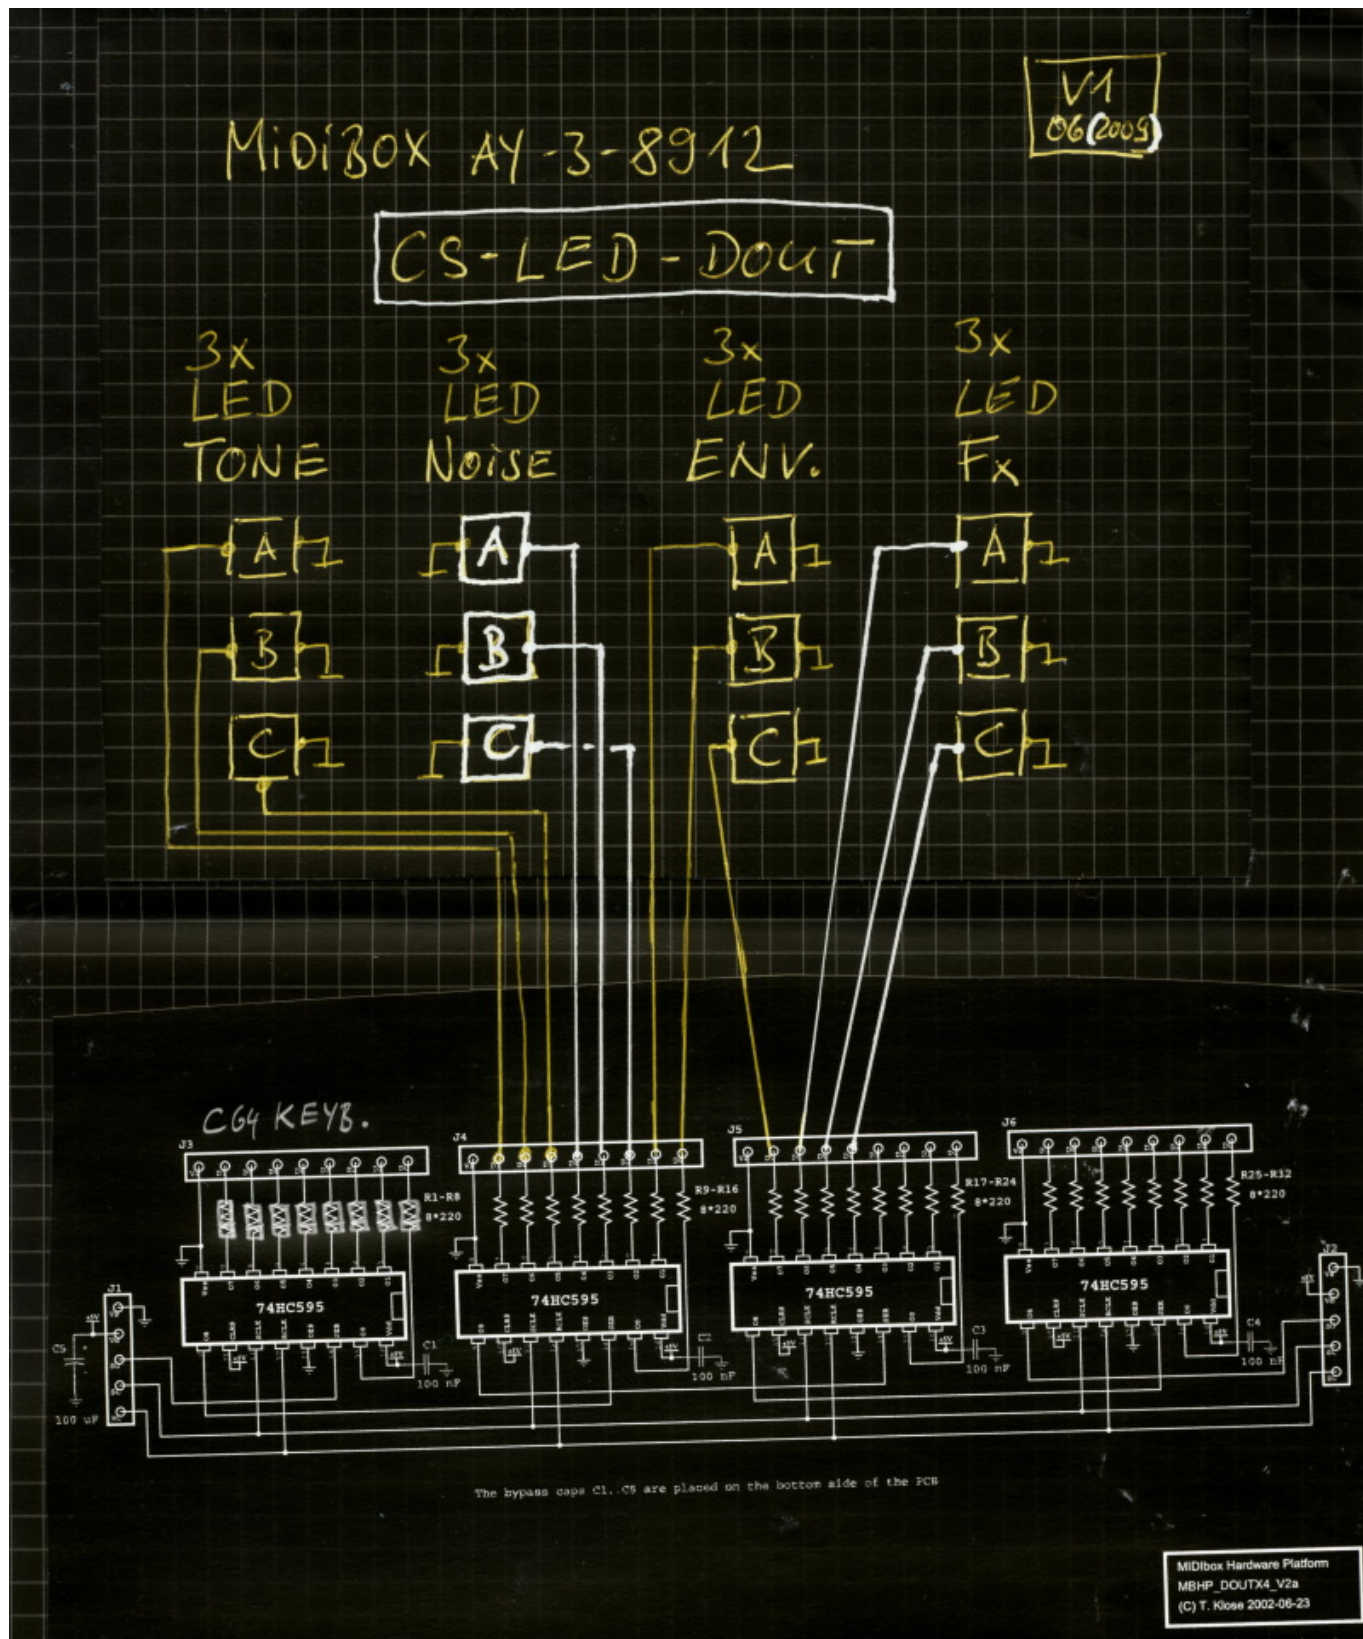

MIDIBox AY 3 8912 - CS LED (wiring)

MIDIBox AY CS - Tone LEDs:

Tone LED Indication:

- Tone [A,B,C] On/Off
- Noise [A,B,C] ON/OFF

- Fx Option [A,B,C] ON/OFF

⋮
⋮
⋮

MIDIBox AY CS - Envelope LEDs:

Context:

- MIDIBox AY Envelope Control See ⇒ [midibox_ay_3_8912_envelope](#)

From:
<https://www.midibox.org/dokuwiki/> - **MIDIbox**

Permanent link:
https://www.midibox.org/dokuwiki/doku.php?id=midibox_ay_cs_led&rev=1269866585