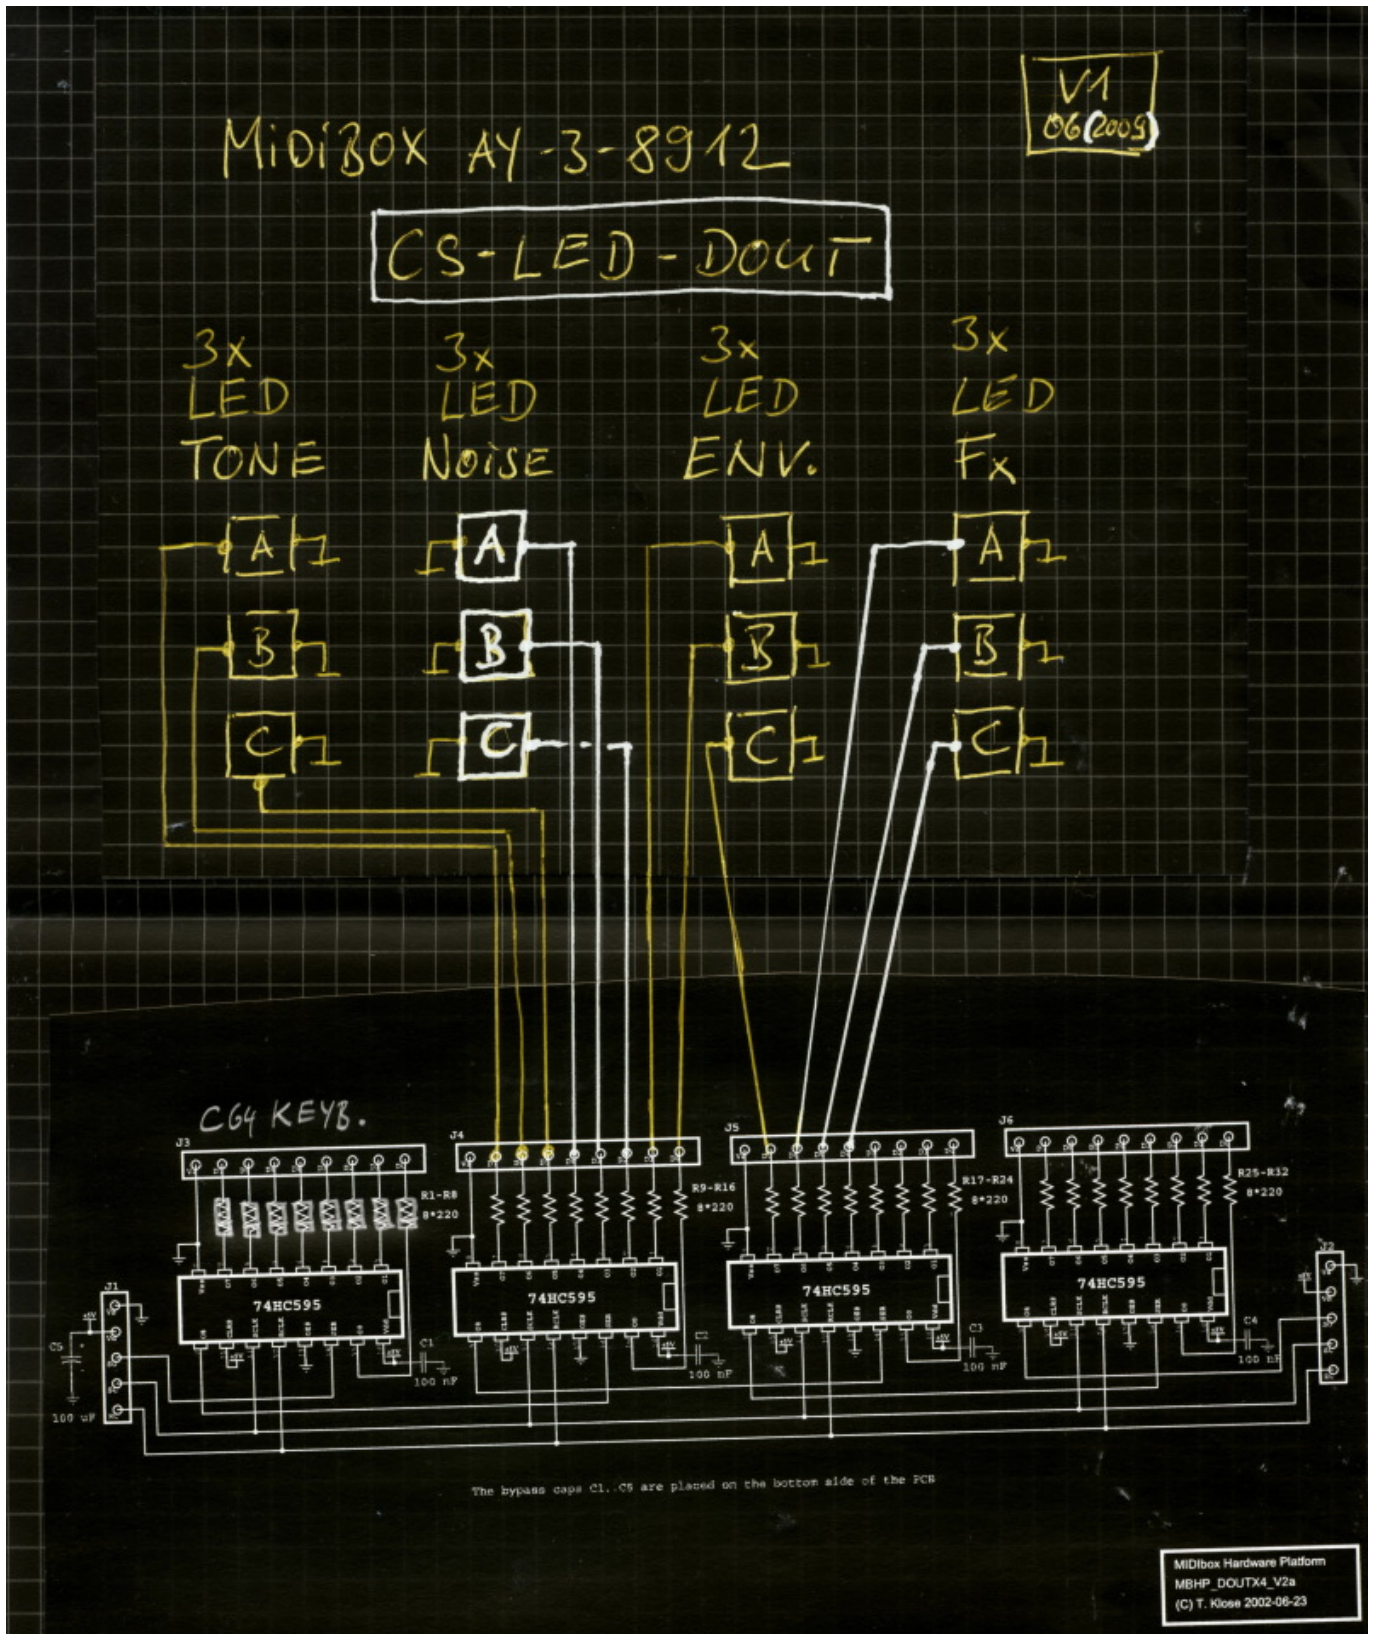

MIDIBox AY 3 8912 - CS LED (wiring)

MIDIBox AY CS - Tone LEDs:

Tone LED Indication:

- Tone [A,B,C] On/Off
- Noise [A,B,C] ON/OFF

- Fx Option [A,B,C] ON/OFF

⋮
⋮
⋮

MIDIBox AY CS - Envelope LEDs:

Context:

- MIDIBox AY Envelope Control See ⇒ [midibox_ay_3_8912_envelope](#)

From:
<https://www.midibox.org/dokuwiki/> - **MIDIbox**

Permanent link:
https://www.midibox.org/dokuwiki/doku.php?id=midibox_ay_cs_led&rev=1269866585