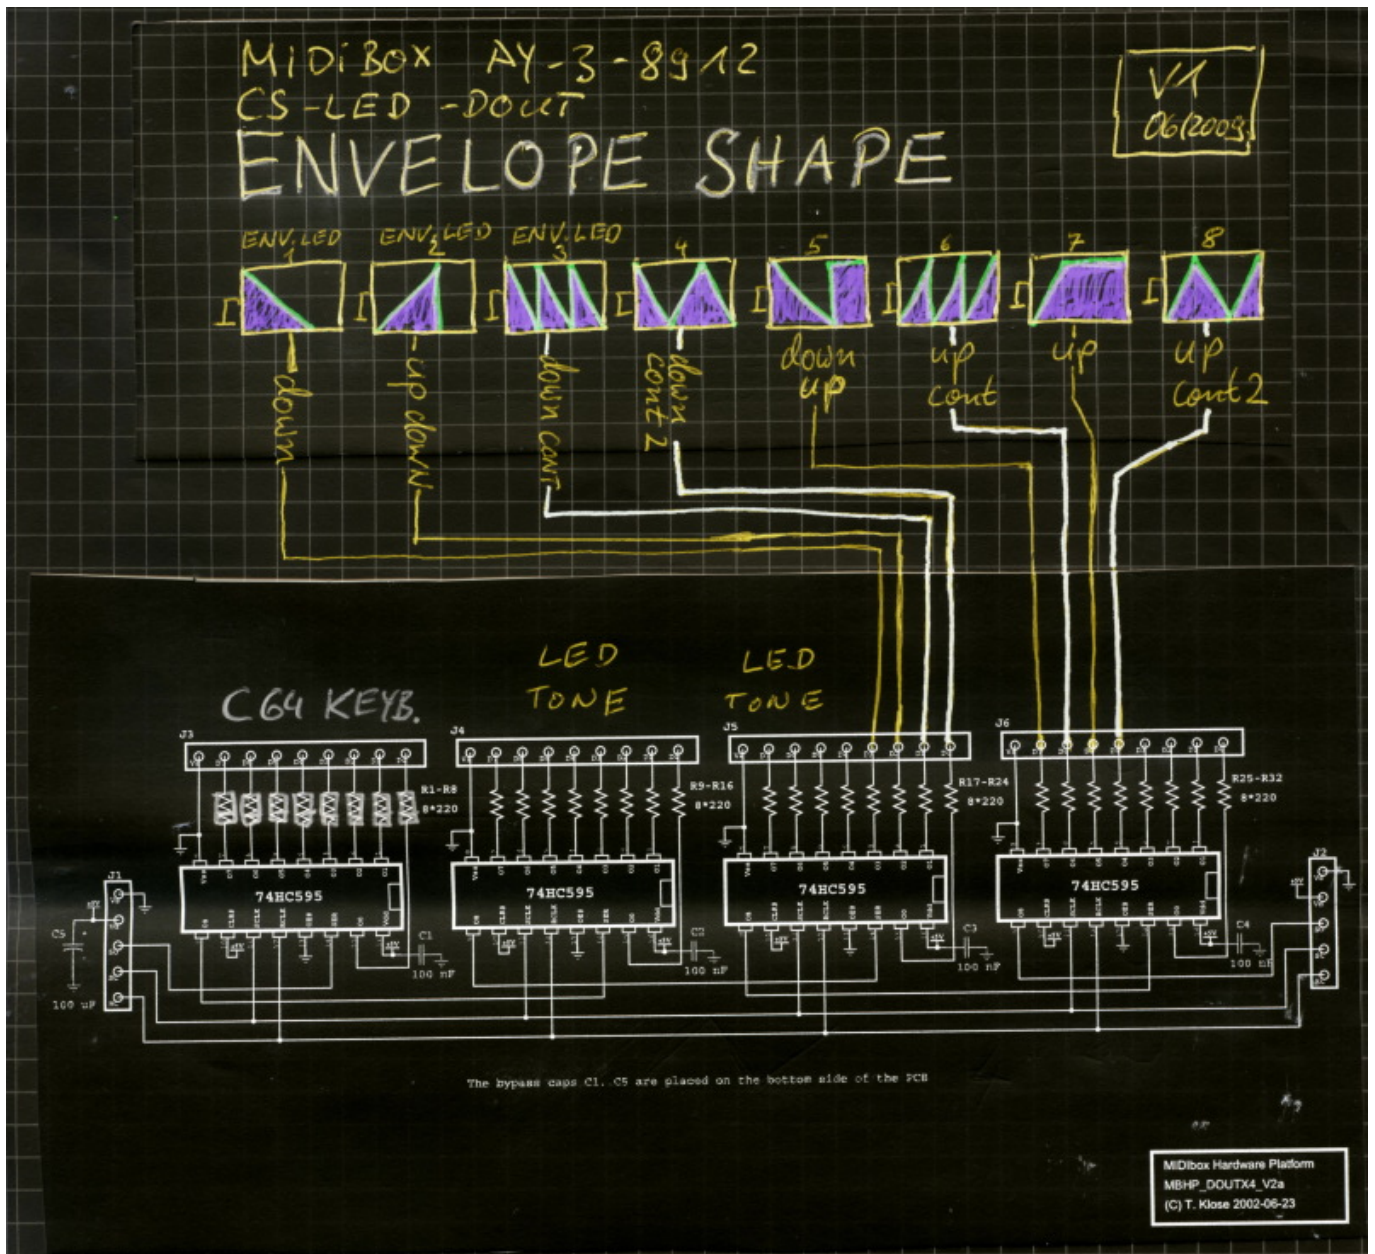

MIDIBox AY 3 8912 - CS LED (wiring)

MIDIBox AY CS - Tone LEDs:

Tone LED Indication:

- Tone [A,B,C] On/Off
- Noise [A,B,C] ON/OFF

- Fx Option [A,B,C] ON/OFF

⋮
⋮
⋮

MIDIBox AY CS - Envelope LEDs:

Context:

- MIDIBox AY Envelope Control See ⇒ [midibox_ay_3_8912_envelope](#)

From:
<https://www.midibox.org/dokuwiki/> - **MIDIbox**

Permanent link:
https://www.midibox.org/dokuwiki/doku.php?id=midibox_ay_cs_led&rev=1269866585