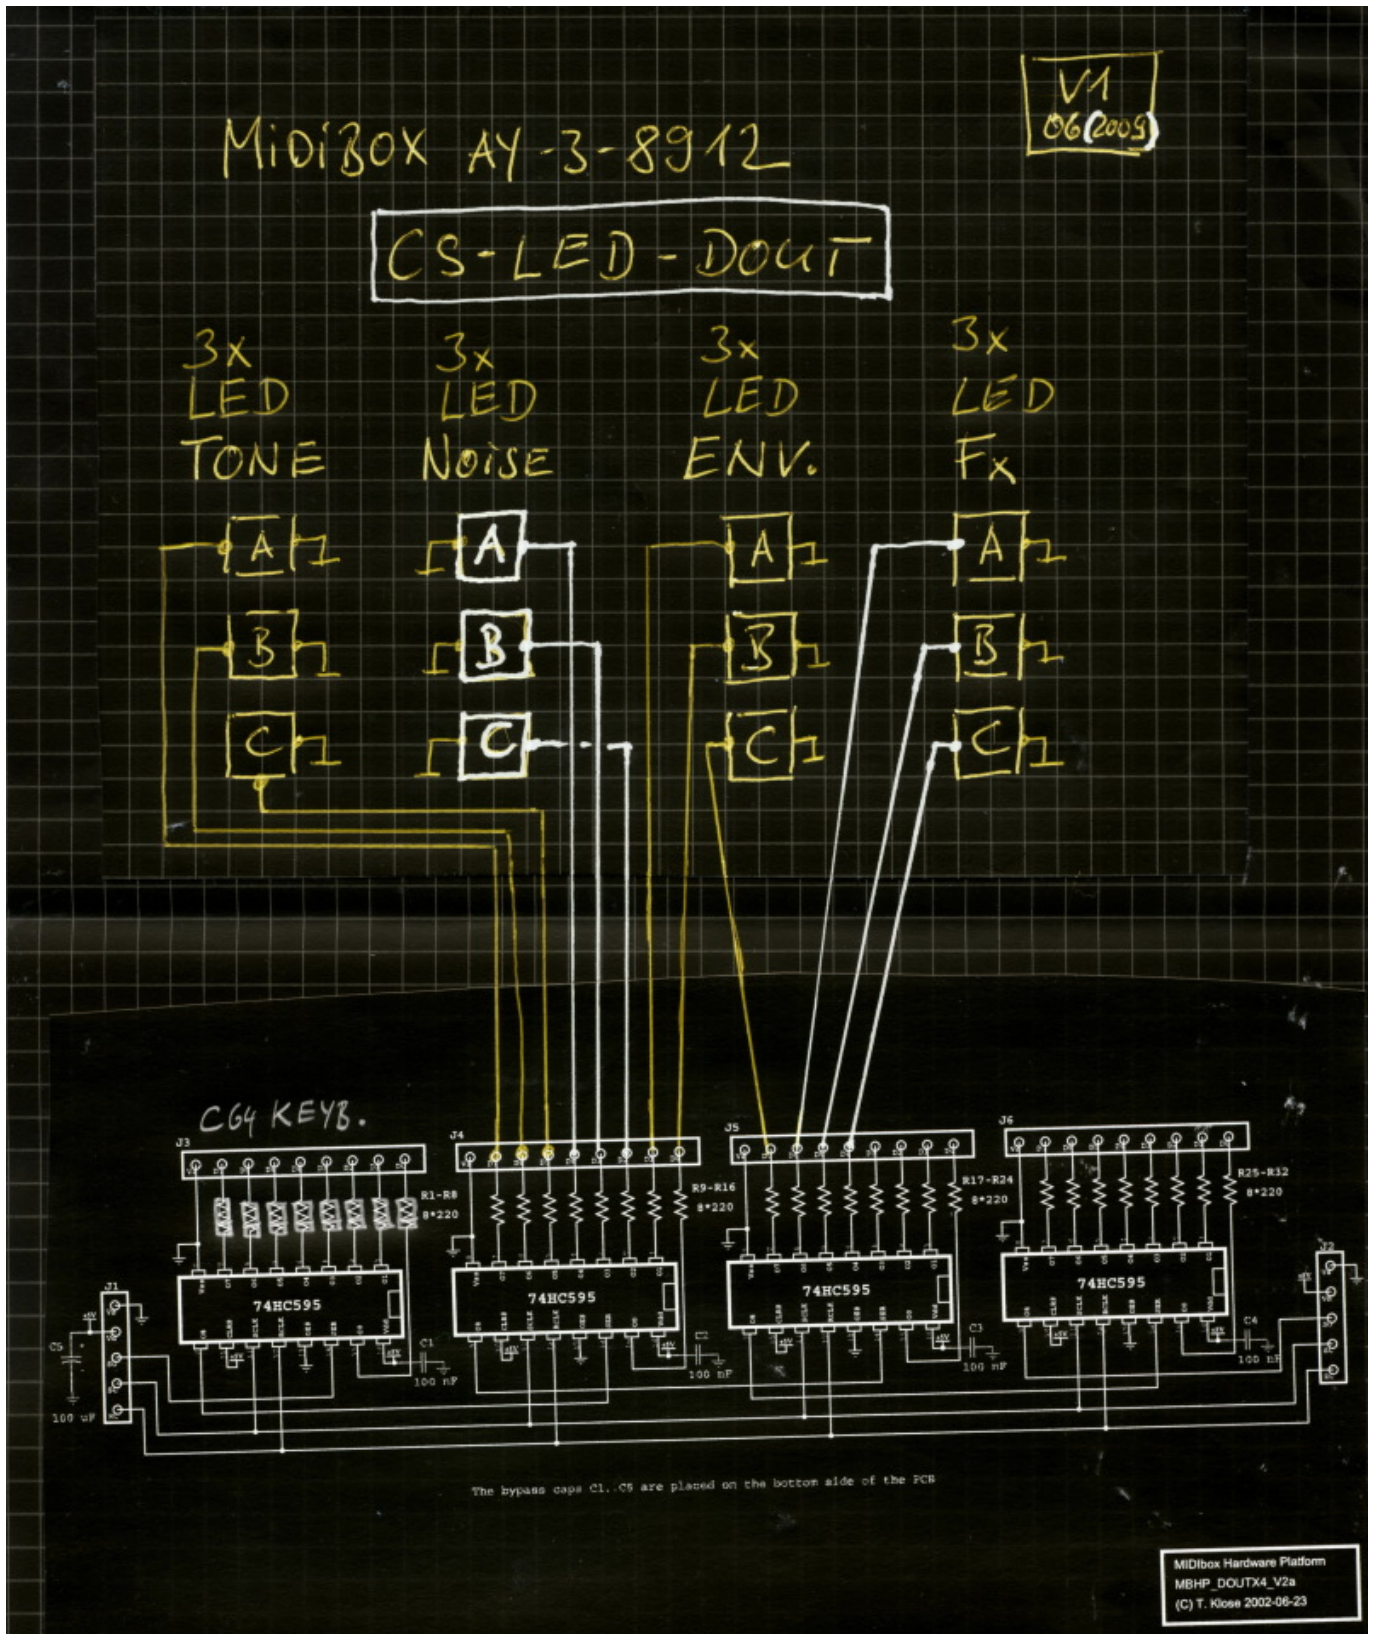

# MIDiBox AY 3 8912 - CS LED (wiring)

MIDiBox AY CS - Tone LEDs:

Tone LED Indication:

- Tone [A,B,C] On/Off
- Noise [A,B,C] ON/OFF

- Fx Option [A,B,C] ON/OFF

⋮  
⋮  
⋮

MIDIBox AY CS - Envelope LEDs:

Context:

- MIDIBox AY Envelope Control See ⇒ [midibox\\_ay\\_3\\_8912\\_envelope](#)

From:  
<https://www.midibox.org/dokuwiki/> - **MIDIbox**

Permanent link:  
[https://www.midibox.org/dokuwiki/doku.php?id=midibox\\_ay\\_cs\\_led&rev=1269866585](https://www.midibox.org/dokuwiki/doku.php?id=midibox_ay_cs_led&rev=1269866585)