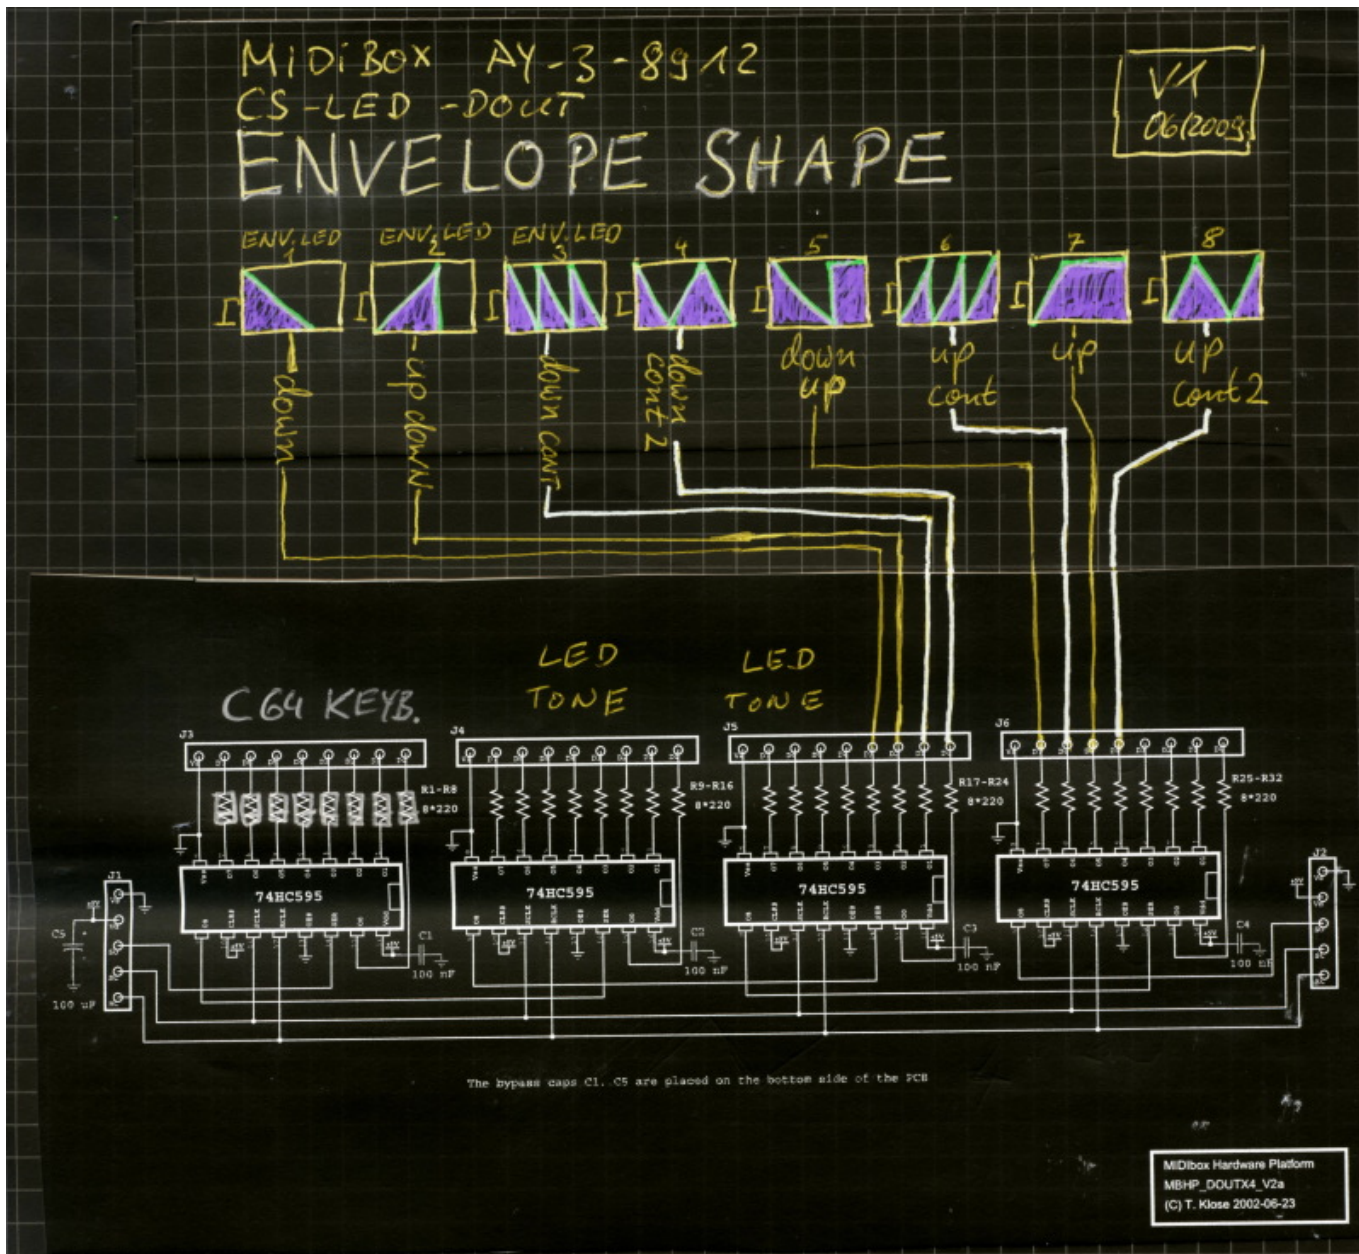

MIDIBox AY 3 8912 - CS LED (wiring)

MIDIBox AY CS - Tone LEDs:

Tone LED Indication:

- Tone [A,B,C] On/Off
- Noise [A,B,C] ON/OFF

- Fx Option [A,B,C] ON/OFF

⋮
⋮
⋮

MIDIBox AY CS - Envelope LEDs:

Context:

- MIDIBox AY Envelope Control See ⇒ [midibox_ay_3_8912_envelope](#)

From:
<https://www.midibox.org/dokuwiki/> - **MIDIbox**

Permanent link:
https://www.midibox.org/dokuwiki/doku.php?id=midibox_ay_cs_led&rev=1269866585