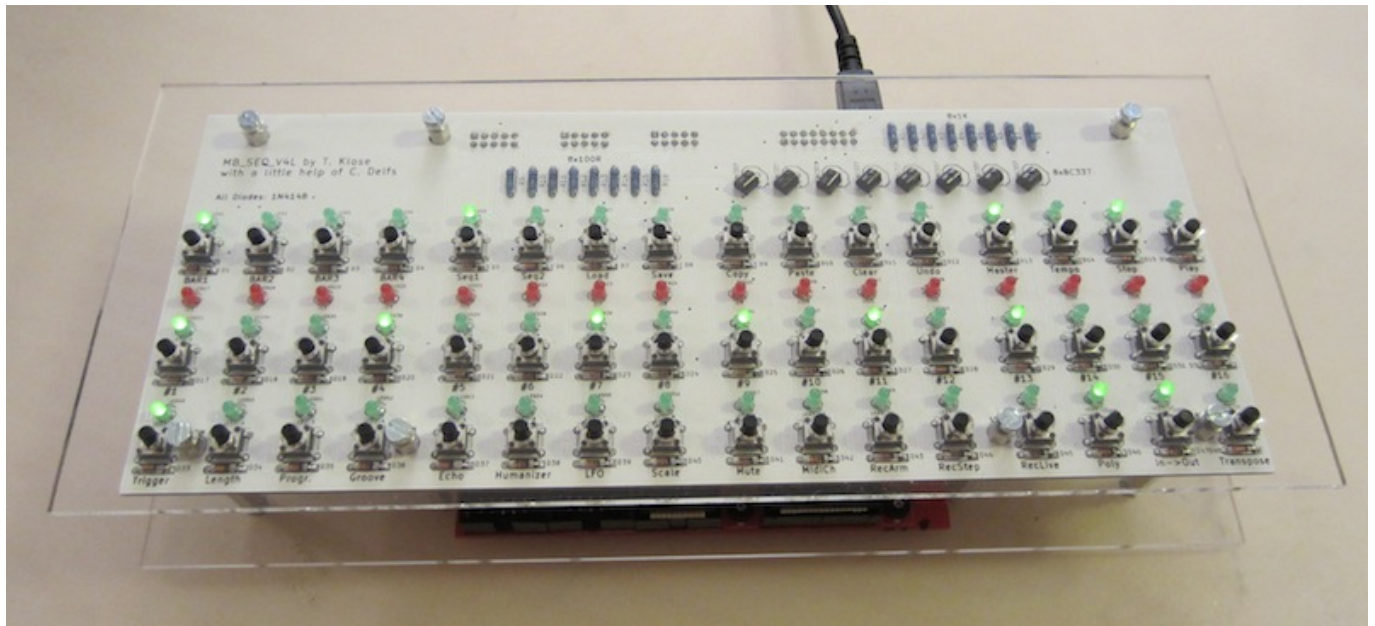

MIDibox SEQ 4 Lite

* [Overview](#) ^{uCApPs}

Cases

* [Original](#) ^{uCApPs}

* [Case designed by Altitude \(altered by Shuriken for use with normal switch\)](#)

From:

<https://www.midibox.org/dokuwiki/> - **MIDIbox**