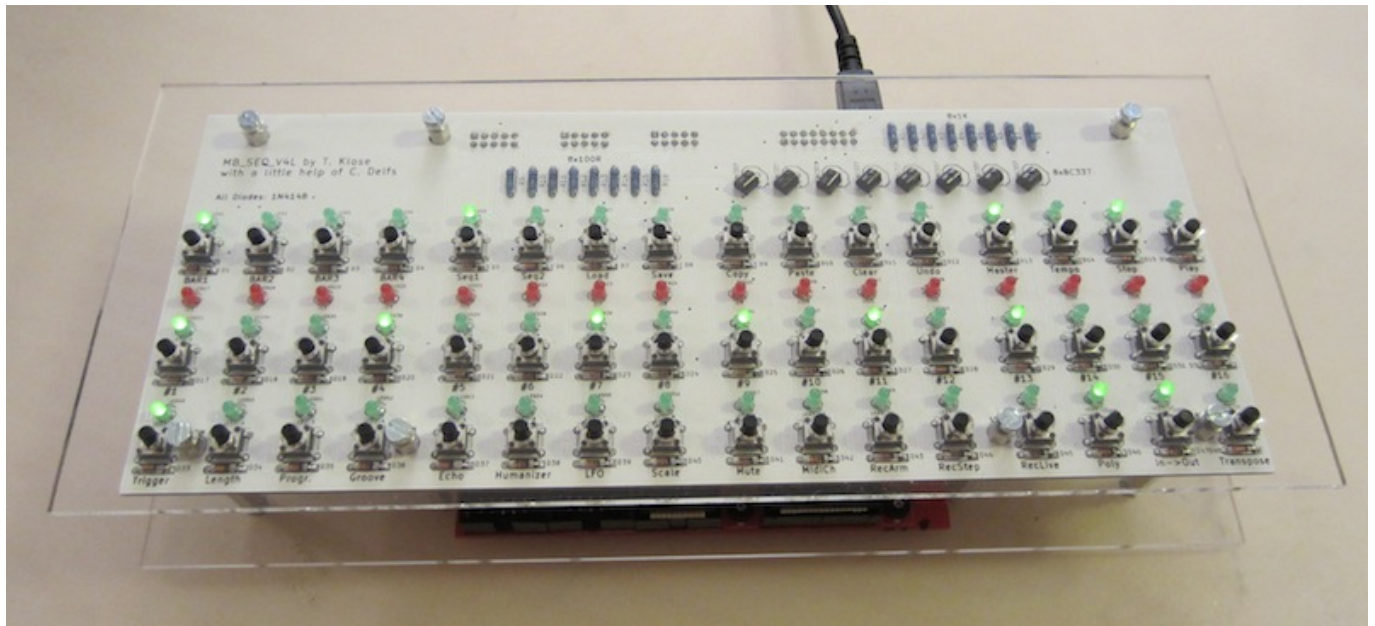

# MIDibox SEQ 4 Lite

\* [Overview](#) <sup>uCApPs</sup>

## Cases

\* [Original](#) <sup>uCApPs</sup>

\* [Case designed by Altitude \(altered by Shuriken for use with normal switch\)](#)

From:

<https://www.midibox.org/dokuwiki/> - **MIDIbox**

Permanent link:

[https://www.midibox.org/dokuwiki/doku.php?id=midibox\\_seq4l&rev=1390149785](https://www.midibox.org/dokuwiki/doku.php?id=midibox_seq4l&rev=1390149785)