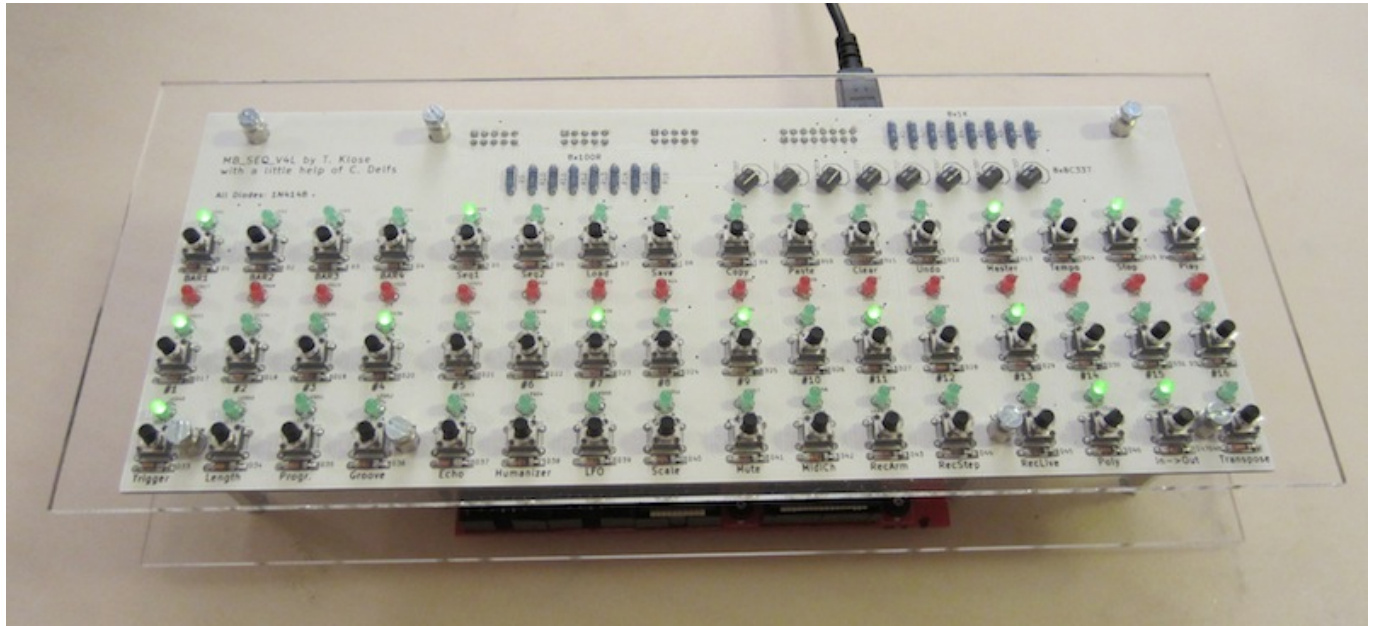

MIDibox SEQ 4 Lite

* [Overview](#) ^{uCApps}

Cases

* [Original](#) ^{uCApps}

* [Case designed by Altitude \(altered by Shuriken for use with normal switch\)](#)

From: <https://www.midibox.org/dokuwiki/> - MIDibox