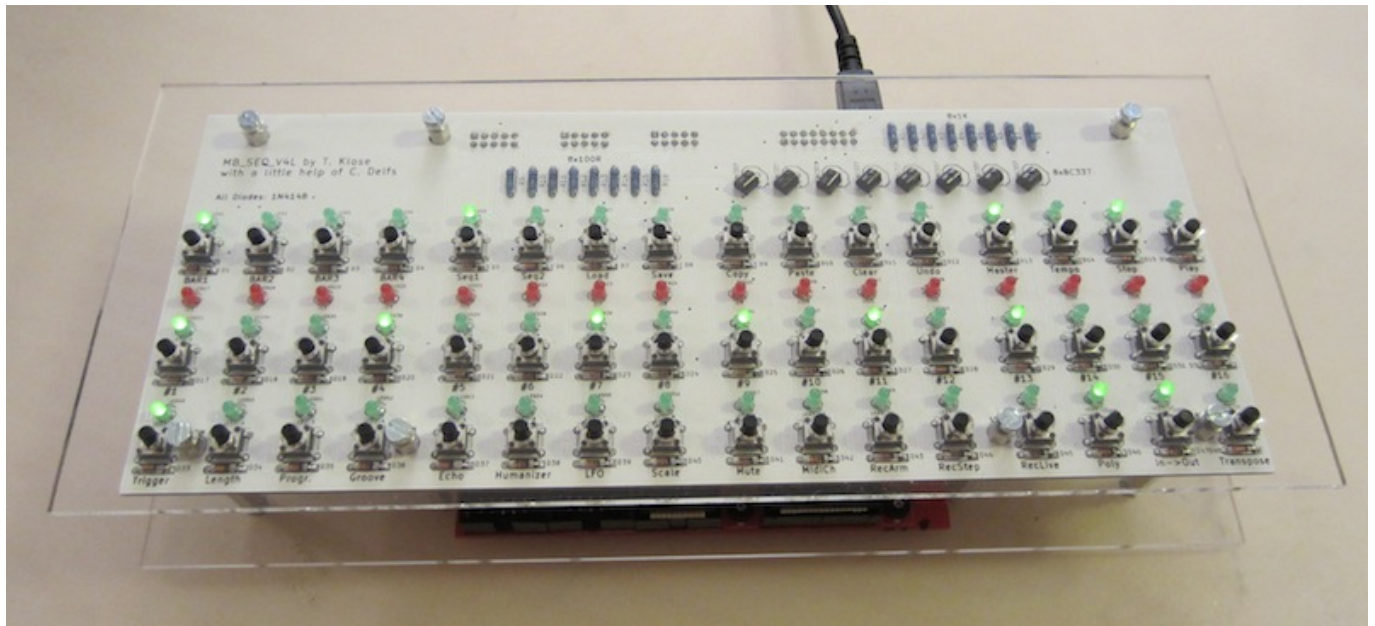

MIDibox SEQ 4 Lite

* [Overview](#) ^{uCApps}

Cases

* [Original](#) ^{uCApps}

* [Case designed by Altitude \(altered by Shuriken for use with normal switch\)](#)

From:

<https://www.midibox.org/dokuwiki/> - MIDibox