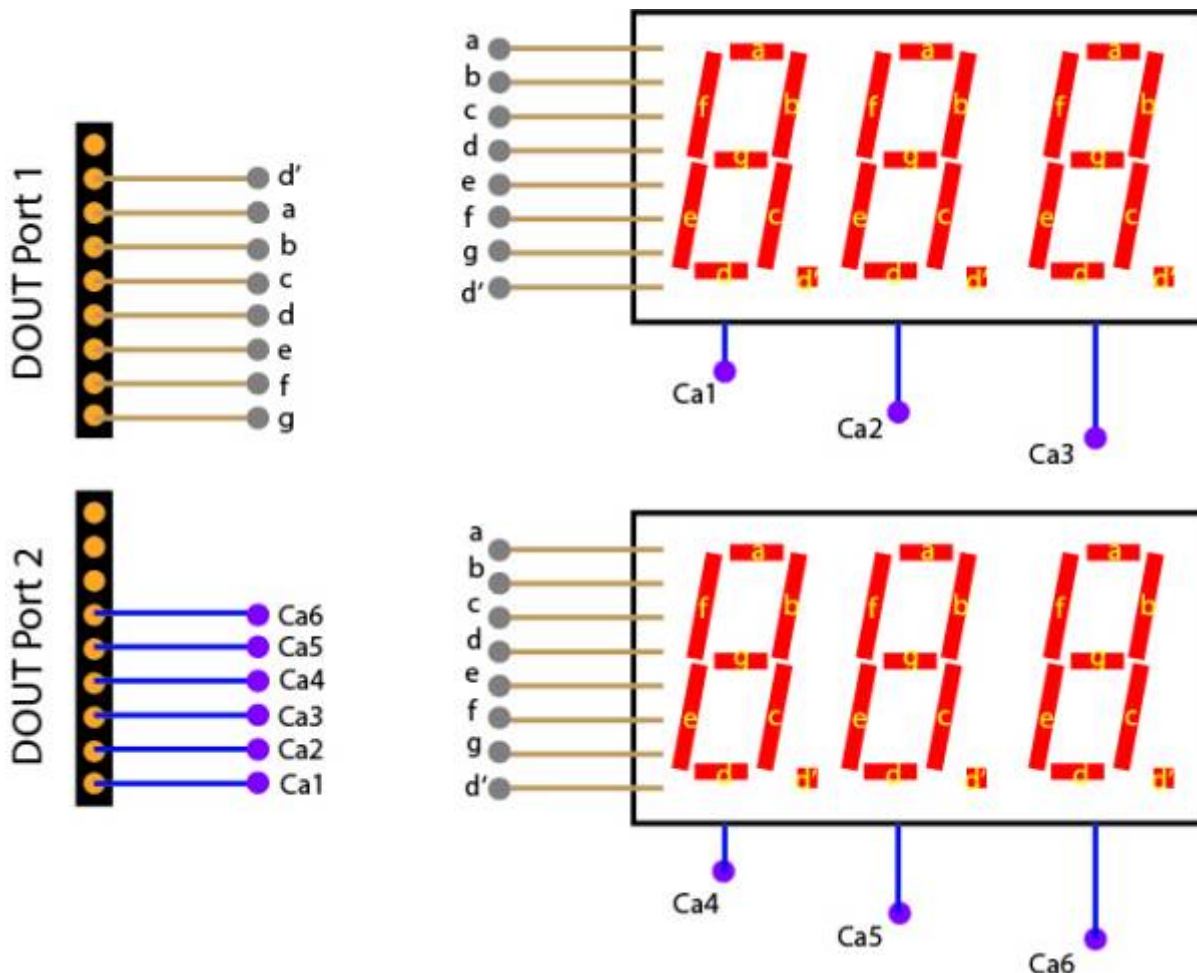

Numeric Display

A numeric display is an integrated device with LEDs that light by parts to display numbers

Core 32 Interconnections

From: <https://www.midibox.org/dokuwiki/> - MIDibox

Permanent link: https://www.midibox.org/dokuwiki/doku.php?id=numeric_display&rev=1468151443