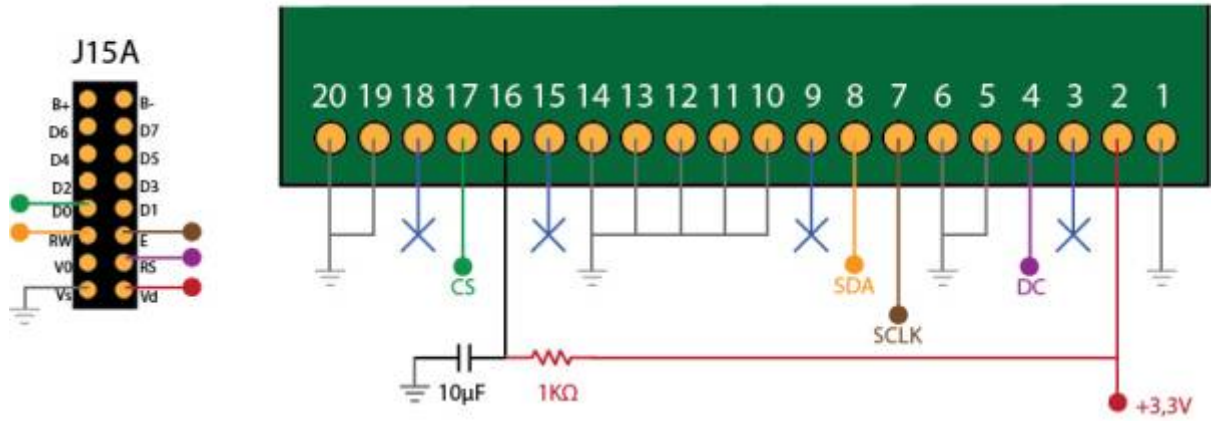

Supported Tested References

- SSD1306 based
- SSD1322 based

[OLED Forum Thread](#)

Connections

- [Single SSD1306](#)
- [Multiple SSD1306](#)

SSD1322 - 256x64px - Pinout Connections

From: <https://www.midibox.org/dokuwiki/> - **MIDIbox**