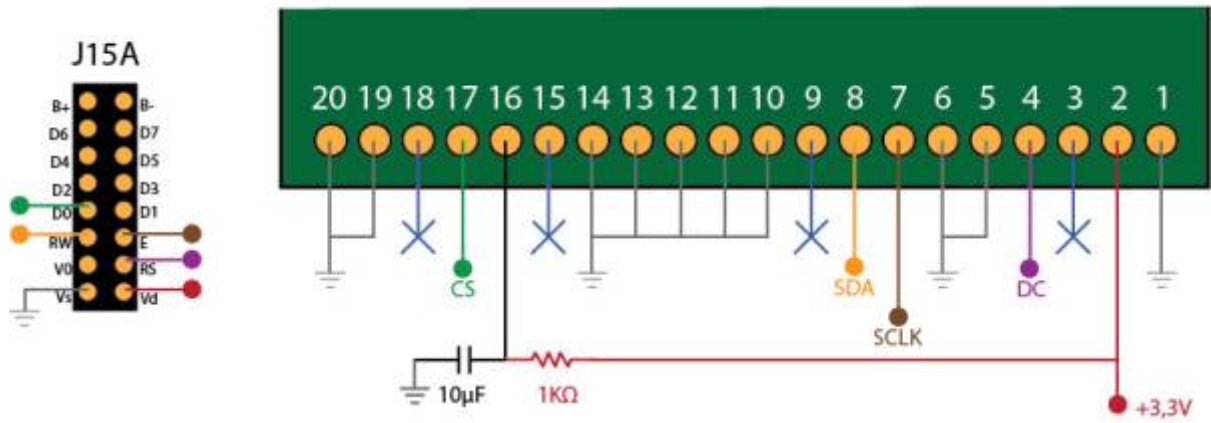

Supported Tested References

- SSD1306 based
- SSD1322 based

[OLED Forum Thread](#)

Connections

- [Single SSD1306](#)
- [Multiple SSD1306](#)

SSD1322 - 256x64px - Pinout Connections

From: <https://www.midibox.org/dokuwiki/> - **MIDIbox**