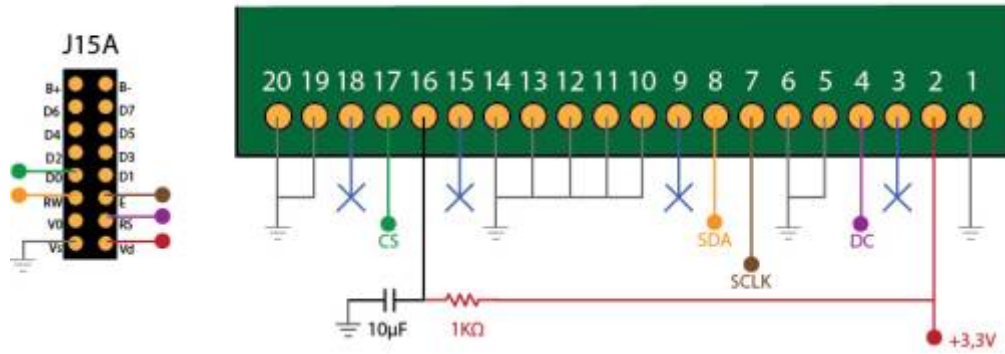

OLED Displays

Introduction

- [Wikipedia OLED Technology](#)

OLED Displays devices provides **better luminosity** than a classical backlit LCD. You can plug it as a LCD to your core module. It can be CLCD or GLCD.

Supported Tested References

- SSD1306 based
- SSD1322 based

[OLED Forum Thread](#)

Connections

SSD1322 - 256x64px - Pinout Connections

- [Single SSD1306](#)
- [Multiple SSD1306](#)

From: <https://www.midibox.org/dokuwiki/> - **MIDIbox**