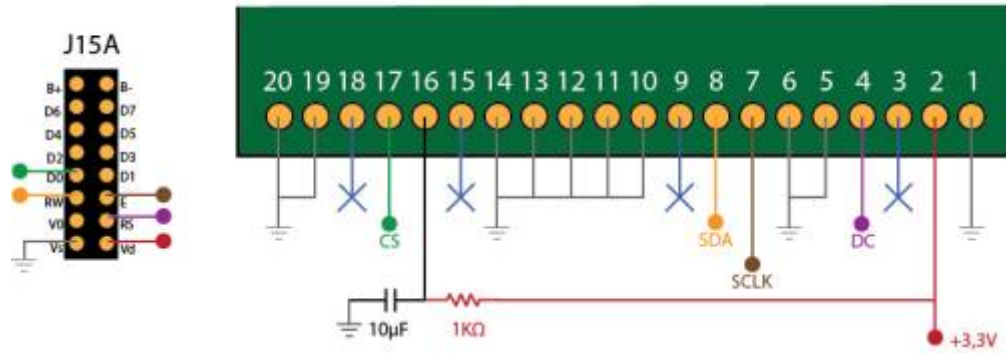

OLED Displays

Introduction

- [Wikipedia OLED Technology](#)

OLED Displays devices provides **better luminosity** than a classical backlighted LCD. You can plug it as a LCD to your core module. It can be CLCD or GLCD.

Supported Tested References

- SSD1306 based
- SSD1322 based

[OLED Forum Thread](#)

Connections

SSD1322 - 256x64px - Pinout Connections

- [Single SSD1306](#)
- [Multiple SSD1306](#)

From: <https://www.midibox.org/dokuwiki/> - **MIDIbox**