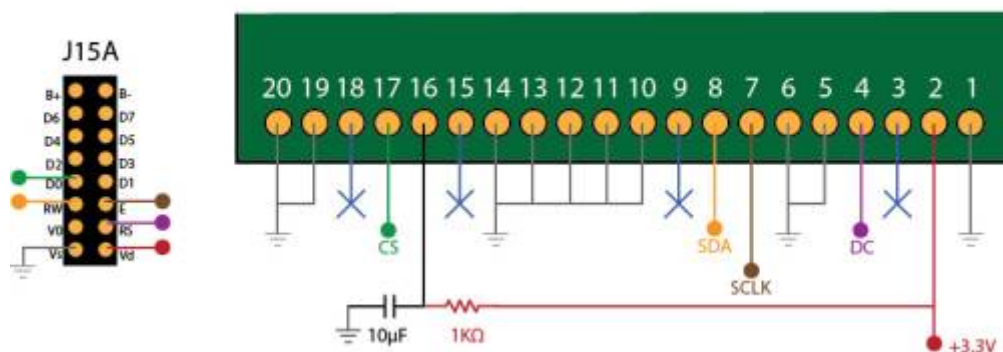

## Introduction

- [Wikipedia OLED Technology](#)

OLED Displays devices provides **better luminosity** than a classical backlighted LCD. You can plug it as a LCD to your core module. It can be CLCD or GLCD.

### Supported Tested References

- SSD1306 based
- SSD1322 based

[OLED Forum Thread](#)

## Connections

SSD1322 - 256x64px - Pinout Connections

- [Single SSD1306](#)

- [Multiple SSD1306](#)

From:

<https://www.midibox.org/dokuwiki/> - **MIDIbox**

Permanent link:

<https://www.midibox.org/dokuwiki/doku.php?id=oled&rev=1467851701>