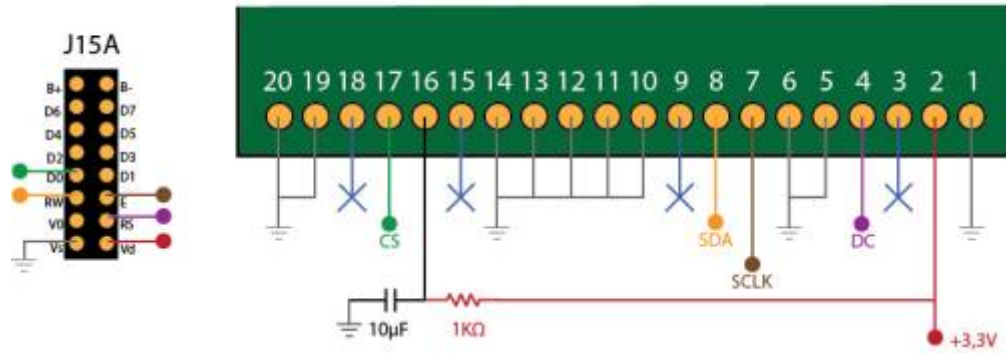

Supported Graphical-based Tested References

- SSD1306 based
- SSD1322 based

Supported Text-based Tested References

: Add supported text-based OLED references

[OLED Forum Thread](#)

Connections

SSD1322 - 256x64px - Pinout Connections

- [Single SSD1306](#)
- [Multiple SSD1306](#)

Tech demo Videos

From: <https://www.midibox.org/dokuwiki/> - **MIDIbox**

Permanent link: <https://www.midibox.org/dokuwiki/doku.php?id=oled&rev=1467852026>

Last update: **2016/07/07 00:40**