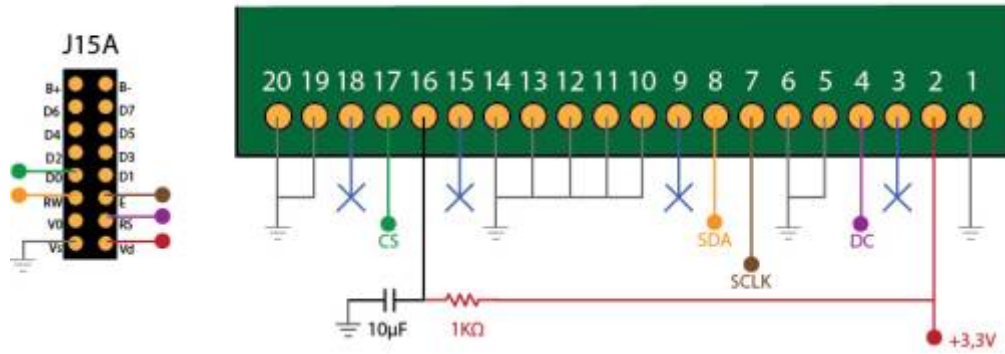

Supported Graphical-based Tested References

- SSD1306 based
- SSD1322 based

Supported Text-based Tested References

: Add supported text-based OLED references

[OLED Forum Thread](#)

Connections

SSD1322 - 256x64px - Pinout Connections

- [Single SSD1306](#)
- [Multiple SSD1306](#)

Tech demo Videos

From: <https://www.midibox.org/dokuwiki/> - MIDibox

Permanent link: <https://www.midibox.org/dokuwiki/doku.php?id=oled&rev=1467872874>

Last update: 2016/07/07 06:27