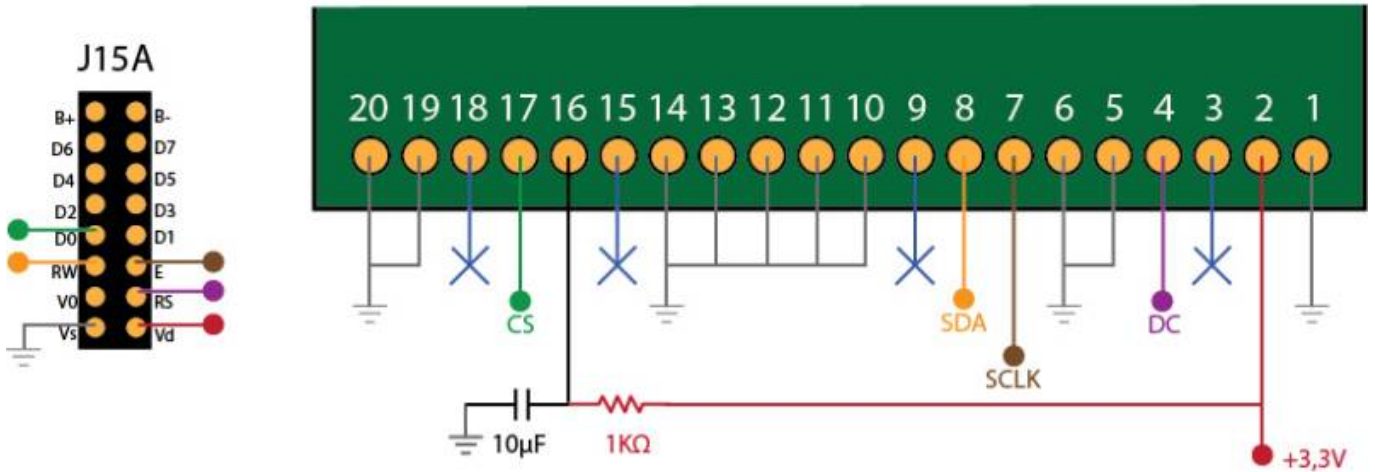

Supported Graphical-based Tested References

- SSD1306 based
- SSD1322 based

Supported Text-based Tested References

: Add supported text-based OLED references

[OLED Forum Thread](#)

Connections

SSD1322 - 256x64px - Pinout Connections

- [Single SSD1306](#)
- [Multiple SSD1306](#)

Tech demo Videos

From:

<https://www.midibox.org/dokuwiki/> - **MIDIbox**

Permanent link:

<https://www.midibox.org/dokuwiki/doku.php?id=oled&rev=1467935803>

Last update: **2016/07/07 23:56**