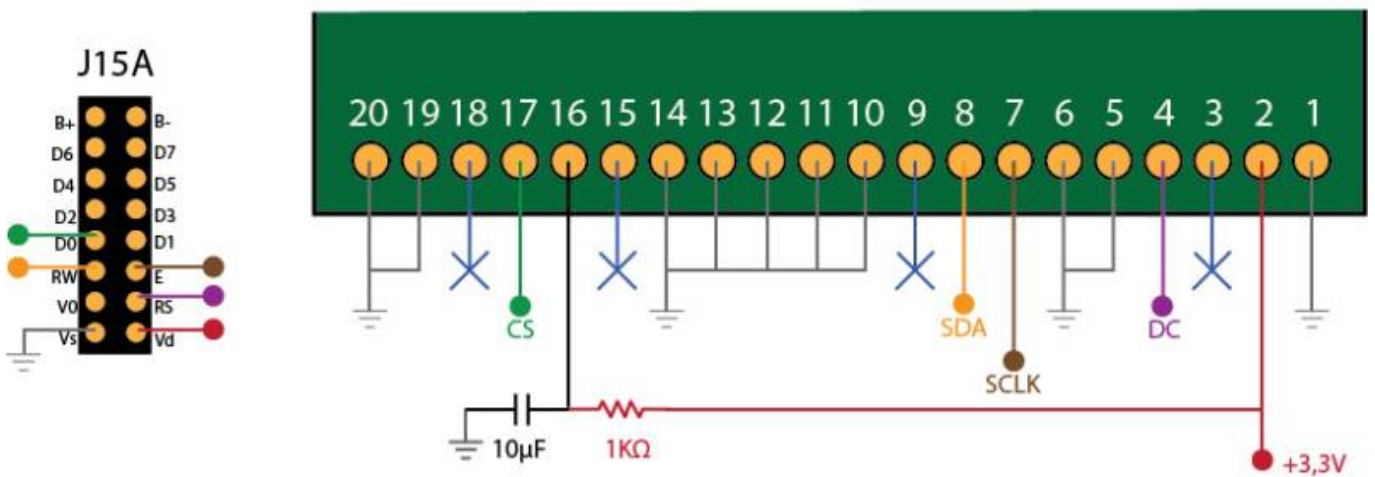

Supported Graphical-based Tested References

- SSD1306 based
- SSD1322 based

Supported Text-based Tested References

: Add supported text-based OLED references

[OLED Forum Thread](#)

Connections

SSD1306

SSD1306 - 128x64px - Pinout Connections

SSD1322

SSD1322 - 256x64px - Pinout Connections

Tech demo Videos

From:

<https://www.midibox.org/dokuwiki/> - **MIDIbox**

Permanent link:

<https://www.midibox.org/dokuwiki/doku.php?id=oled&rev=1467973254>

Last update: **2016/07/08 10:20**