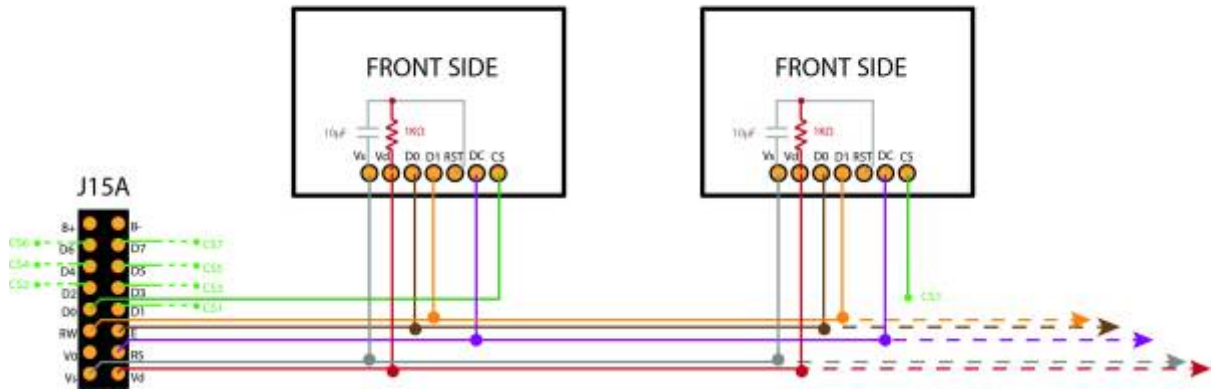

Supported Graphical-based Tested References

- SSD1306 based
- SSD1322 based

Supported Text-based Tested References

: Add supported text-based OLED references

[OLED Forum Thread](#)

Connections

SSD1306

SSD1306 - 128x64px - Pinout Connections

SSD1322

SSD1322 - 256x64px - Pinout Connections

Tech demo Videos

From:

<https://www.midibox.org/dokuwiki/> - **MIDIbox**

Permanent link:

<https://www.midibox.org/dokuwiki/doku.php?id=oled&rev=1467973254>

Last update: **2016/07/08 10:20**