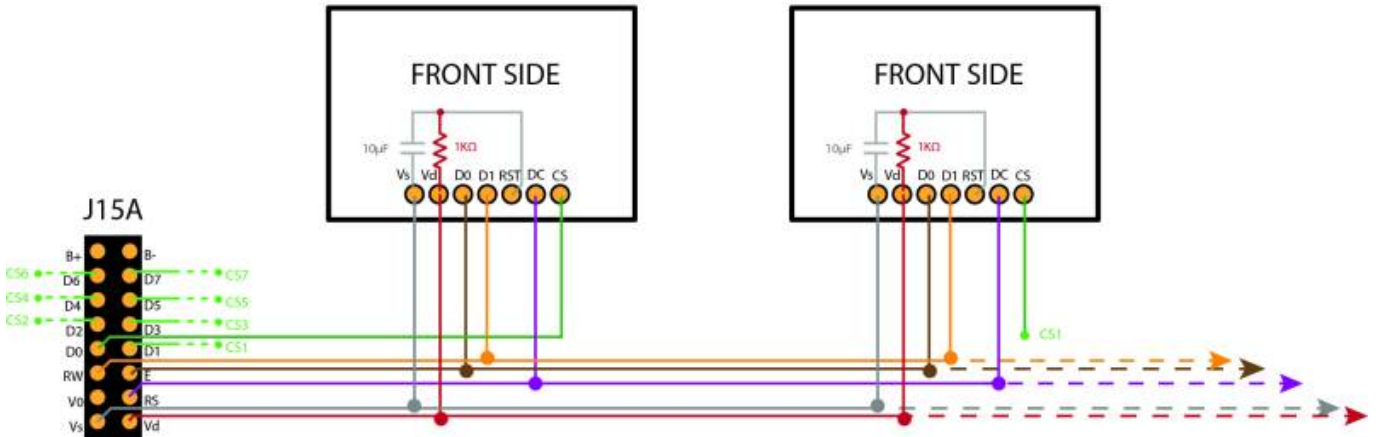

Supported Graphical-based Tested References

- SSD1306 based
- SSD1322 based

Supported Text-based Tested References

: Add supported text-based OLED references

[OLED Forum Thread](#)

Connections

SSD1306

SSD1306 - 128x64px - Pinout Connections

SSD1322

SSD1322 - 256x64px - Pinout Connections

Tech demo Videos

From:
<https://www.midibox.org/dokuwiki/> - **MIDIbox**

Permanent link:
<https://www.midibox.org/dokuwiki/doku.php?id=oled&rev=1467989873>

Last update: **2016/07/08 14:57**