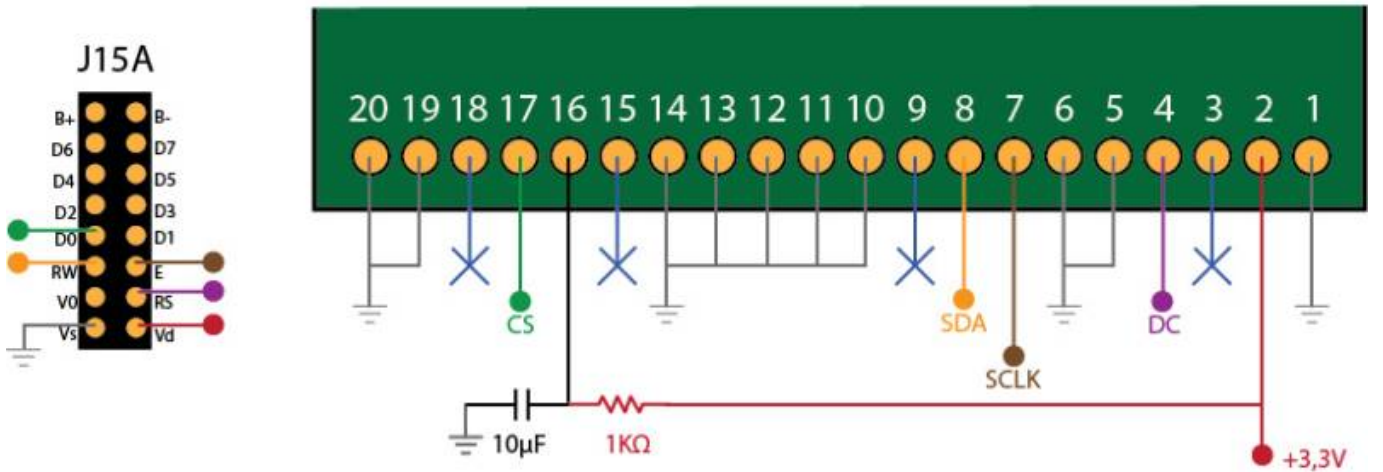

Supported Graphical-based Tested References

- SSD1306 based
- SSD1322 based

Supported Text-based Tested References

: Add supported text-based OLED references

[OLED Forum Thread](#)

Connections

SSD1306

SSD1306 - 128x64px - Pinout Connections

SSD1322

SSD1322 - 256x64px - Pinout Connections

Tech demo Videos

From:
<https://www.midibox.org/dokuwiki/> - **MIDIbox**

Permanent link:
<https://www.midibox.org/dokuwiki/doku.php?id=oled&rev=1467989873>

Last update: **2016/07/08 14:57**