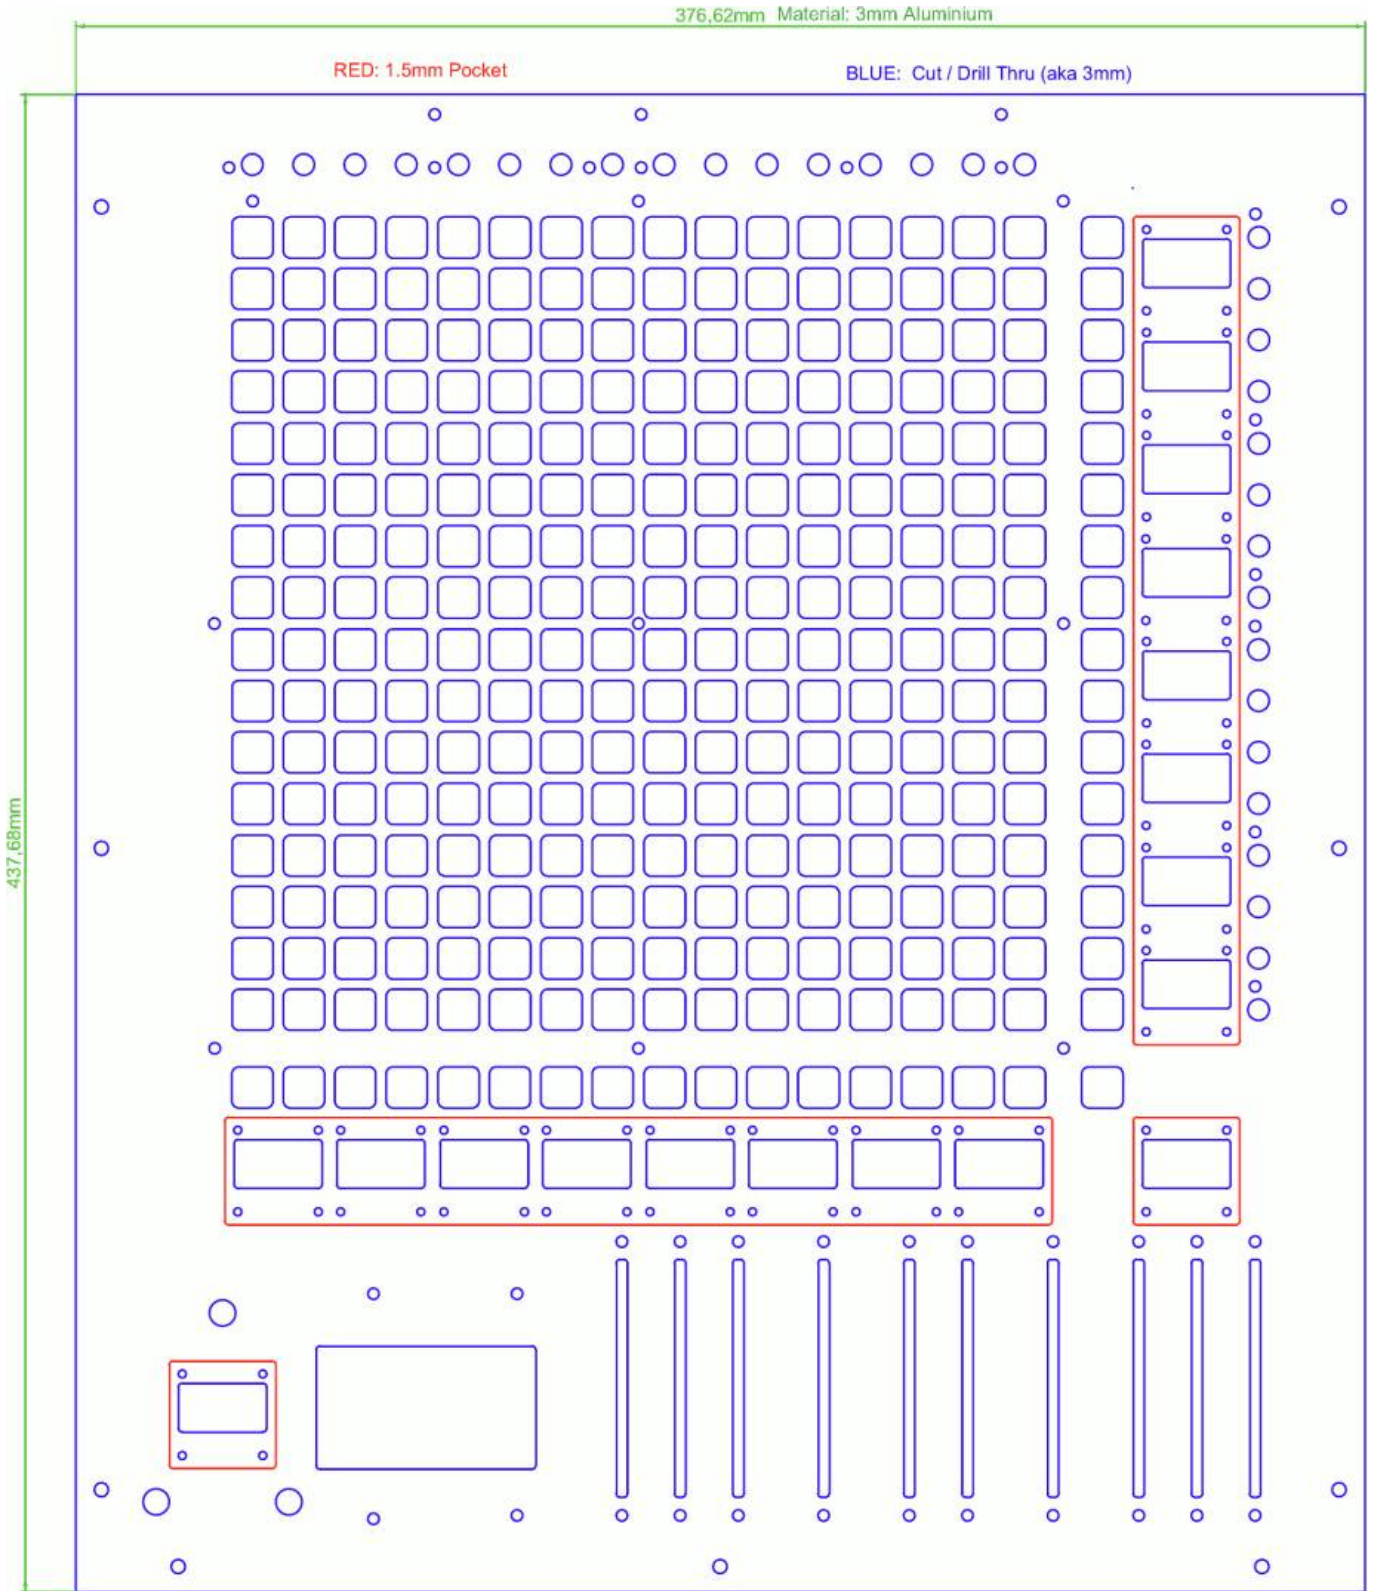

TM5 Housing

Panels

Frontpanel

Backpanel

Groundpanel

BLM-Acrylic Spacer

3mm Black Opak Acrylic [for example Formulor \(EU\)](#)
or US: [ponoko](#)

Protection-Glass for Screens

use 1mm Clear transparent Precision-Acrylic [for example Formulor \(EU\)](#) or US: [ponoko](#)

From:
<https://www.midibox.org/dokuwiki/> - **MIDIbox**

Permanent link:
<https://www.midibox.org/dokuwiki/doku.php?id=tm5-housing&rev=1673561975>