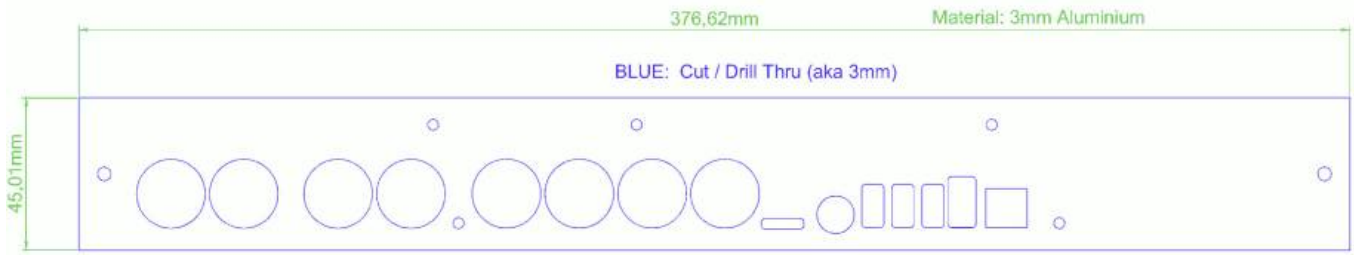

TM5 Housing

Panels

Frontpanel

Backpanel

Groundpanel

BLM-Acrylic Spacer

3mm Black Opak Acrylic [for example Formulor \(EU\)](#)
or US: [ponoko](#)

Protection-Glass for Screens