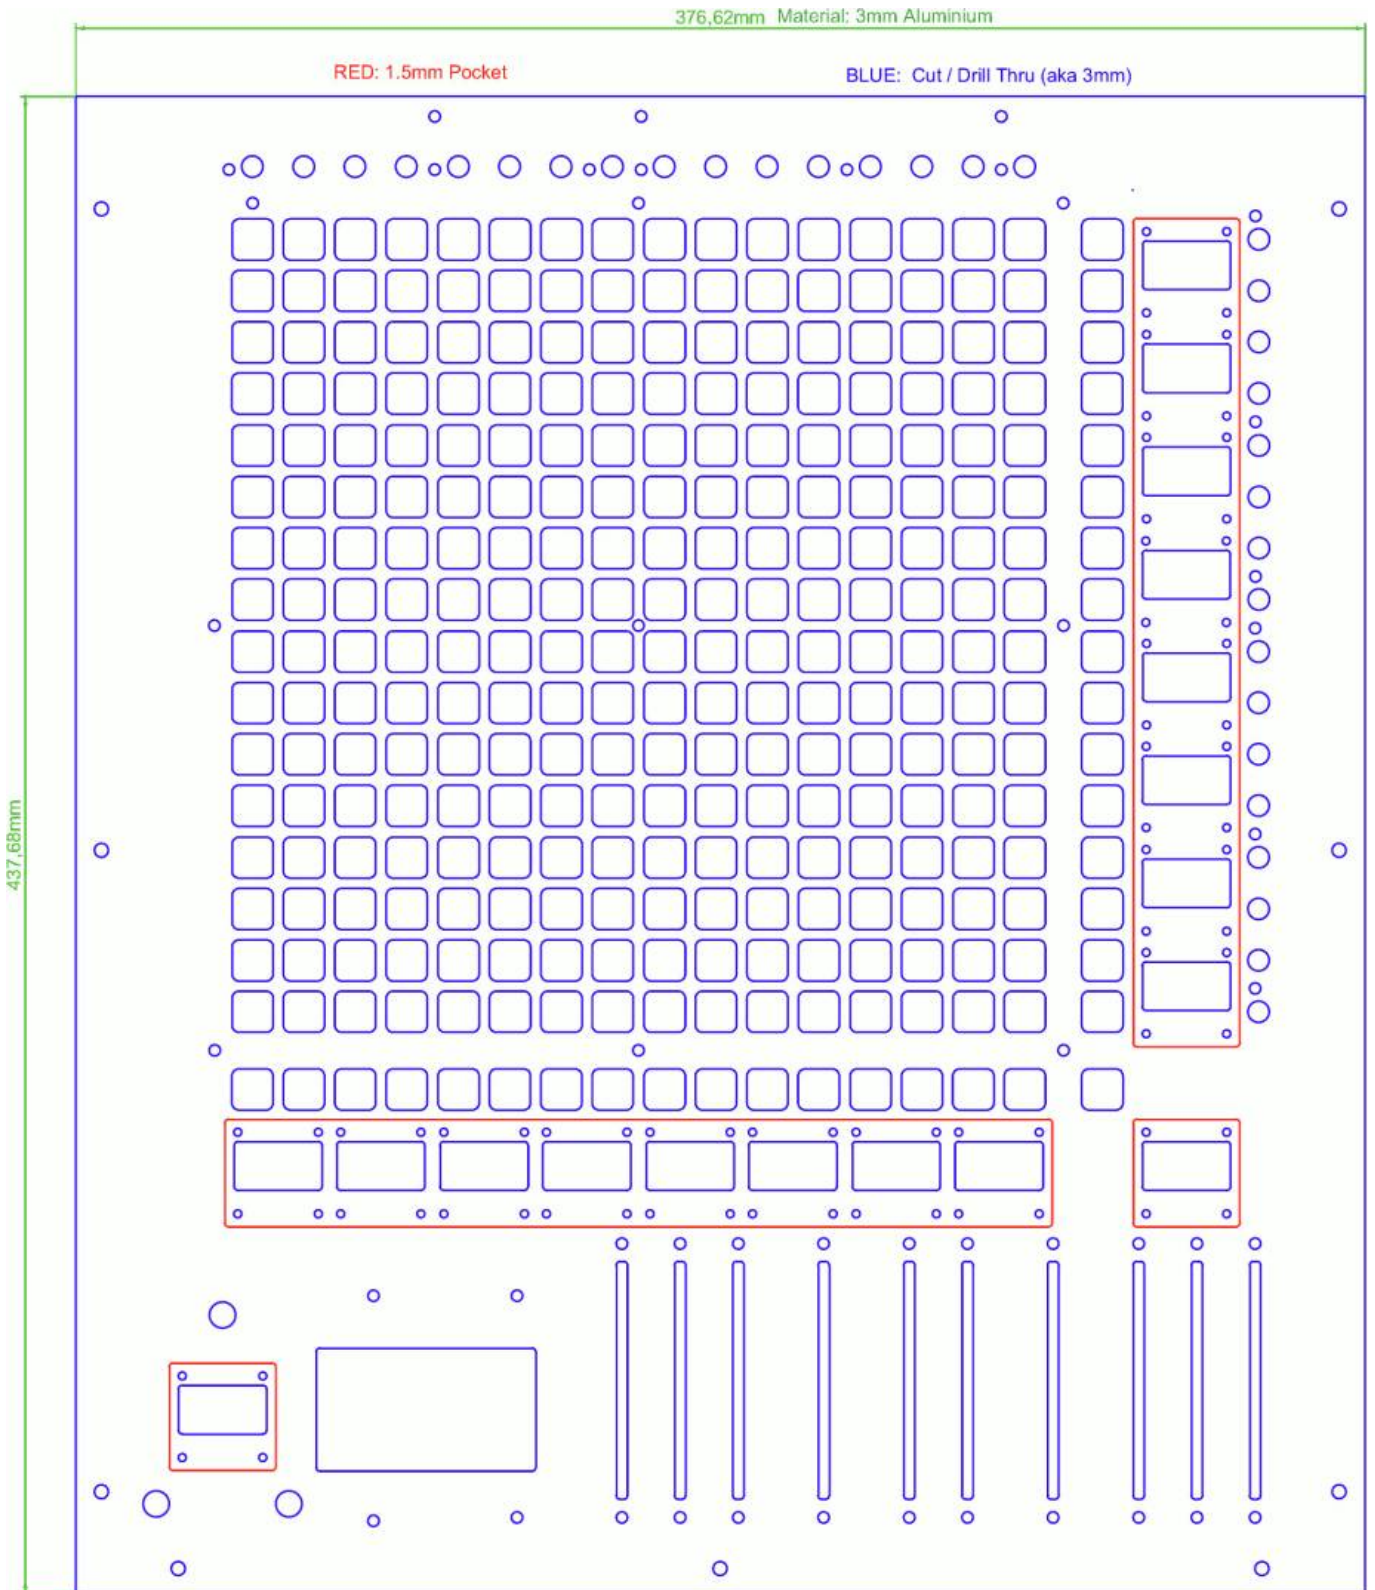

TM5 Housing

Panels

Frontpanel

Backpanel

Groundpanel

BLM-Acrylic Spacer

3mm Black Opak Acrylic [for example Formulor \(EU\)](#)
or [ponoko \(US\)](#)

Protection-Glass for Screens

use 1mm Clear transparent Precision-Acrylic for example [Formulor \(EU\)](#) or US: [ponoko](#)

From:
<https://www.midibox.org/dokuwiki/> - **MIDIbox**

Permanent link:
<https://www.midibox.org/dokuwiki/doku.php?id=tm5-housing&rev=1673562008>