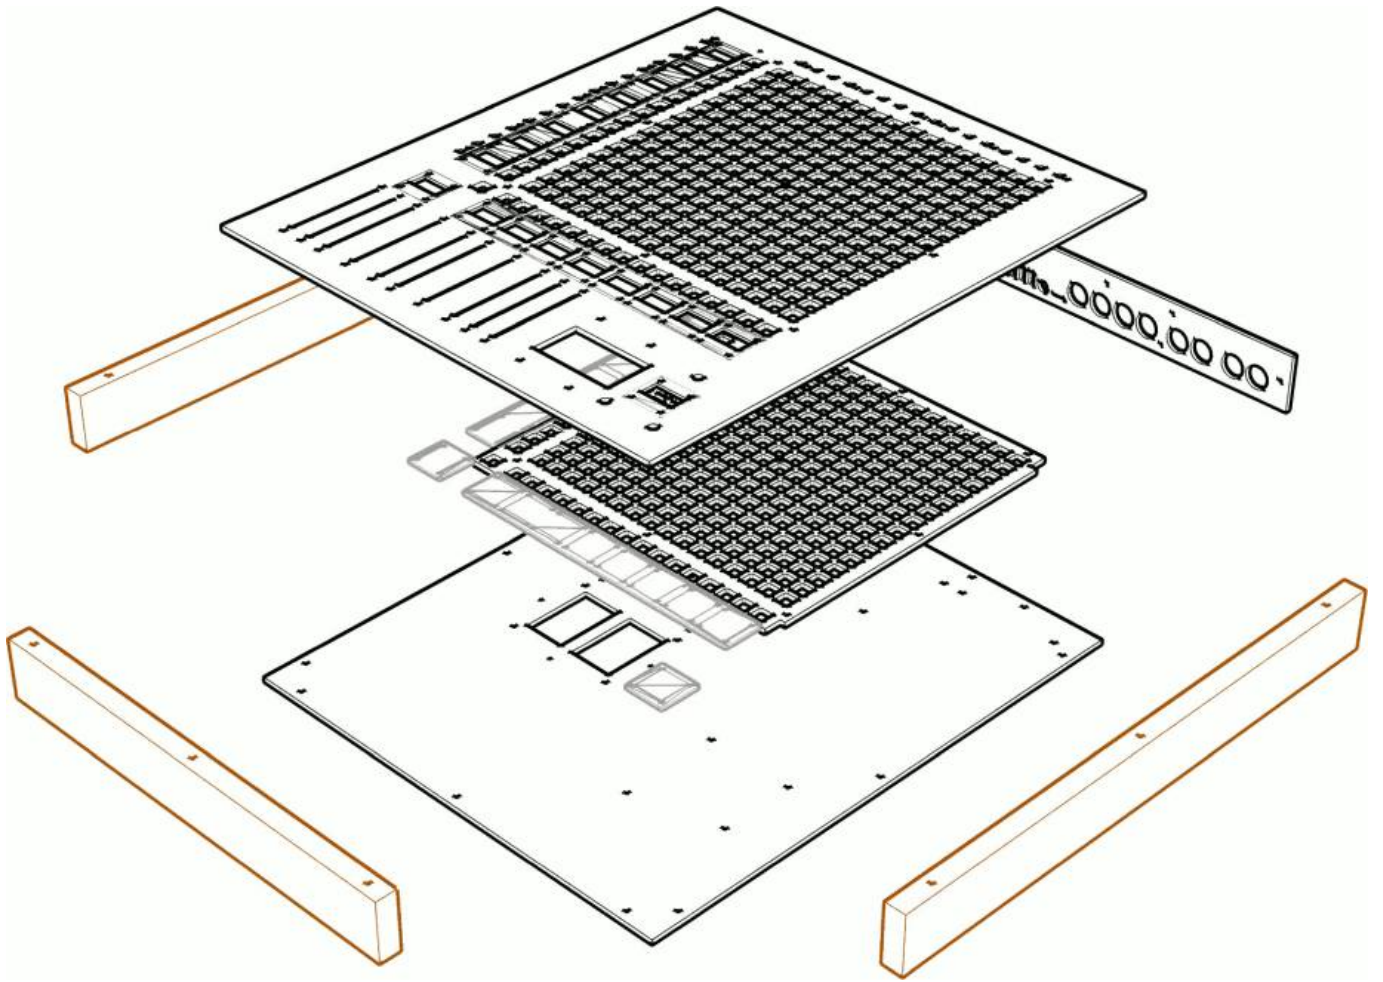

TM5 Housing

Panels

Frontpanel

Backpanel

Groundpanel

BLM-Acrylic Spacer

3mm Black Opak Acrylic [for example Formulor \(EU\)](#)
or [ponoko \(US\)](#)

Protection-Glass for Screens

use 1mm Clear transparent Precision-Acrylic [for example Formulor \(EU\)](#) or US: [ponoko](#)

From:
<https://www.midibox.org/dokuwiki/> - **MIDIbox**

Permanent link:
<https://www.midibox.org/dokuwiki/doku.php?id=tm5-housing&rev=1673562008>