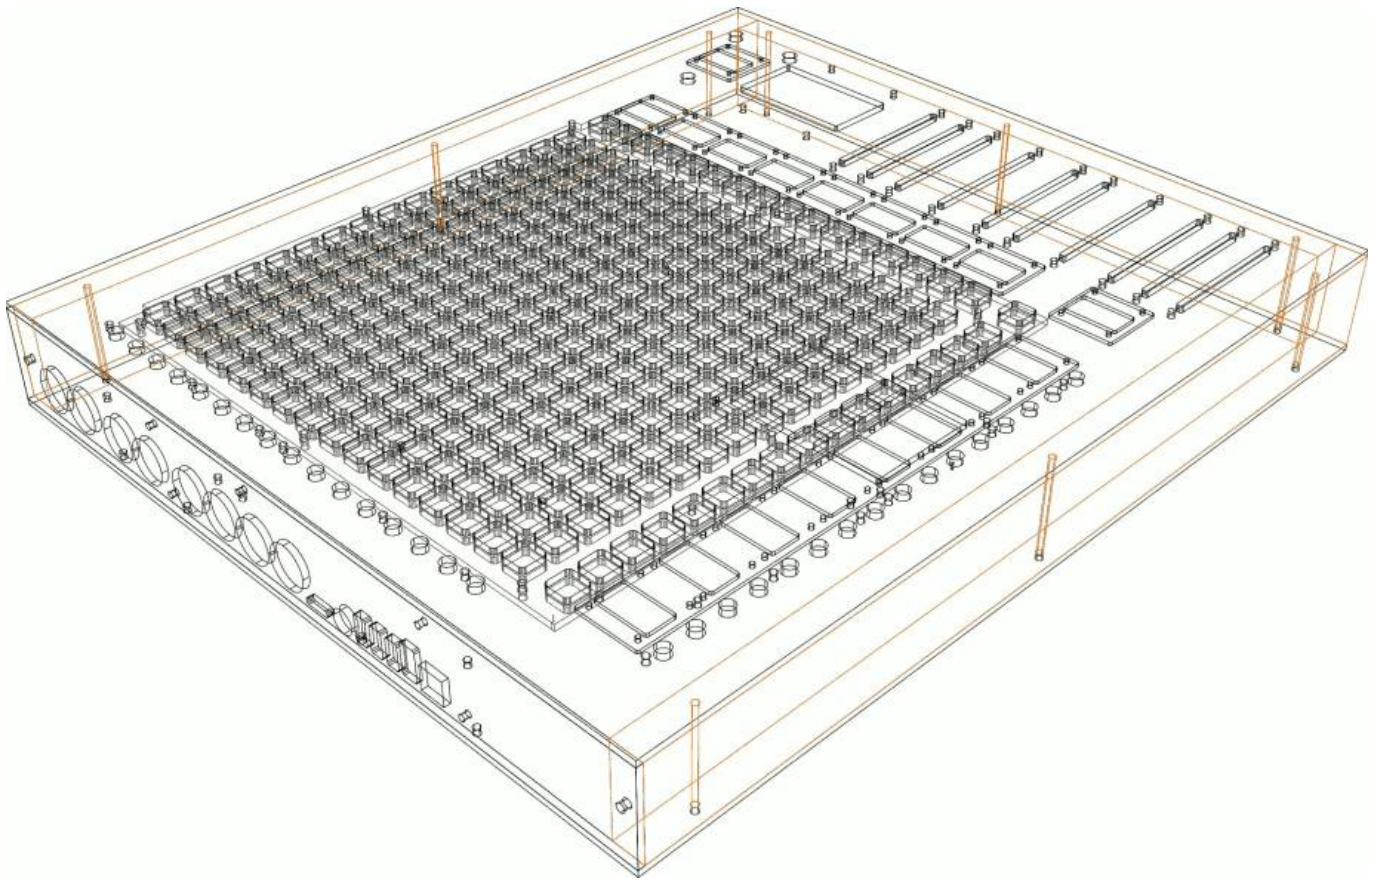

TM5 Housing

Panels

Frontpanel

Backpanel

Groundpanel

BLM-Acrylic Spacer

3mm Black Opak Acrylic [for example Formulor \(EU\)](#)
or [ponoko \(US\)](#)

Protection-Glass for Screens

use 1mm Clear transparent Precision-Acrylic [for example Formulor \(EU\)](#) or US: [ponoko](#)

From:
<https://www.midibox.org/dokuwiki/> - **MIDIbox**

Permanent link:
<https://www.midibox.org/dokuwiki/doku.php?id=tm5-housing&rev=1673562008>