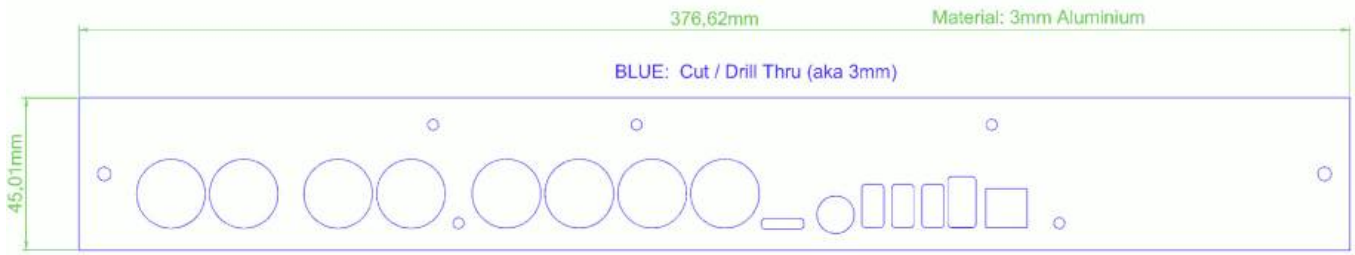

TM5 Housing

Panels

Frontpanel

Backpanel

Groundpanel

BLM-Acrylic Spacer

3mm Black Opak Acrylic [for example Formulor \(EU\)](#)
or [ponoko \(US\)](#)

Protection-Glass for Screens