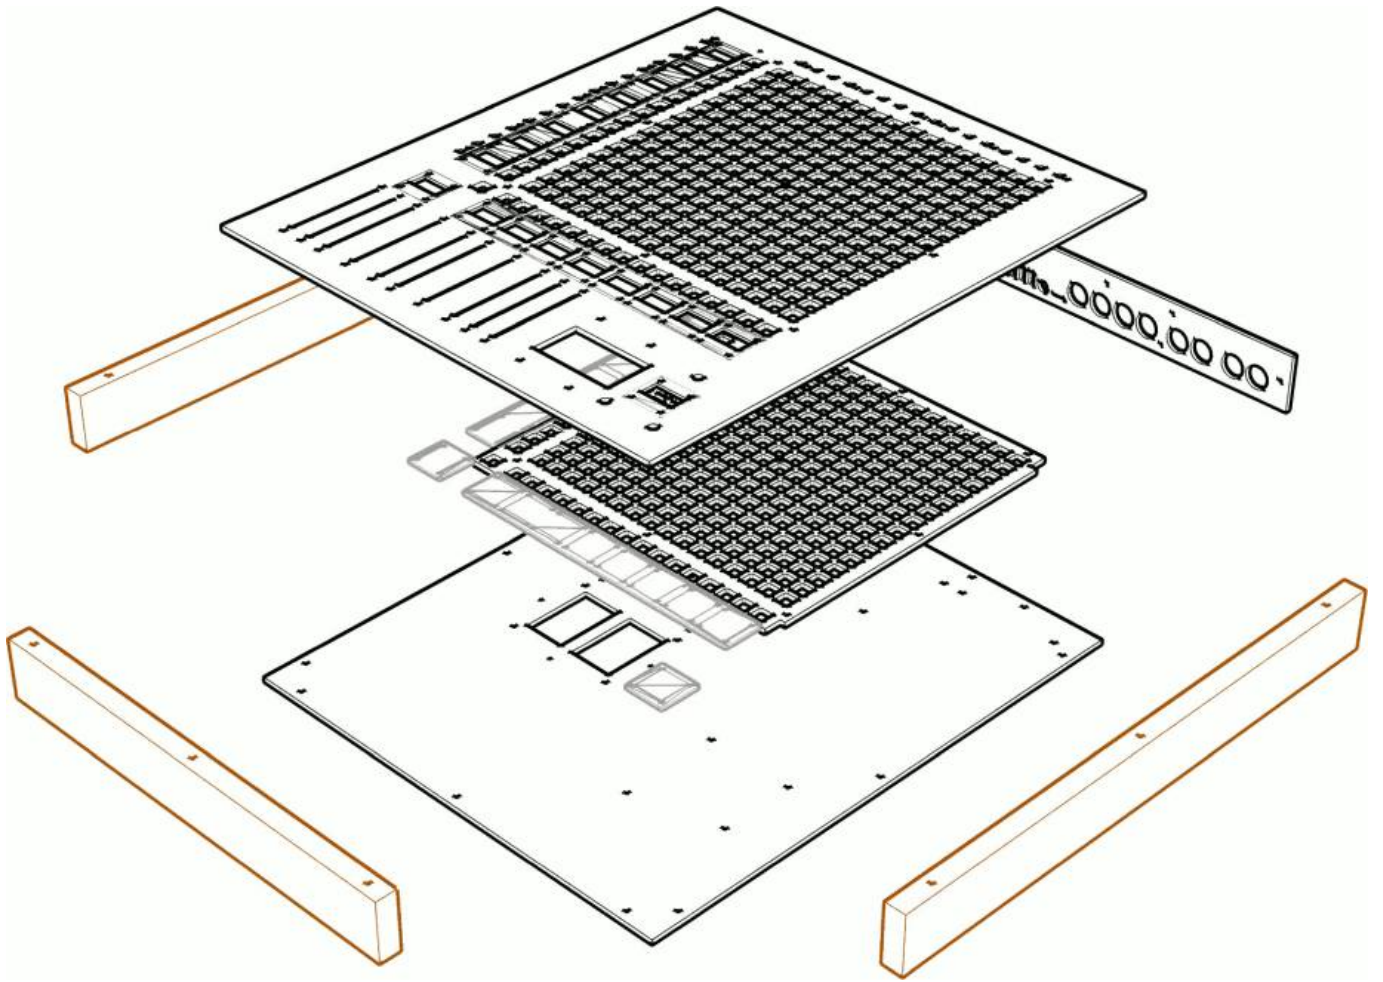

TM5 Housing

Panels

Frontpanel

Backpanel

Groundpanel

BLM-Acrylic Spacer

3mm Black Opak Acrylic [for example Formulor \(EU\)](#)
or [ponoko \(US\)](#)

Protection-Glass for Screens

use 1mm Clear transparent Precision-Acrylic [for example Formulor \(EU\)](#)
or [ponoko \(US\)](#)

From:
<https://www.midibox.org/dokuwiki/> - **MIDIbox**

Permanent link:
<https://www.midibox.org/dokuwiki/doku.php?id=tm5-housing&rev=1673562024>