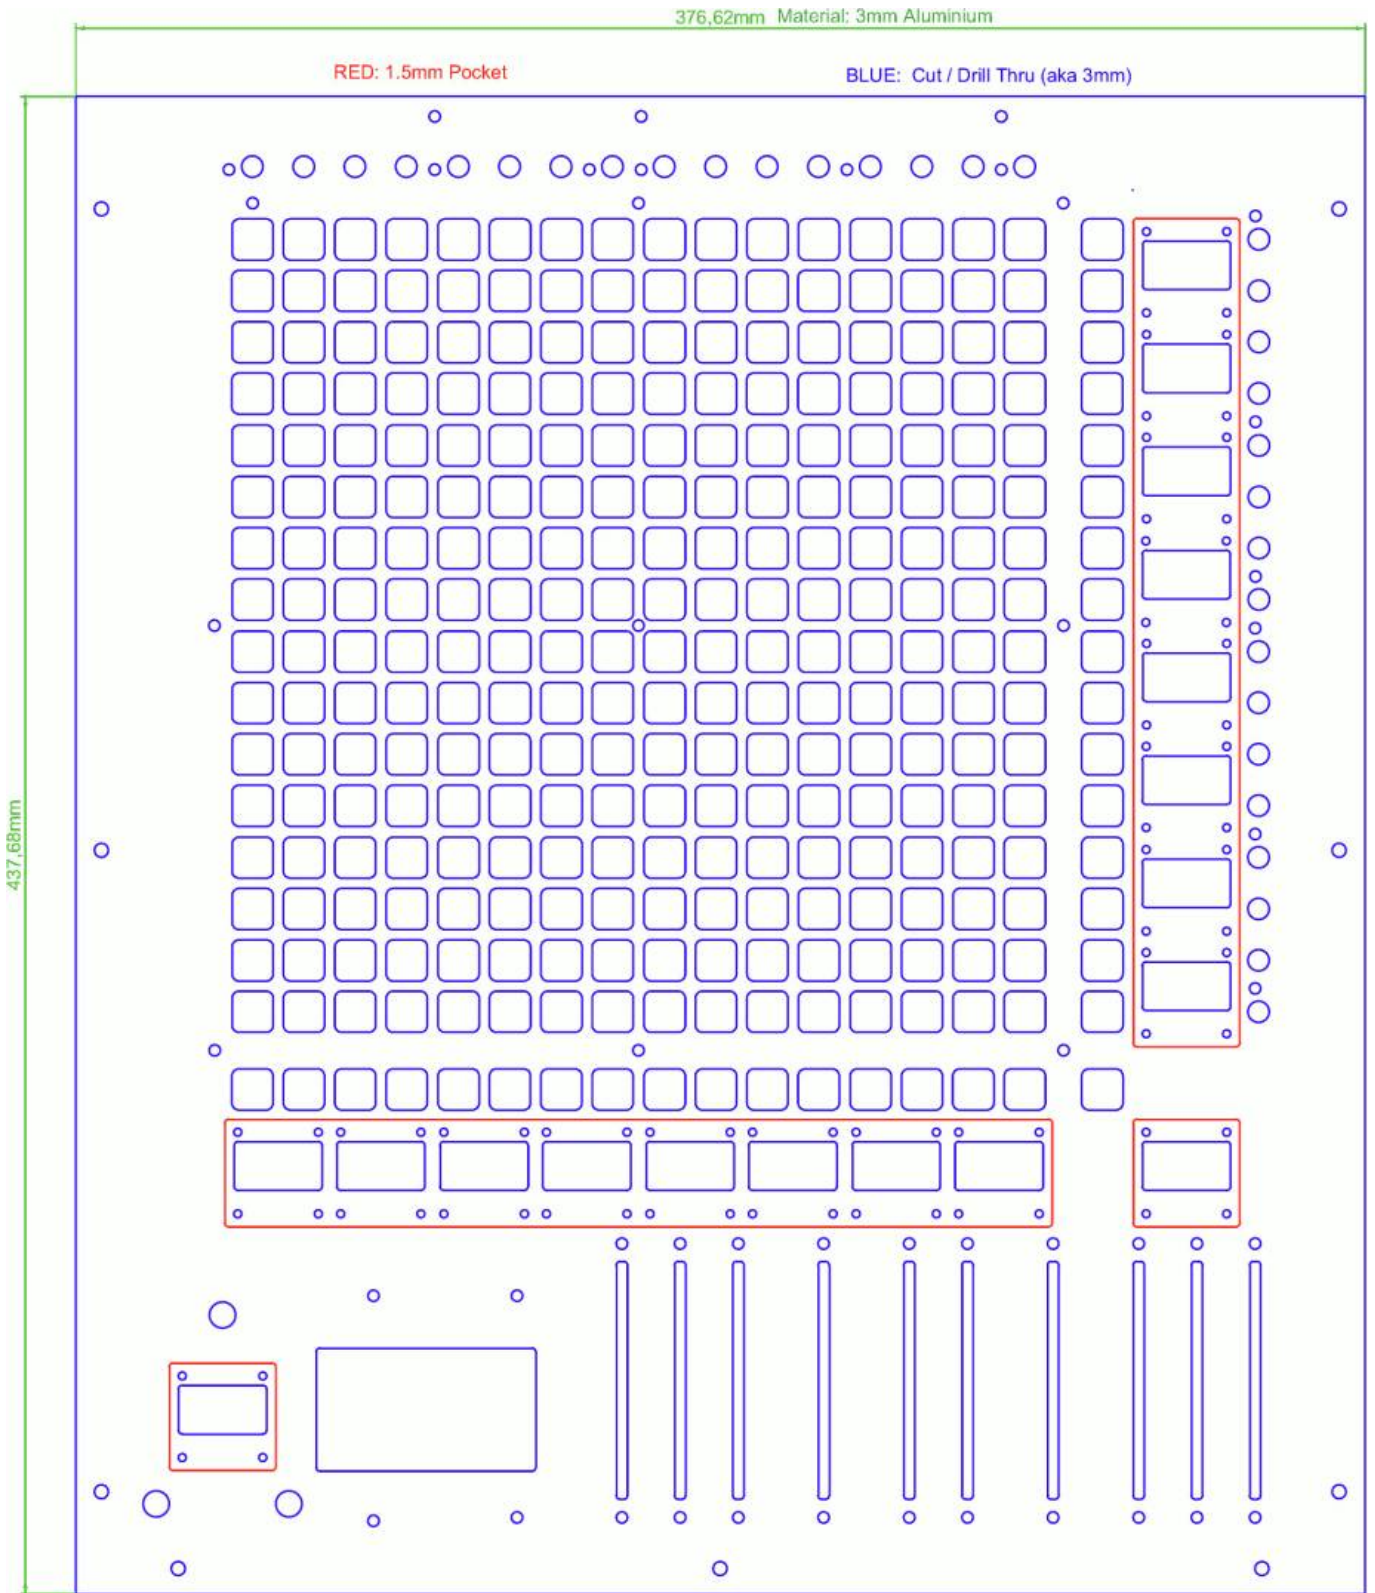

TM5 Housing

Panels

Frontpanel

Backpanel

Groundpanel

BLM-Acrylic Spacer

3mm Black Opak Acrylic [for example Formulor \(EU\)](#)
or [ponoko \(US\)](#)

Protection-Glass for Screens

use 1mm Clear transparent Precision-Acrylic [for example Formulor \(EU\)](#)
or [ponoko \(US\)](#)

From:
<https://www.midibox.org/dokuwiki/> - **MIDIbox**

Permanent link:
<https://www.midibox.org/dokuwiki/doku.php?id=tm5-housing&rev=1673562024>