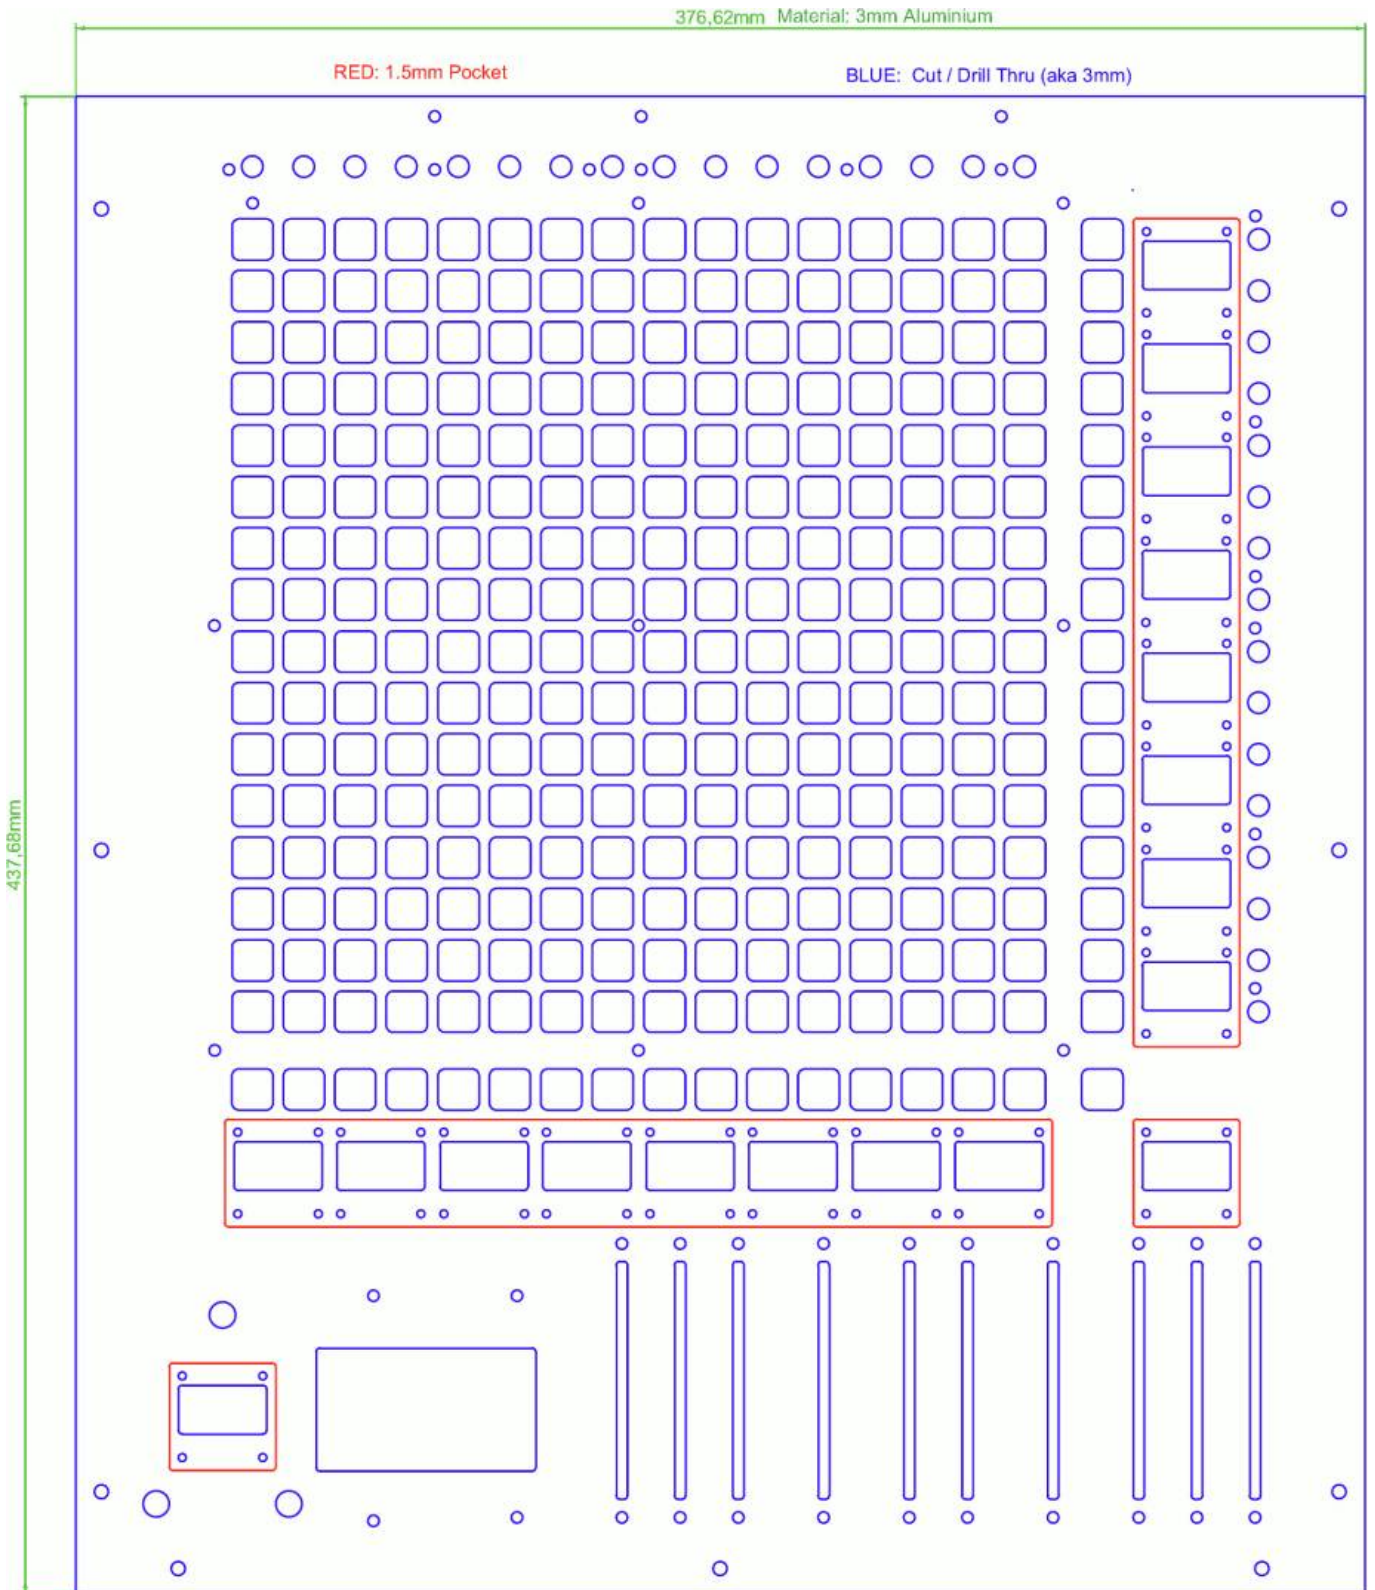

TM5 Housing

Panels

Frontpanel

Backpanel

Groundpanel

BLM-Acrylic Spacer

3mm Black Opak Acrylic [for example Formulor \(EU\)](#)
or [ponoko \(US\)](#)

Protection-Glass for Screens

use 1mm Clear transparent Precision-Acrylic [for example Formulor \(EU\)](#)
or [ponoko \(US\)](#)

Wooden Side Panels

3x Wooden 15mm Panels, DIY or ask your local carpenter or hardwarestore

From: <https://www.midibox.org/dokuwiki/> - **MIDIbox**