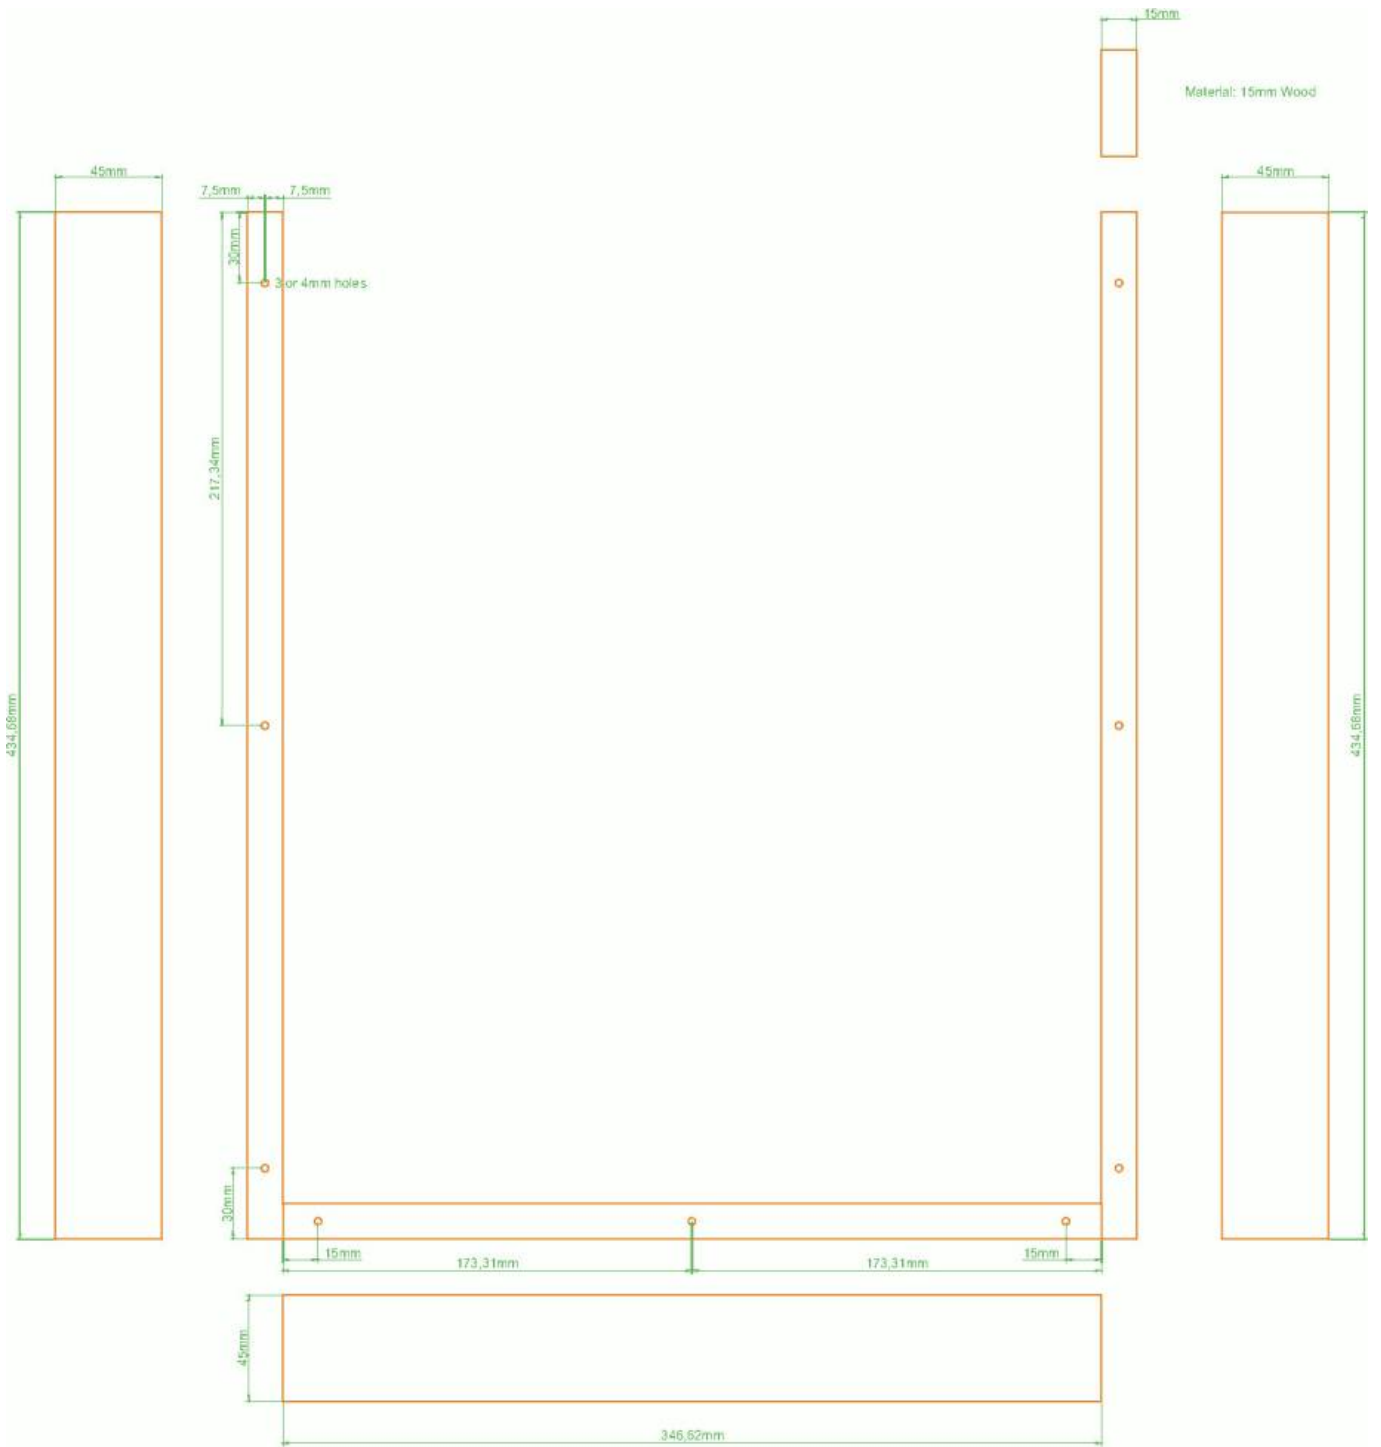

TM5 Housing

Panels

Frontpanel

Backpanel

Groundpanel

BLM-Acrylic Spacer

3mm Black Opak Acrylic [for example Formulor \(EU\)](#)
or [ponoko \(US\)](#)

Protection-Glass for Screens

use 1mm Clear transparent Precision-Acrylic [for example Formulor \(EU\)](#)
or [ponoko \(US\)](#)

Wooden Side Panels

3x Wooden 15mm Panels, DIY or ask your local carpenter or hardwarestore

From: <https://www.midibox.org/dokuwiki/> - **MIDIbox**