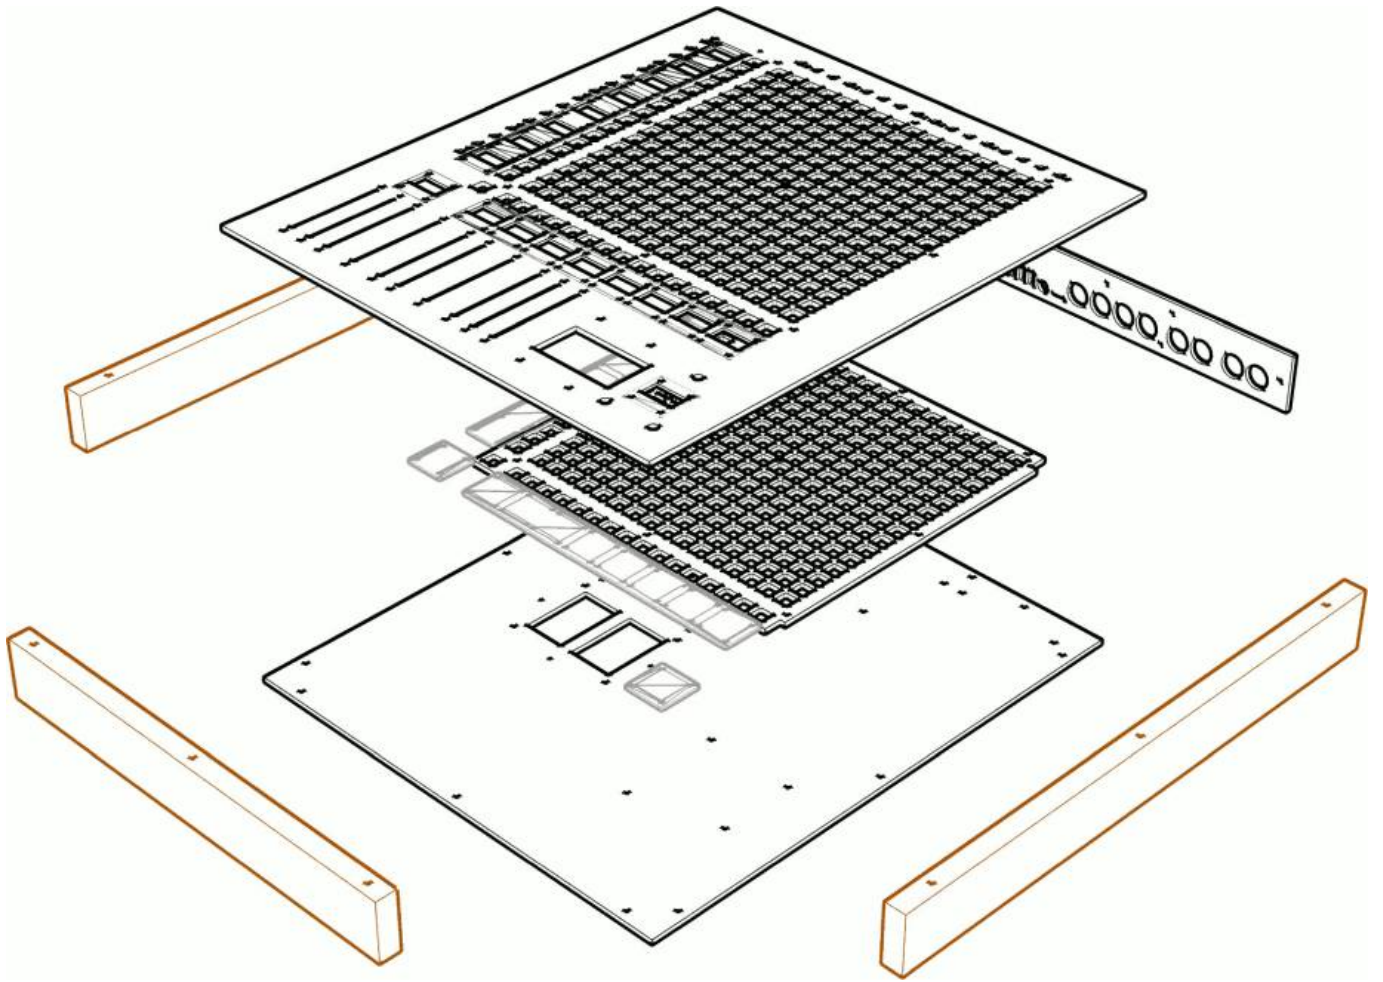

TM5 Housing

Panels

Frontpanel

Backpanel

Groundpanel

BLM-Acrylic Spacer

3mm Black Opak Acrylic [for example Formulor \(EU\)](#)
or [ponoko \(US\)](#)

Protection-Glass for Screens

use 1mm Clear transparent Precision-Acrylic [for example Formulor \(EU\)](#)
or [ponoko \(US\)](#)

Wooden Side Panels

3x Wooden 15mm Panels, DIY or ask your local carpenter or hardwarestore

From: <https://www.midibox.org/dokuwiki/> - **MIDIbox**