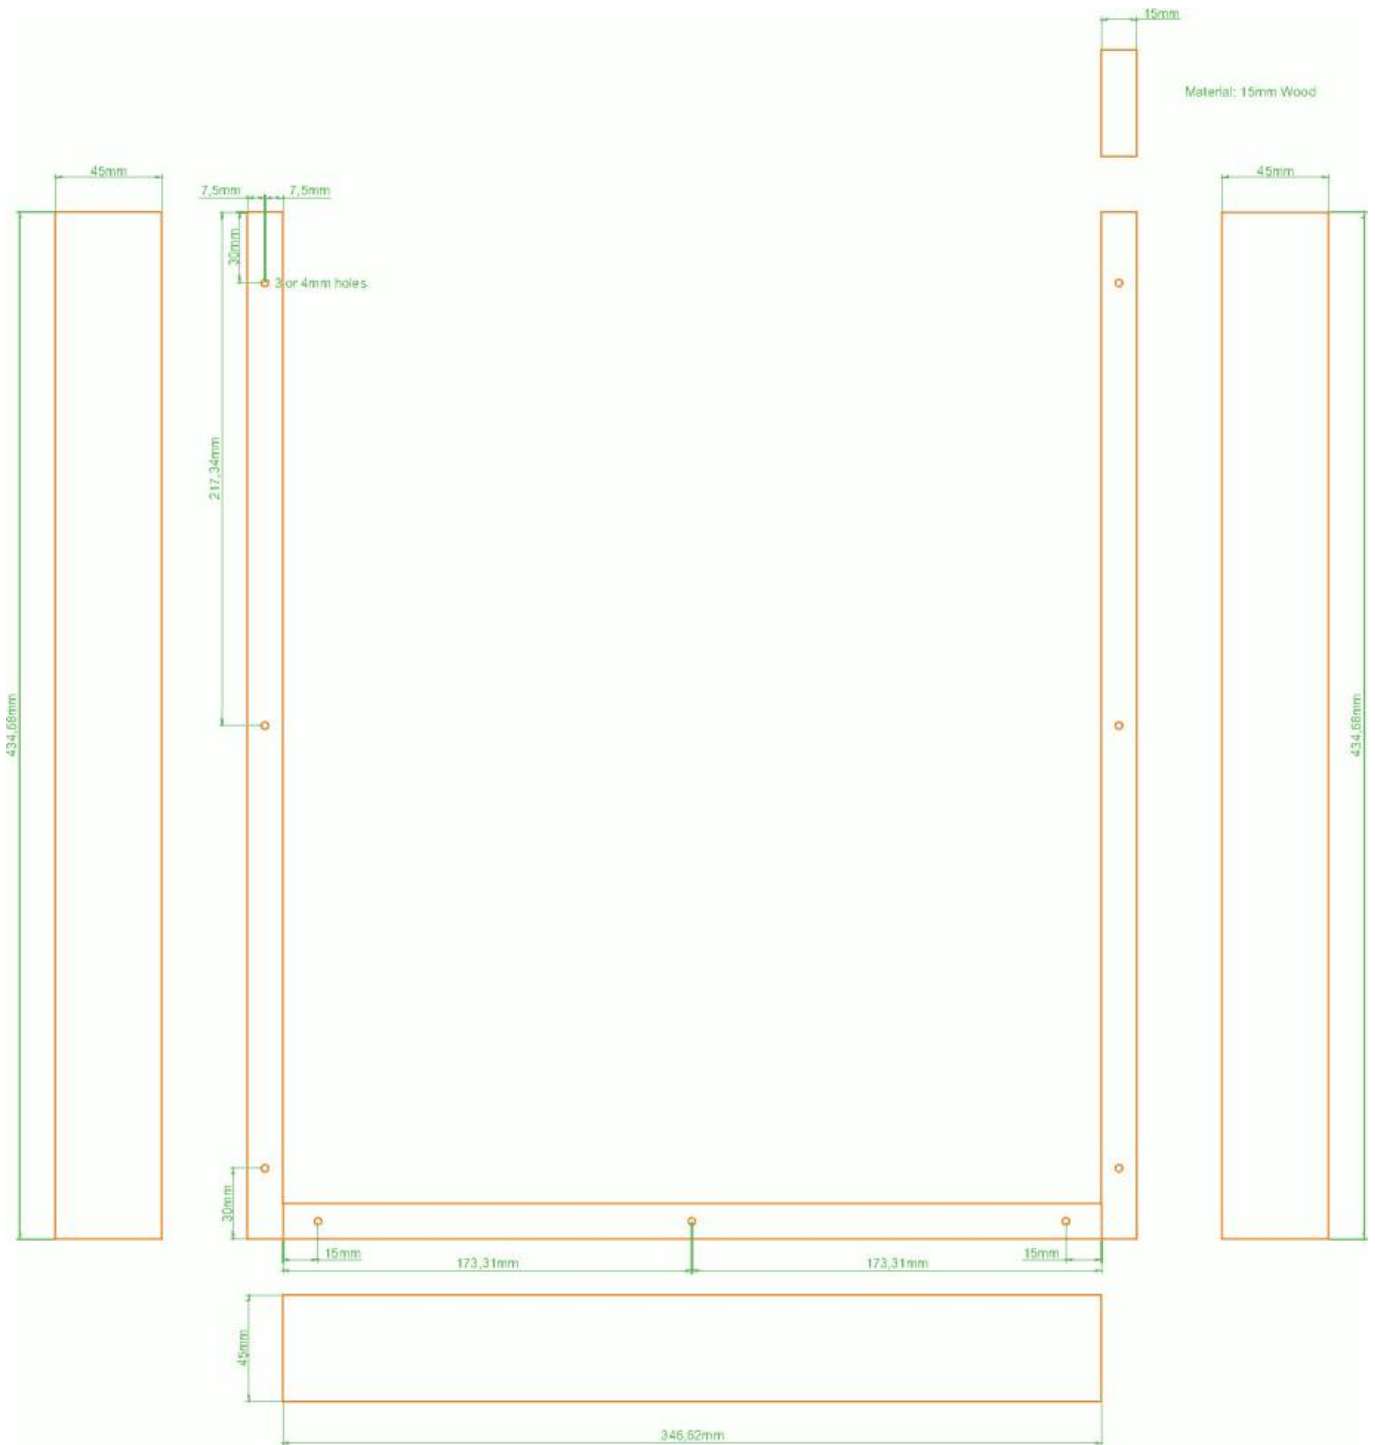

From: <https://www.midibox.org/dokuwiki/> - **MIDIbox**

Permanent link: <https://www.midibox.org/dokuwiki/doku.php?id=tm5-housing&rev=1673562348>

Last update: **2023/01/12 22:25**