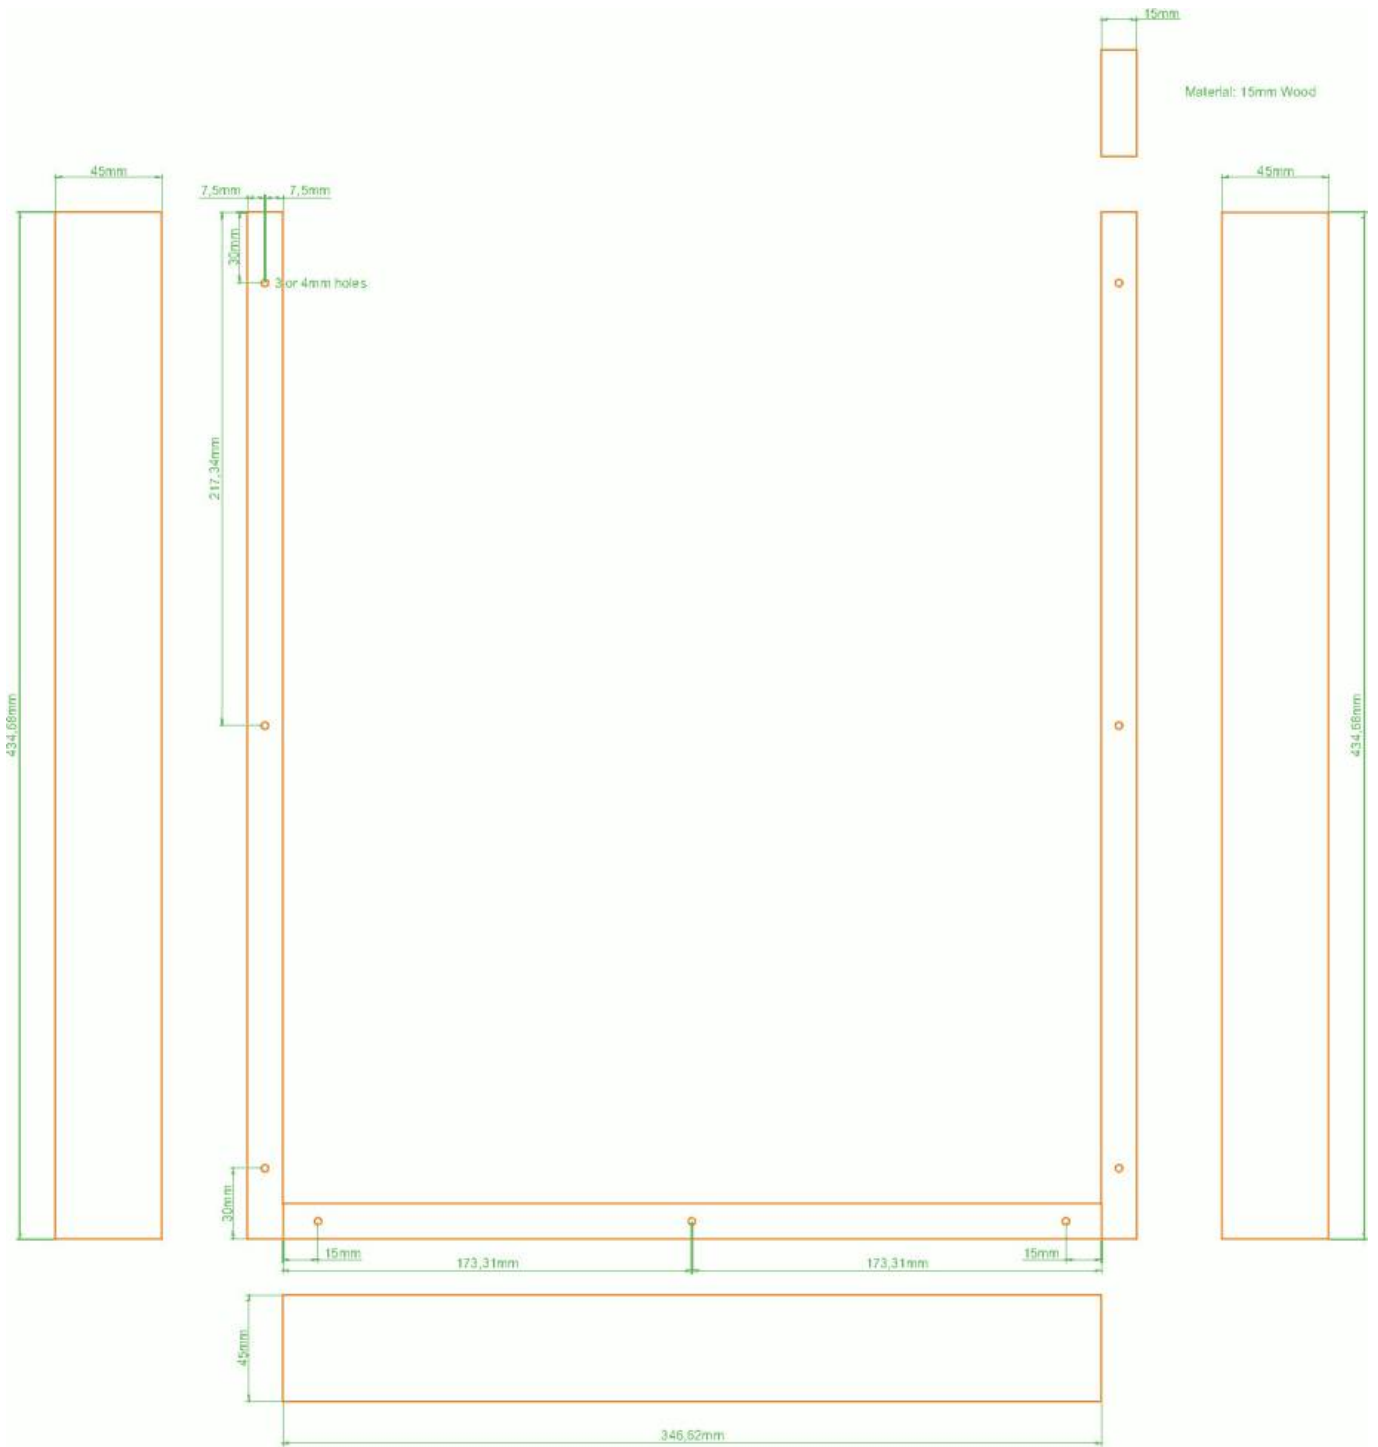

TM5 Housing

Panels

Frontpanel

Backpanel

Groundpanel

BLM-Acrylic Spacer

3mm Black Opak Acrylic [for example Formulor \(EU\)](#)
or [ponoko \(US\)](#)

Protection-Glass for Screens

use 1mm Clear transparent Precision-Acrylic [for example Formulor \(EU\)](#)
or [ponoko \(US\)](#)

Wooden Side Panels

3x Wooden 15mm Panels, DIY or ask your local carpenter or hardwarestore

From: <https://www.midibox.org/dokuwiki/> - **MIDIbox**