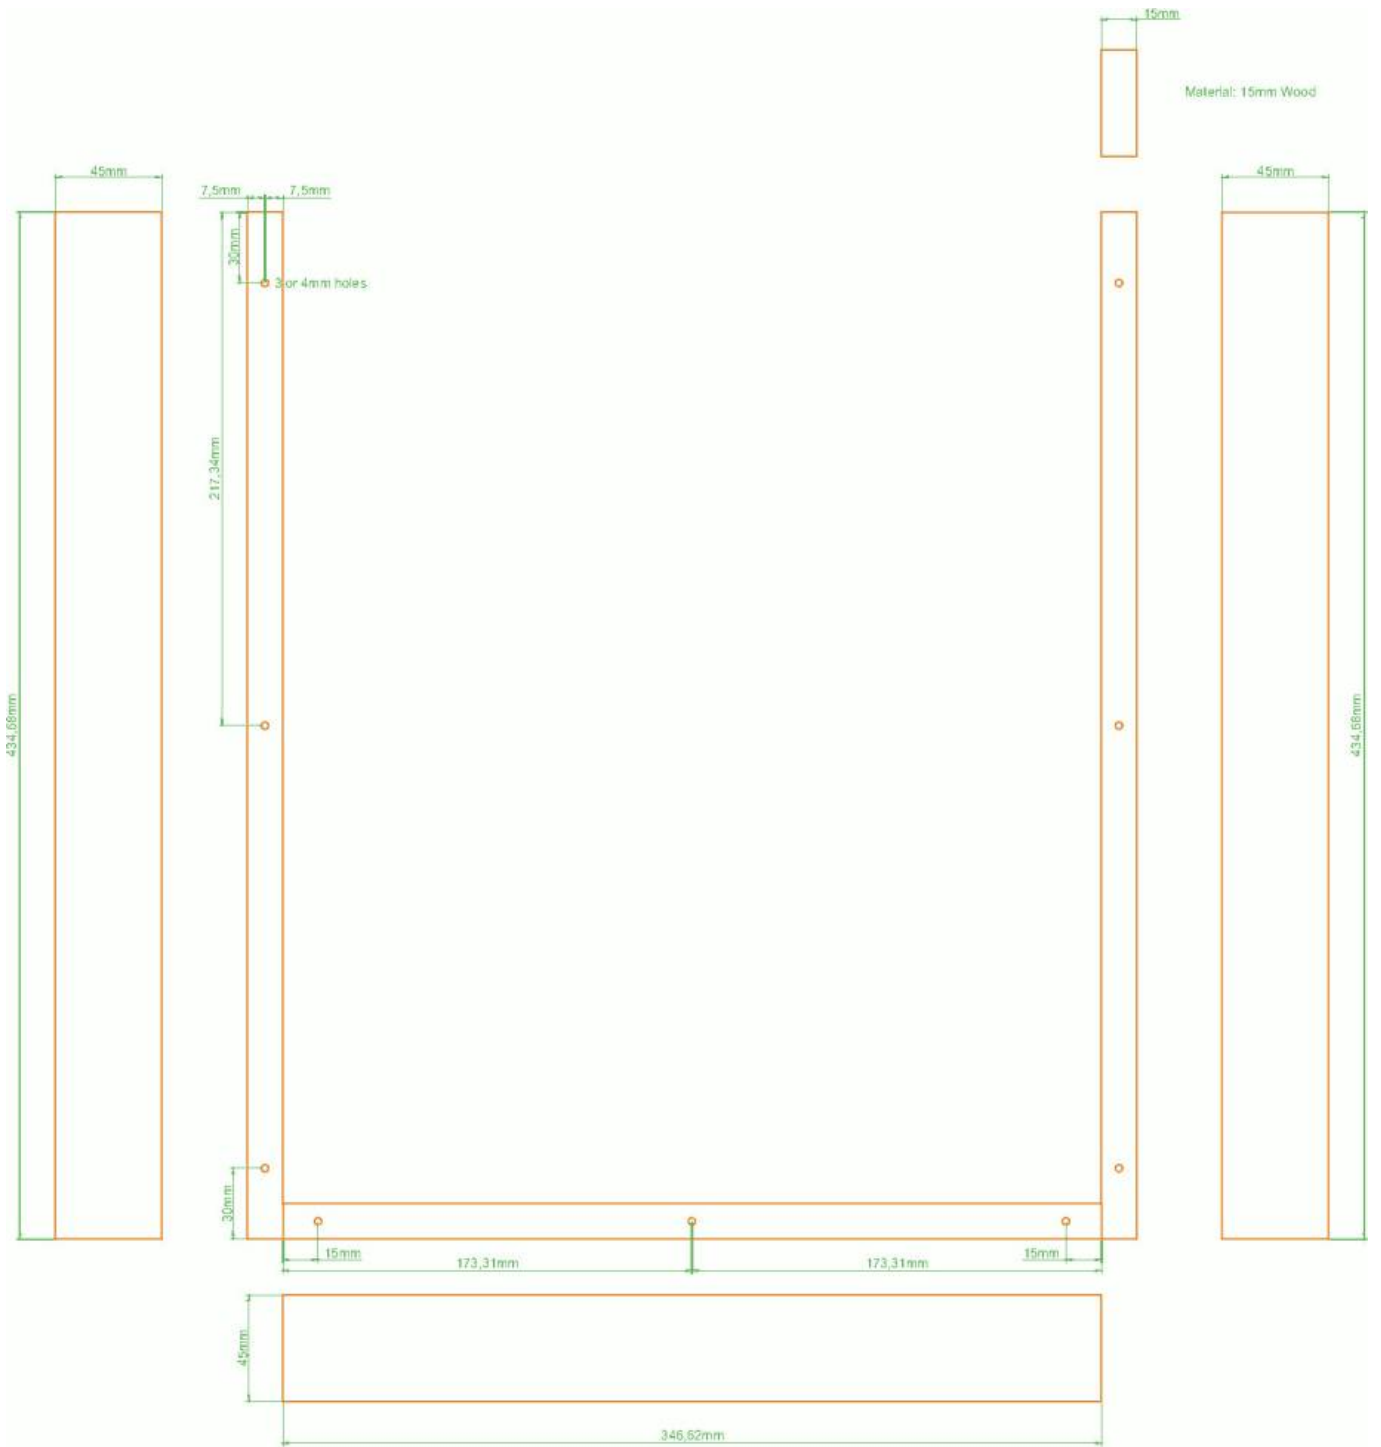

From: <https://www.midibox.org/dokuwiki/> - **MIDIbox**

Permanent link: <https://www.midibox.org/dokuwiki/doku.php?id=tm5-housing&rev=1673562859>

Last update: **2023/01/12 22:34**