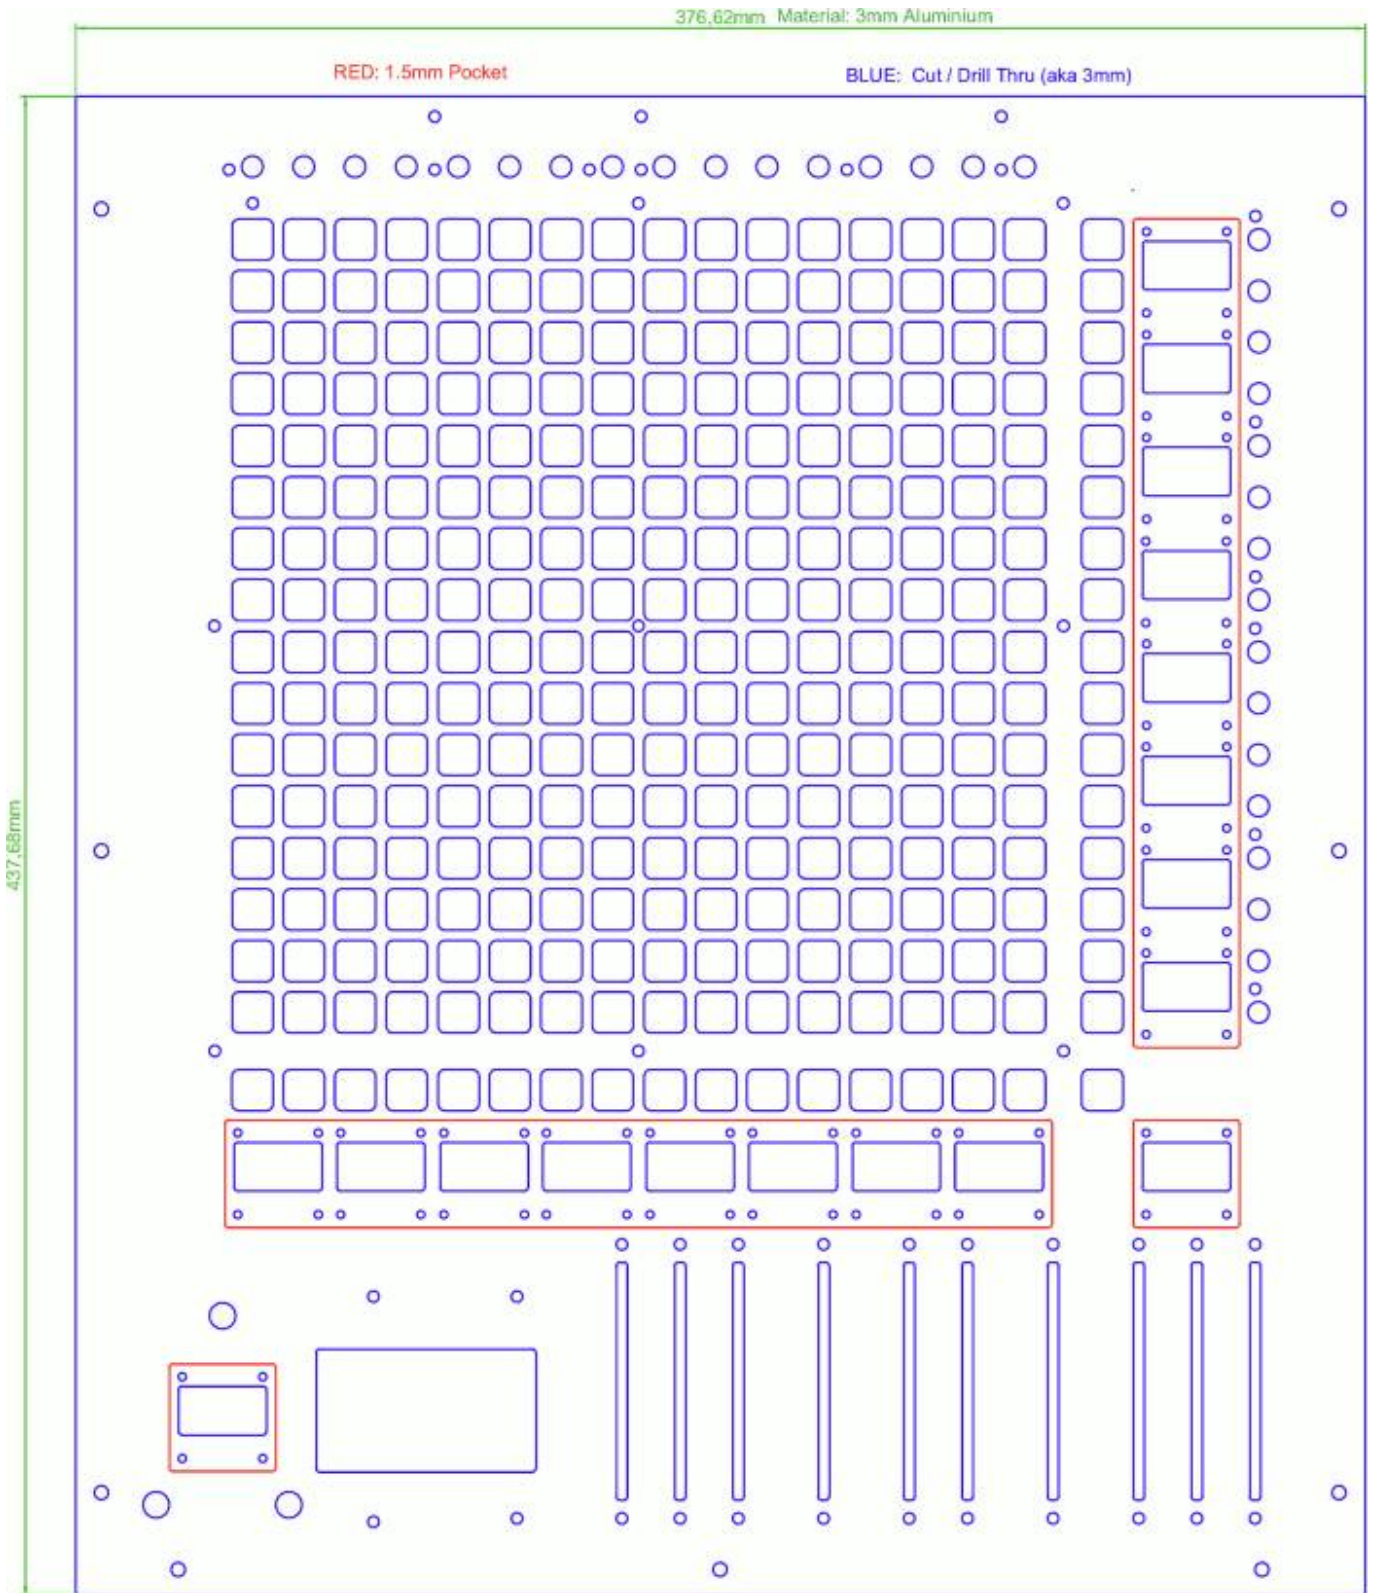

TM5 Housing

this is the Housing for [Triggermatrix5](#)

Panels

Frontpanel

[tm5-frontpanel.zip](#)

Backpanel

[tm5-backpanel.zip](#)

Groundpanel

[tm5-groundpanel.zip](#)

BLM-Acrylic Spacer

optimized file for Formulartm5-blm-spacer.zip
3mm Black Opak Acrylic for example Formolor (EU)
or ponoko (US)

Protection-Glass for Screens

use 1mm Clear transparent Precision-Acrylic [for example Formulor \(EU\)](#)
or [ponoko \(US\)](#)

2 Pairs off Protection Screens, optimized for formular: [tm5-lcd-protection.zip](#)

more Protection Screens, optimized for formular: [tm5-lcd-protection-mehrere.zip](https://www.midibox.org/dokuwiki/tm5-lcd-protection-mehrere.zip)

Wooden Side Panels

3x Wooden 15mm Panels, DIY or ask your local carpenter or hardwarestore

From: <https://www.midibox.org/dokuwiki/> - **MIDIbox**

Permanent link: <https://www.midibox.org/dokuwiki/doku.php?id=tm5-housing&rev=1673569427>