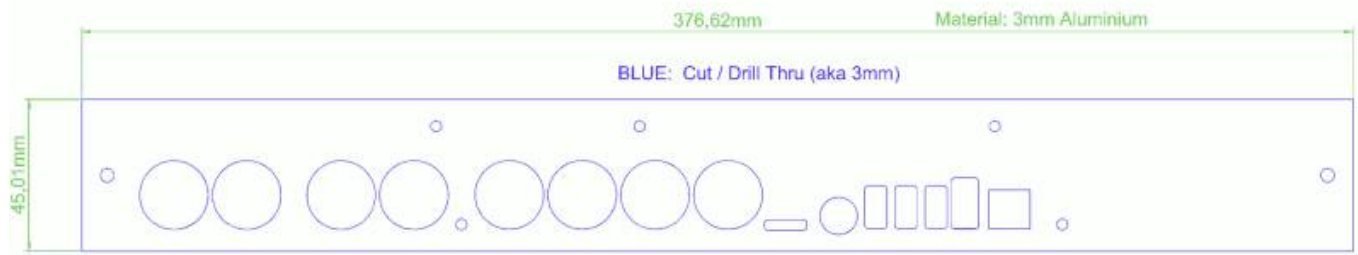

TM5 Housing

this is the Housing for [Triggermatrix5](#)

Panels

Frontpanel

[tm5-frontpanel.zip](#)

Backpanel

[tm5-backpanel.zip](#)

Groundpanel