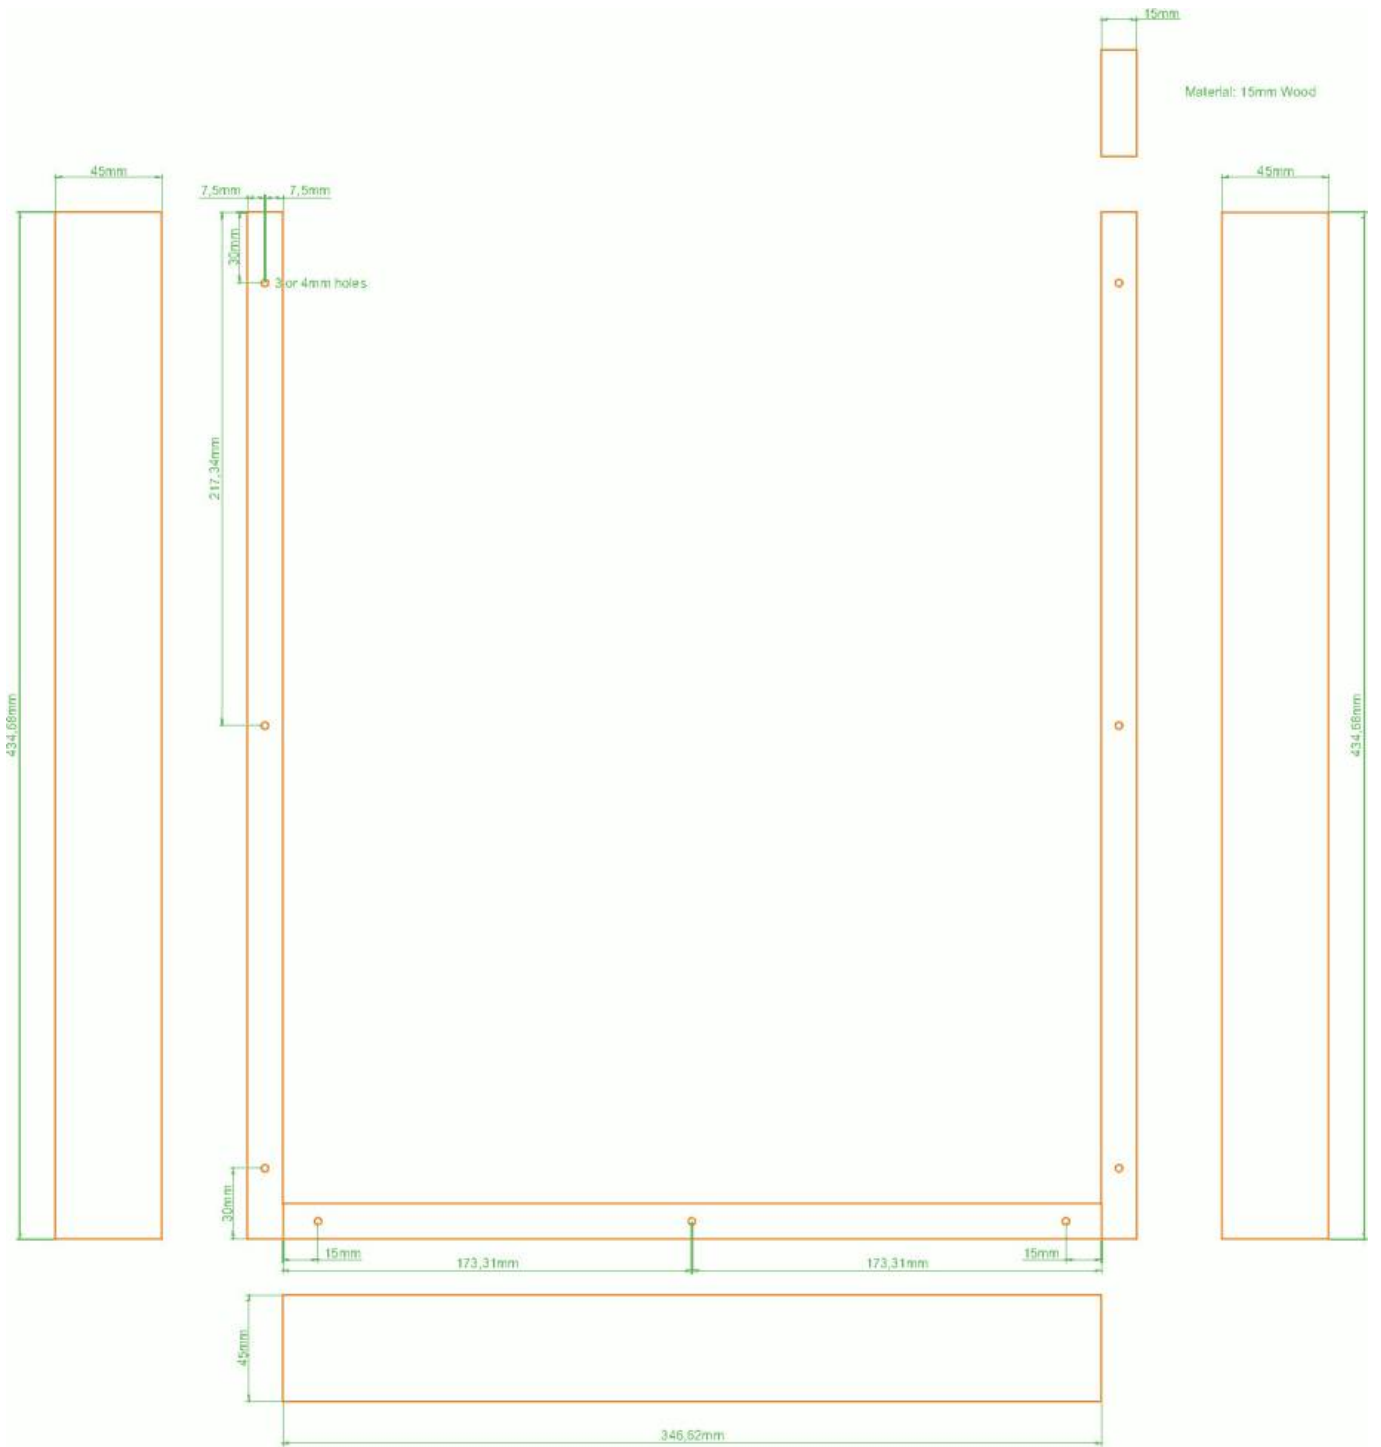

2 Pairs off Protection Screens, optimized for formular: [tm5-lcd-protection.zip](#)

more Protection Screens, optimized for formular: [tm5-lcd-protection-mehrere.zip](https://www.midibox.org/dokuwiki/tm5-lcd-protection-mehrere.zip)

Wooden Side Panels

3x Wooden 15mm Panels, DIY or ask your local carpenter or hardwarestore

From: <https://www.midibox.org/dokuwiki/> - **MIDIbox**

Permanent link: <https://www.midibox.org/dokuwiki/doku.php?id=tm5-housing&rev=1673569427>