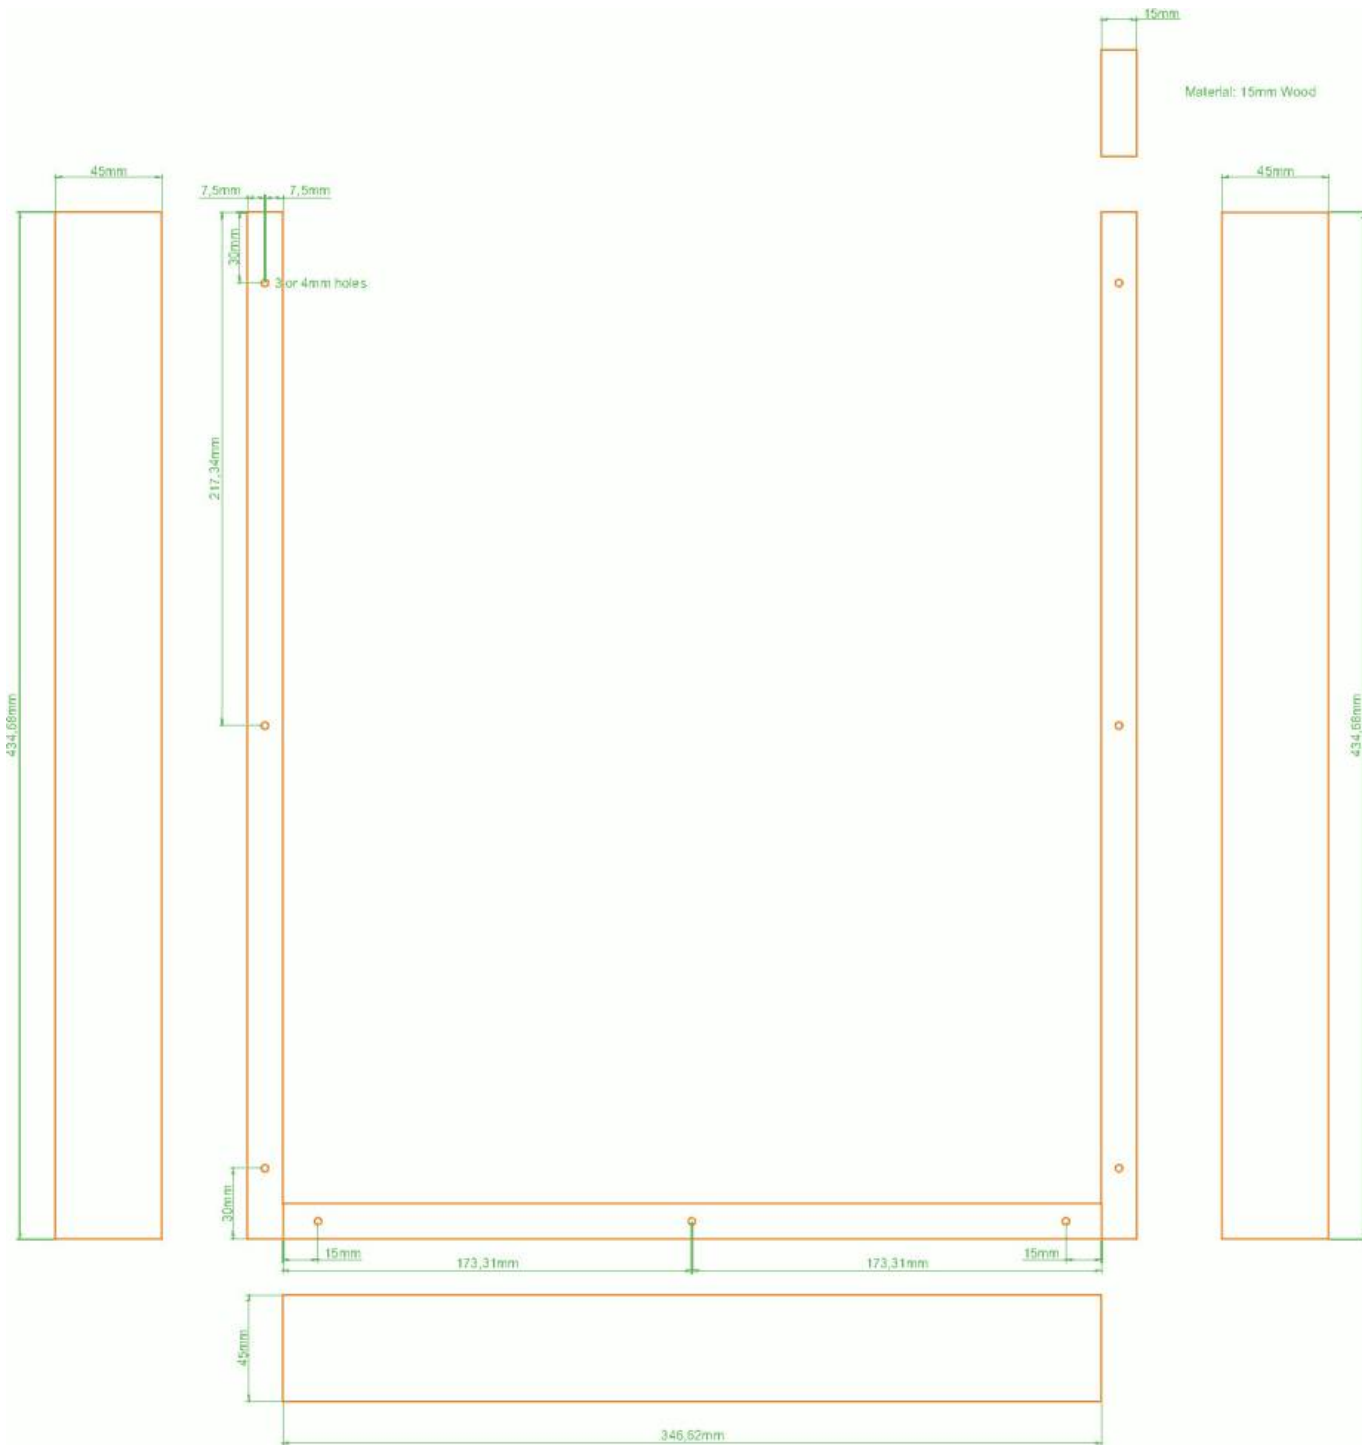

## BLM-Acrylic Spacer

[Formulor \(EU\)](#)

Material: 3,00 mm Acrylglas GS Matt

Color: schwarz, opak (9H01)

File: [tm5-blm-spacer.zip](#)

more Protection Screens, optimized for formular: [tm5-lcd-protection-mehrere.zip](https://www.midibox.org/dokuwiki/tm5-lcd-protection-mehrere.zip)

## Wooden Side Panels

3x Wooden 15mm Panels, DIY or ask your local carpenter or hardwarestore

From:  
<https://www.midibox.org/dokuwiki/> - **MIDIbox**

Permanent link:  
<https://www.midibox.org/dokuwiki/doku.php?id=tm5-housing&rev=1674175925>