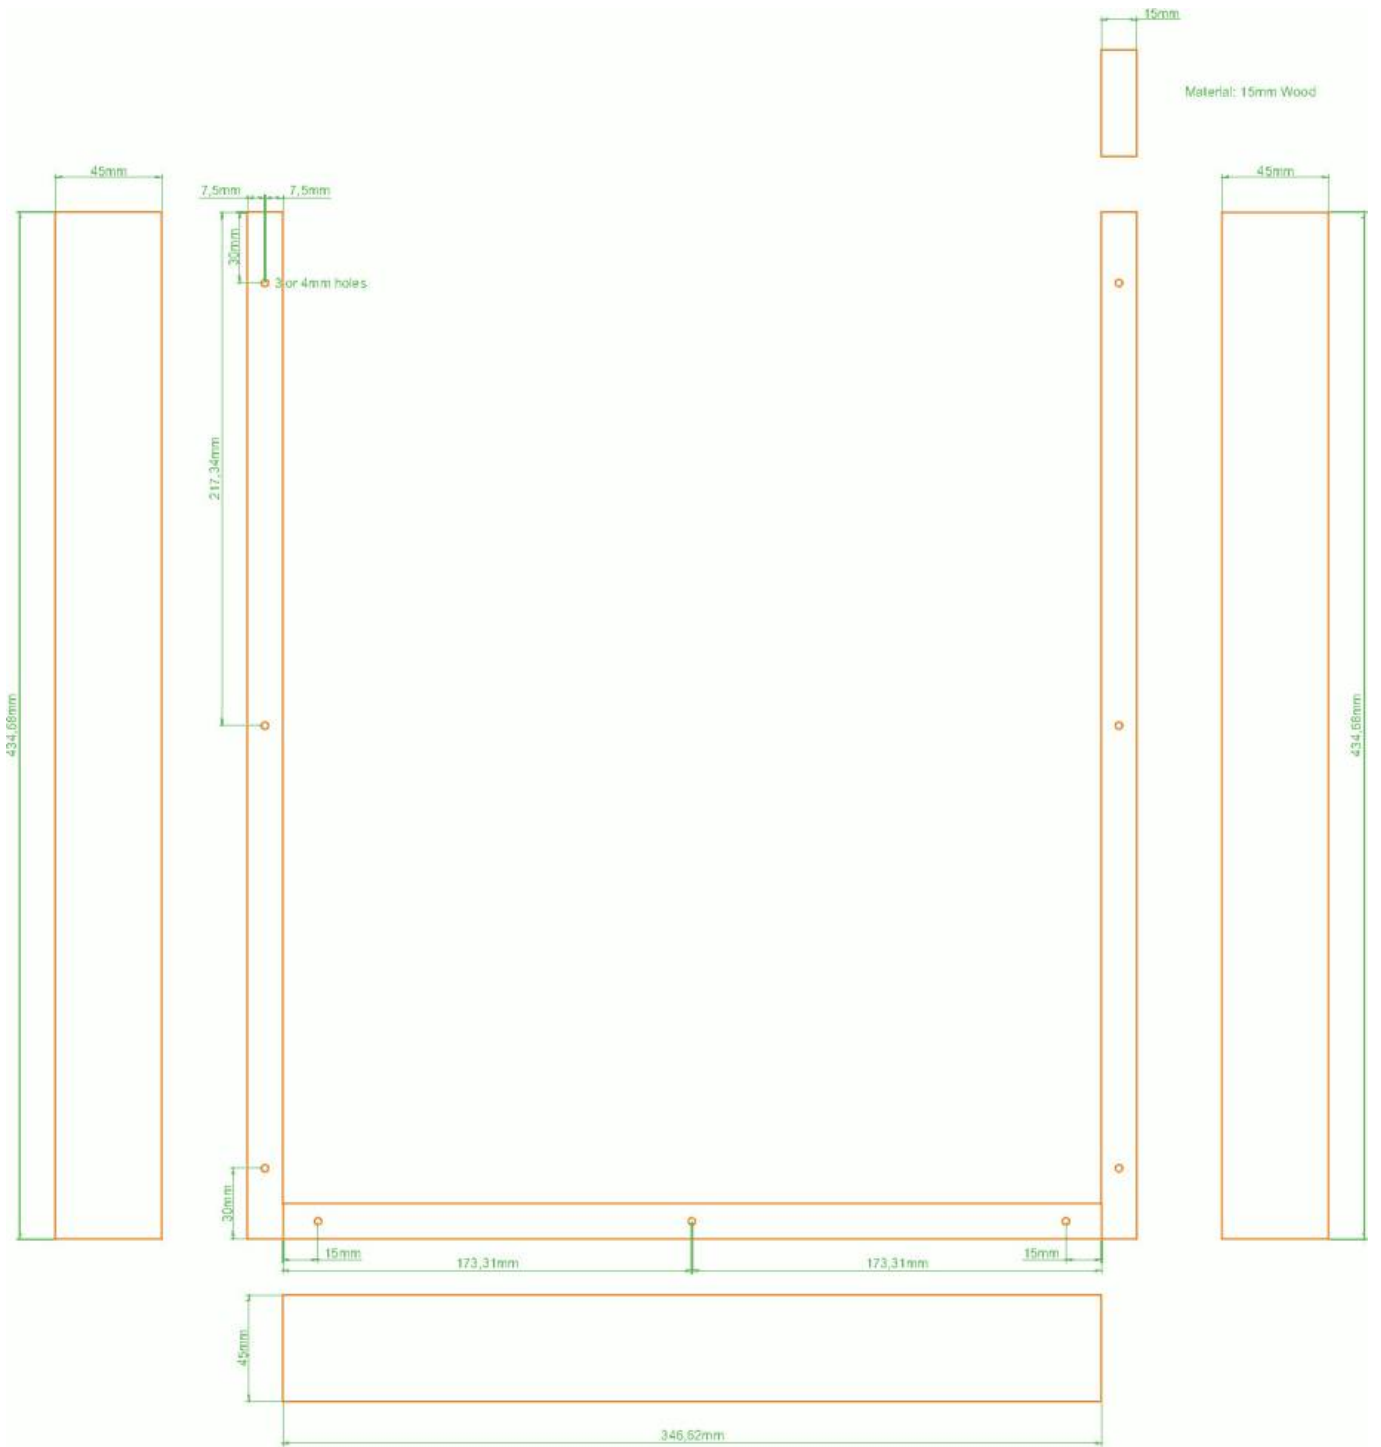

[tm5-groundpanel.zip](#)

BLM-Acrylic Spacer

[Formulor \(EU\)](#)

Material: 3,00 mm Acrylglas GS Matt

Color: schwarz, opak (9H01)

File: [tm5-blm-spacer.zip](#)

Protection-Glass for Screens

use 1mm Clear transparent Precision-Acrylic [for example Formulor \(EU\)](#)
or [ponoko \(US\)](#)

2 Pairs off Protection Screens, optimized for formular: [tm5-lcd-protection.zip](#)

more Protection Screens, optimized for formular: [tm5-lcd-protection-mehrere.zip](https://www.midibox.org/dokuwiki/tm5-lcd-protection-mehrere.zip)

Wooden Side Panels

3x Wooden 15mm Panels, DIY or ask your local carpenter or hardwarestore

From: <https://www.midibox.org/dokuwiki/> - **MIDIbox**

Permanent link: <https://www.midibox.org/dokuwiki/doku.php?id=tm5-housing&rev=1674175925>