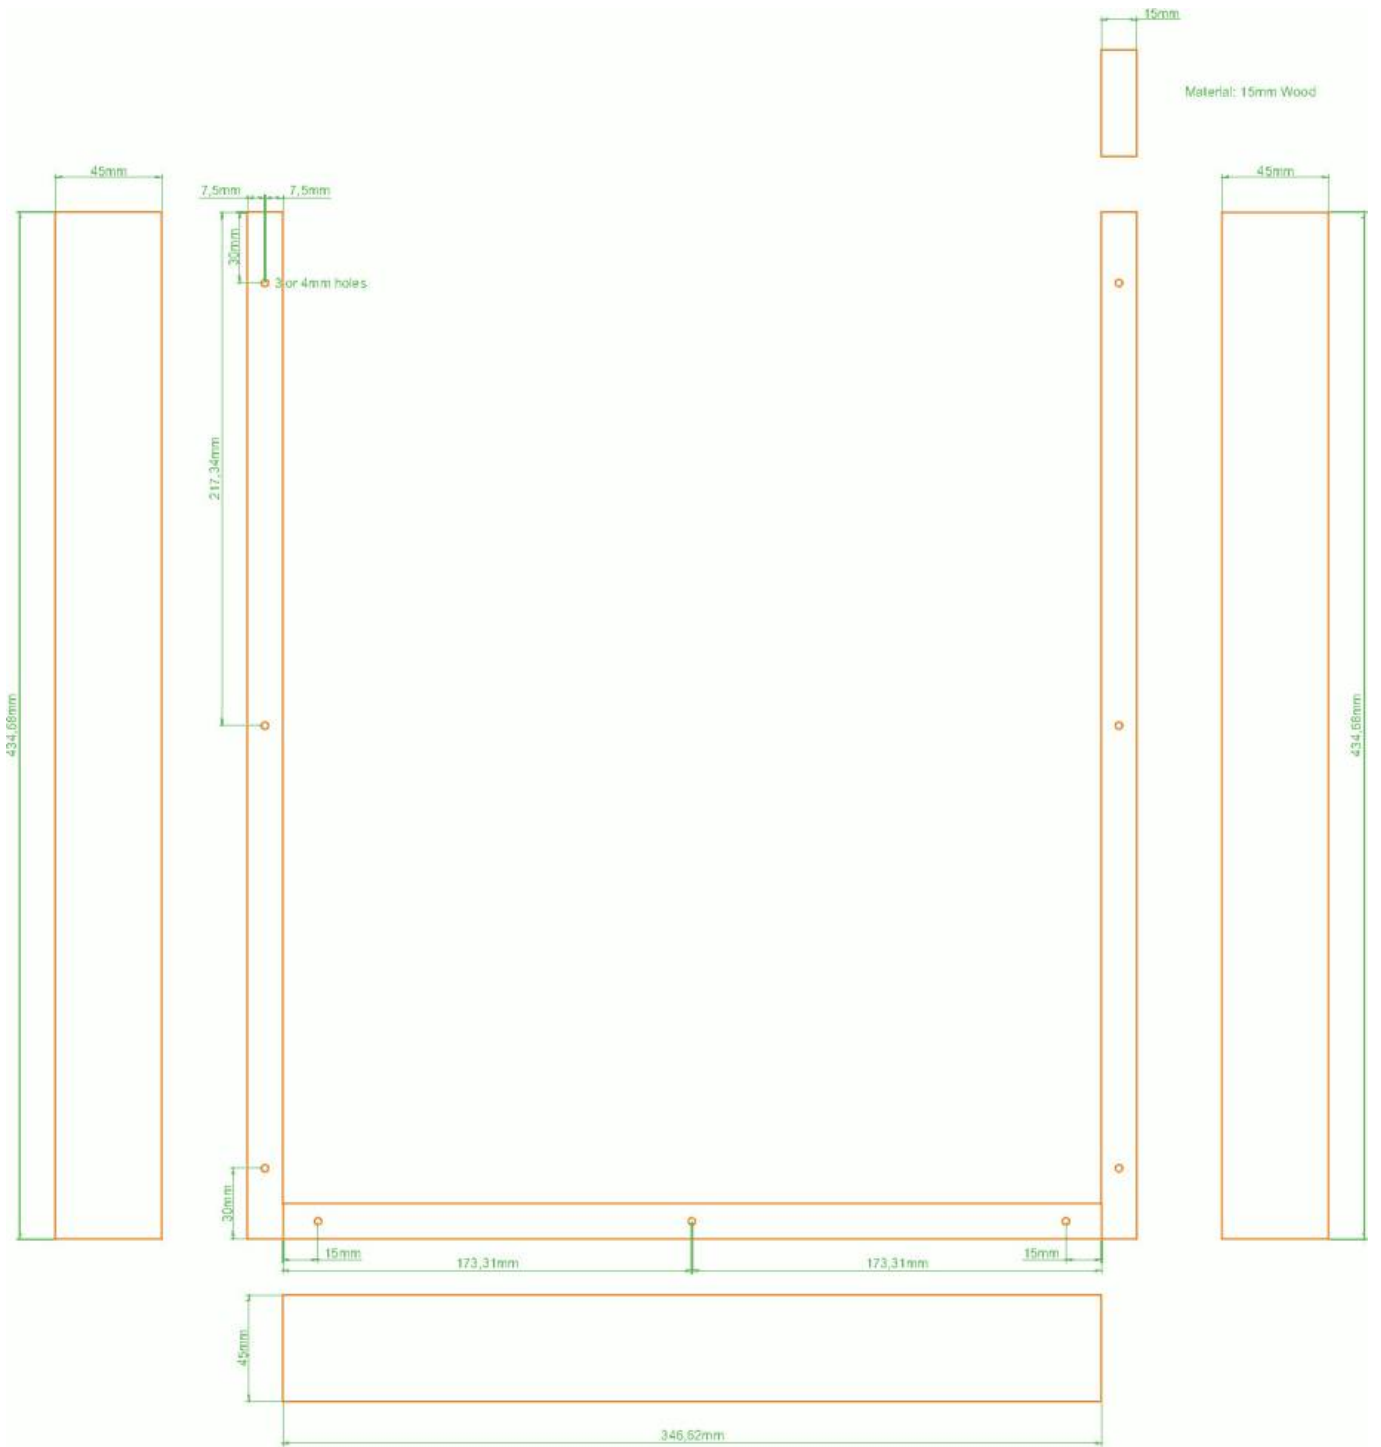

From:
<https://www.midibox.org/dokuwiki/> - **MIDIbox**

Permanent link:
<https://www.midibox.org/dokuwiki/doku.php?id=tm5-housing&rev=1674176028>

Last update: **2023/01/20 00:53**